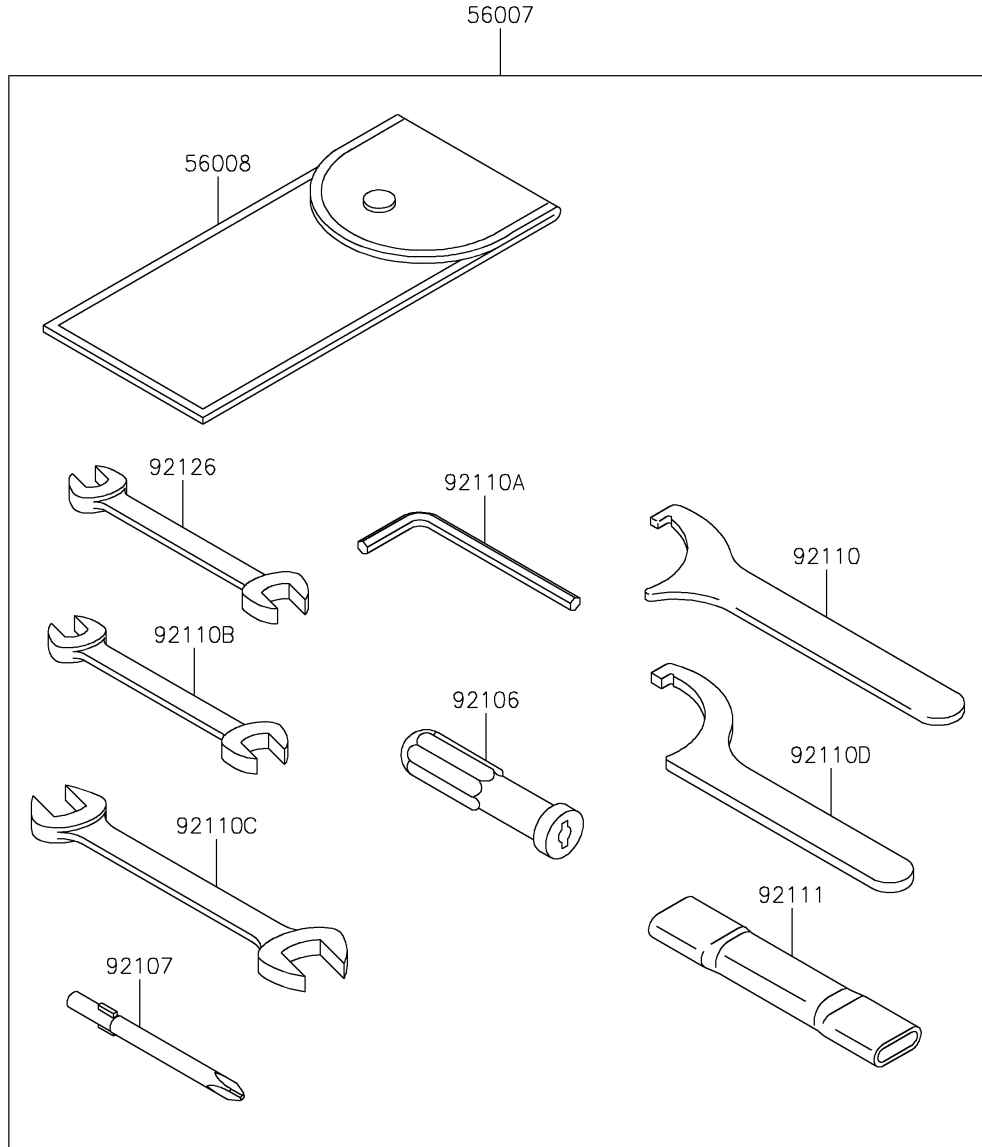

2021 Vulcan 900 Custom PARTS DIAGRAM

Owner's Tools

F2810

2021 Vulcan 900 Custom PARTS LIST

Owner's Tools

ITEM NAME	PART NUMBER	QUANTITY
TOOL-KIT (Ref # 56007)	56007-0095	1
BAG,TOOL (Ref # 56008)	56008-1075	1
GASKET-LIQUID,TB1211,WHITE (Ref # 56019)	56019-120	1
GASKET-LIQUID,TB1211F,CLEAR (Ref # 92104)	92104-0004	1
GASKET-LIQUID,TB1216B,BLACK (Ref # 92104A)	92104-1064	1
GRIP-SCREW DRIVER (Ref # 92106)	92106-1001	1
TOOL-DRIVER,#3PHILLIPS (Ref # 92107)	92107-005	1
TOOL-WRENCH,HOOK (Ref # 92110)	92110-0018	1
TOOL-WRENCH,ALLEN,5MM (Ref # 92110A)	92110-1015	1
TOOL-WRENCH,OPEN END,10X12 (Ref # 92110B)	92110-1152	1
TOOL-WRENCH,OPEN END,14X17 (Ref # 92110C)	92110-1153	1
TOOL-WRENCH,HOOK (Ref # 92110D)	92110-1173	1
TOOL-BAR,BOX END WRENCH (Ref # 92111)	92111-0002	1
TOOL-WRENCH,OPEN END,8X10 (Ref # 92126)	92126-004	1