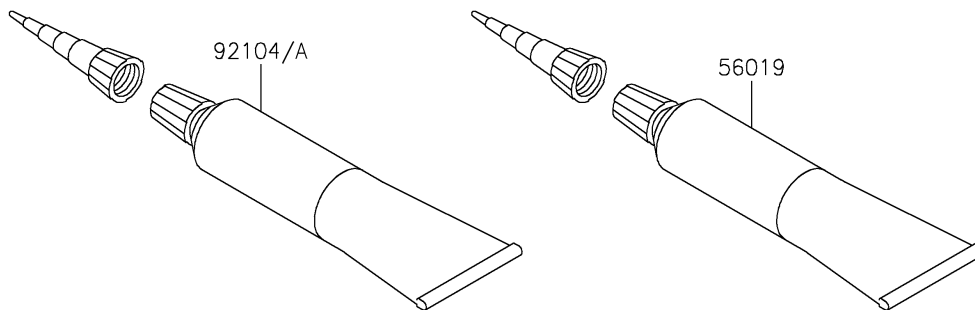

2021 Vulcan 900 Custom PARTS DIAGRAM

Owner's Tools

F2810

2021 Vulcan 900 Custom PARTS LIST

Owner's Tools

ITEM NAME	PART NUMBER	QUANTITY
TOOL-KIT (Ref # 56007)	56007-0095	1
BAG,TOOL (Ref # 56008)	56008-1075	1
GASKET-LIQUID,TB1211,WHITE (Ref # 56019)	56019-120	1
GASKET-LIQUID,TB1211F,CLEAR (Ref # 92104)	92104-0004	1
GASKET-LIQUID,TB1216B,BLACK (Ref # 92104A)	92104-1064	1
GRIP-SCREW DRIVER (Ref # 92106)	92106-1001	1
TOOL-DRIVER,#3PHILLIPS (Ref # 92107)	92107-005	1
TOOL-WRENCH,HOOK (Ref # 92110)	92110-0018	1
TOOL-WRENCH,ALLEN,5MM (Ref # 92110A)	92110-1015	1
TOOL-WRENCH,OPEN END,10X12 (Ref # 92110B)	92110-1152	1
TOOL-WRENCH,OPEN END,14X17 (Ref # 92110C)	92110-1153	1
TOOL-WRENCH,HOOK (Ref # 92110D)	92110-1173	1
TOOL-BAR,BOX END WRENCH (Ref # 92111)	92111-0002	1
TOOL-WRENCH,OPEN END,8X10 (Ref # 92126)	92126-004	1