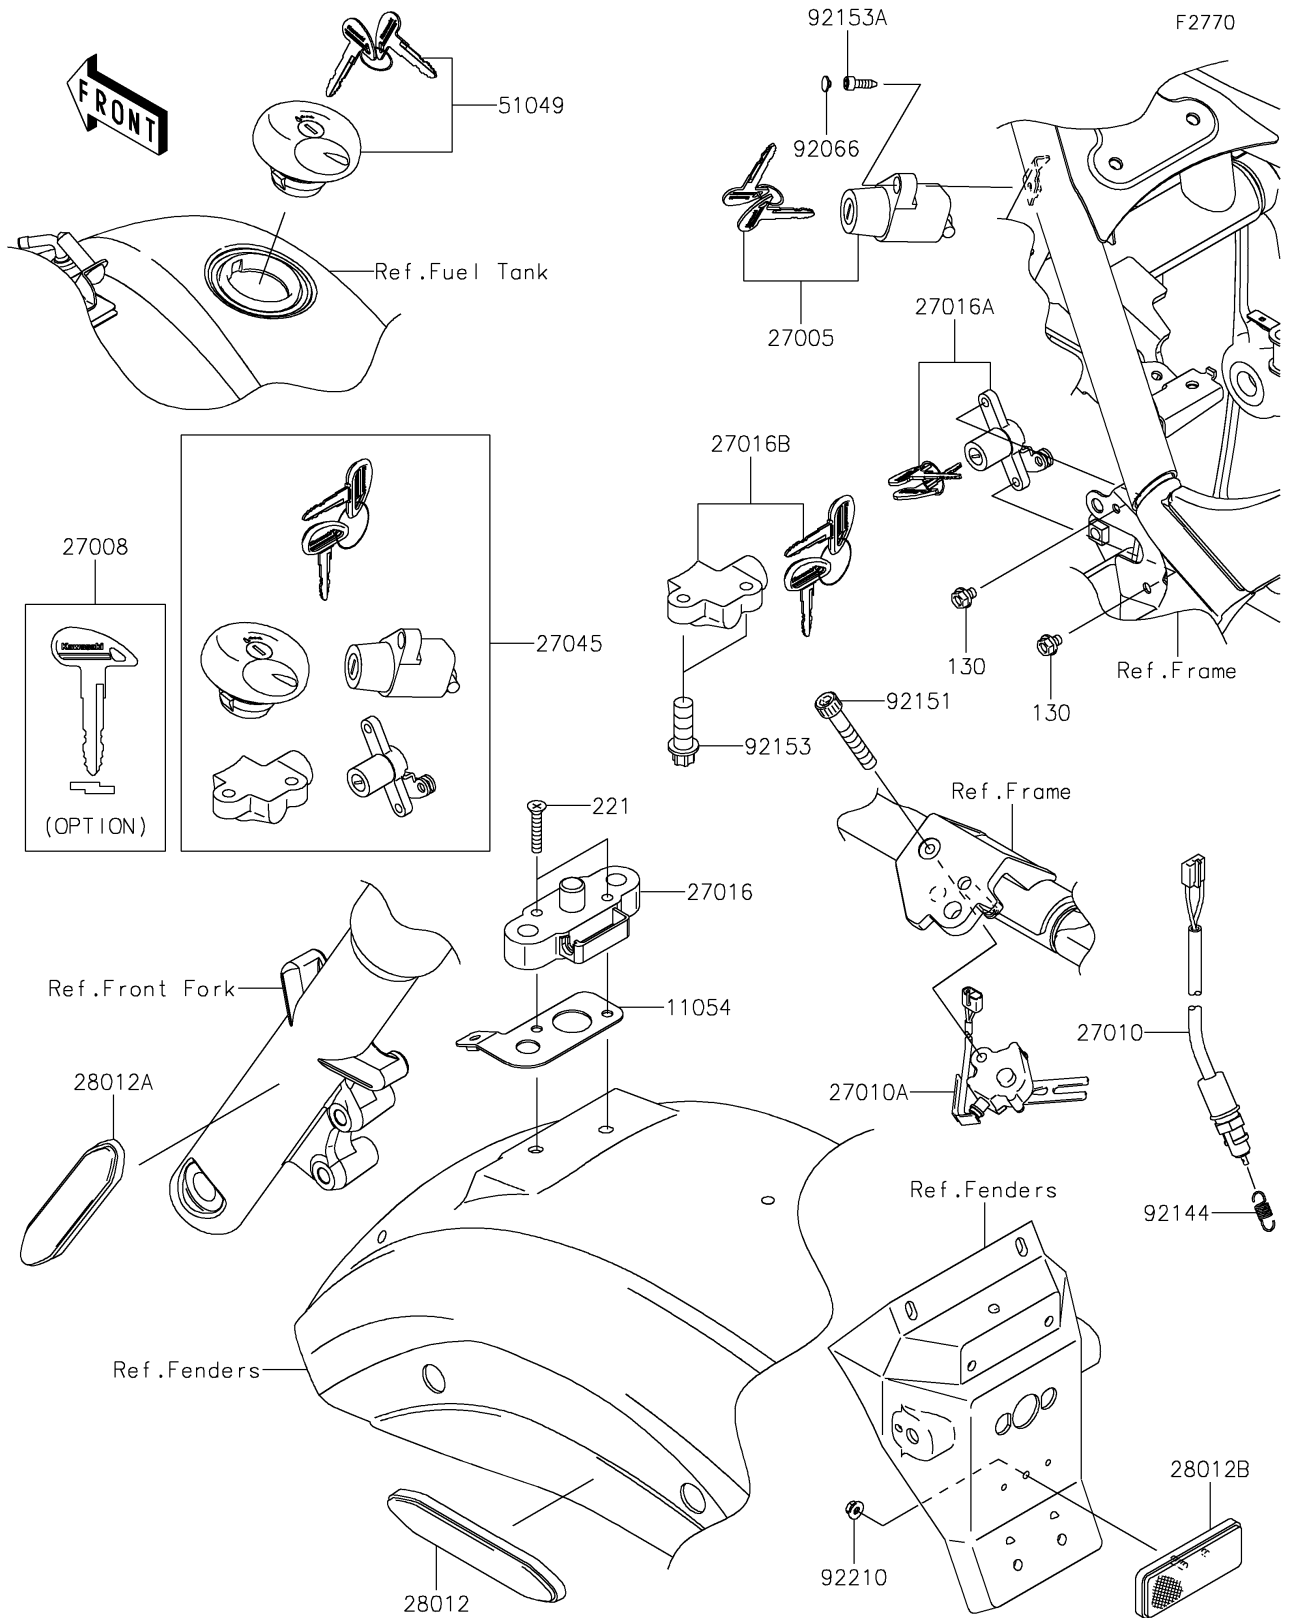

2021 Vulcan 900 Custom PARTS DIAGRAM

Ignition Switch/Locks/Reflectors

2021 Vulcan 900 Custom PARTS LIST

Ignition Switch/Locks/Reflectors

| ITEM NAME | PART NUMBER | QUANTITY |
|--|-------------|----------|
| BRACKET,SEAT LOCK (Ref # 11054) | 11054-0492 | 1 |
| SWITCH-ASSY-IGNITION (Ref # 27005) | 27005-0032 | 1 |
| KEY-LOCK,BLANK (Ref # 27008) | 27008-0042 | 1 |
| SWITCH,REAR BRAKE (Ref # 27010) | 27010-0050 | 1 |
| SWITCH,SIDE STAND (Ref # 27010A) | 27010-1470 | 1 |
| LOCK-ASSY,SEAT STRIKER (Ref # 27016) | 27016-1098 | 1 |
| LOCK-ASSY,SEAT (Ref # 27016A) | 27016-5341 | 1 |
| LOCK-ASSY,STEERING (Ref # 27016B) | 27016-5342 | 1 |
| SWITCH-ASSY (Ref # 27045) | 27045-5323 | 1 |
| REFLECTOR-REFLEX (Ref # 28012) | 28012-0010 | 2 |
| REFLECTOR-REFLEX (Ref # 28012A) | 28012-0019 | 2 |
| REFLECTOR-REFLEX (Ref # 28012B) | 28012-1077 | 1 |
| CAP-TANK,FUEL (Ref # 51049) | 51049-5001 | 1 |
| PLUG (Ref # 92066) | 92066-1543 | 1 |
| SPRING,REAR BRAKE SWITCH (Ref # 92144) | 92144-1141 | 1 |
| BOLT,SOCKET,6X35 (Ref # 92151) | 92151-1390 | 1 |
| BOLT,TORX,8X22 (Ref # 92153) | 92153-1273 | 2 |
| BOLT,SOCKET,5X16 (Ref # 92153A) | 92153-1685 | 1 |
| NUT,FLANGED,5MM (Ref # 92210) | 92210-0007 | 1 |
| BOLT-FLANGED,6X8 (Ref # 130) | 130BB0608 | 2 |
| SCREW-CSK-CROS,6X35 (Ref # 221) | 221AB0635 | 2 |