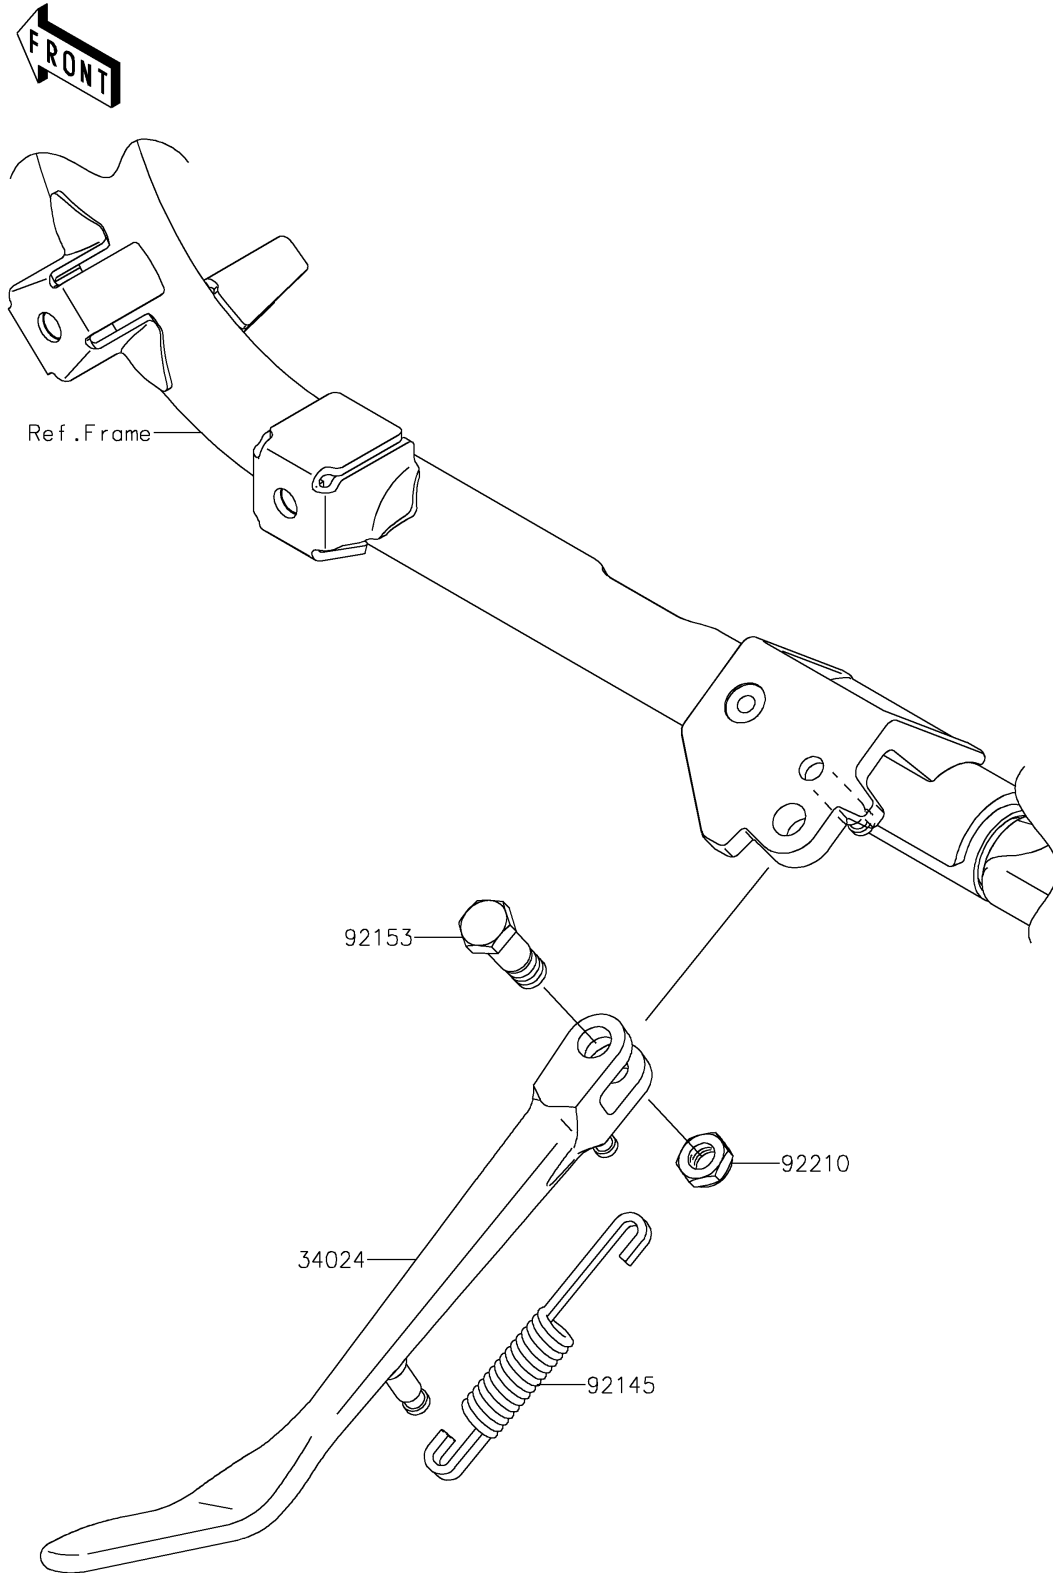

2021 Vulcan 900 Custom PARTS DIAGRAM

Stand(s)

F2190

2021 Vulcan 900 Custom PARTS LIST

Stand(s)

ITEM NAME	PART NUMBER	QUANTITY
STAND-SIDE (Ref # 34024)	34024-0083	1
SPRING,SIDE STAND (Ref # 92145)	92145-0687	1
BOLT,SIDE STAND,10MM (Ref # 92153)	92153-1416	1
NUT,LOCK,10MM (Ref # 92210)	92210-0784	1