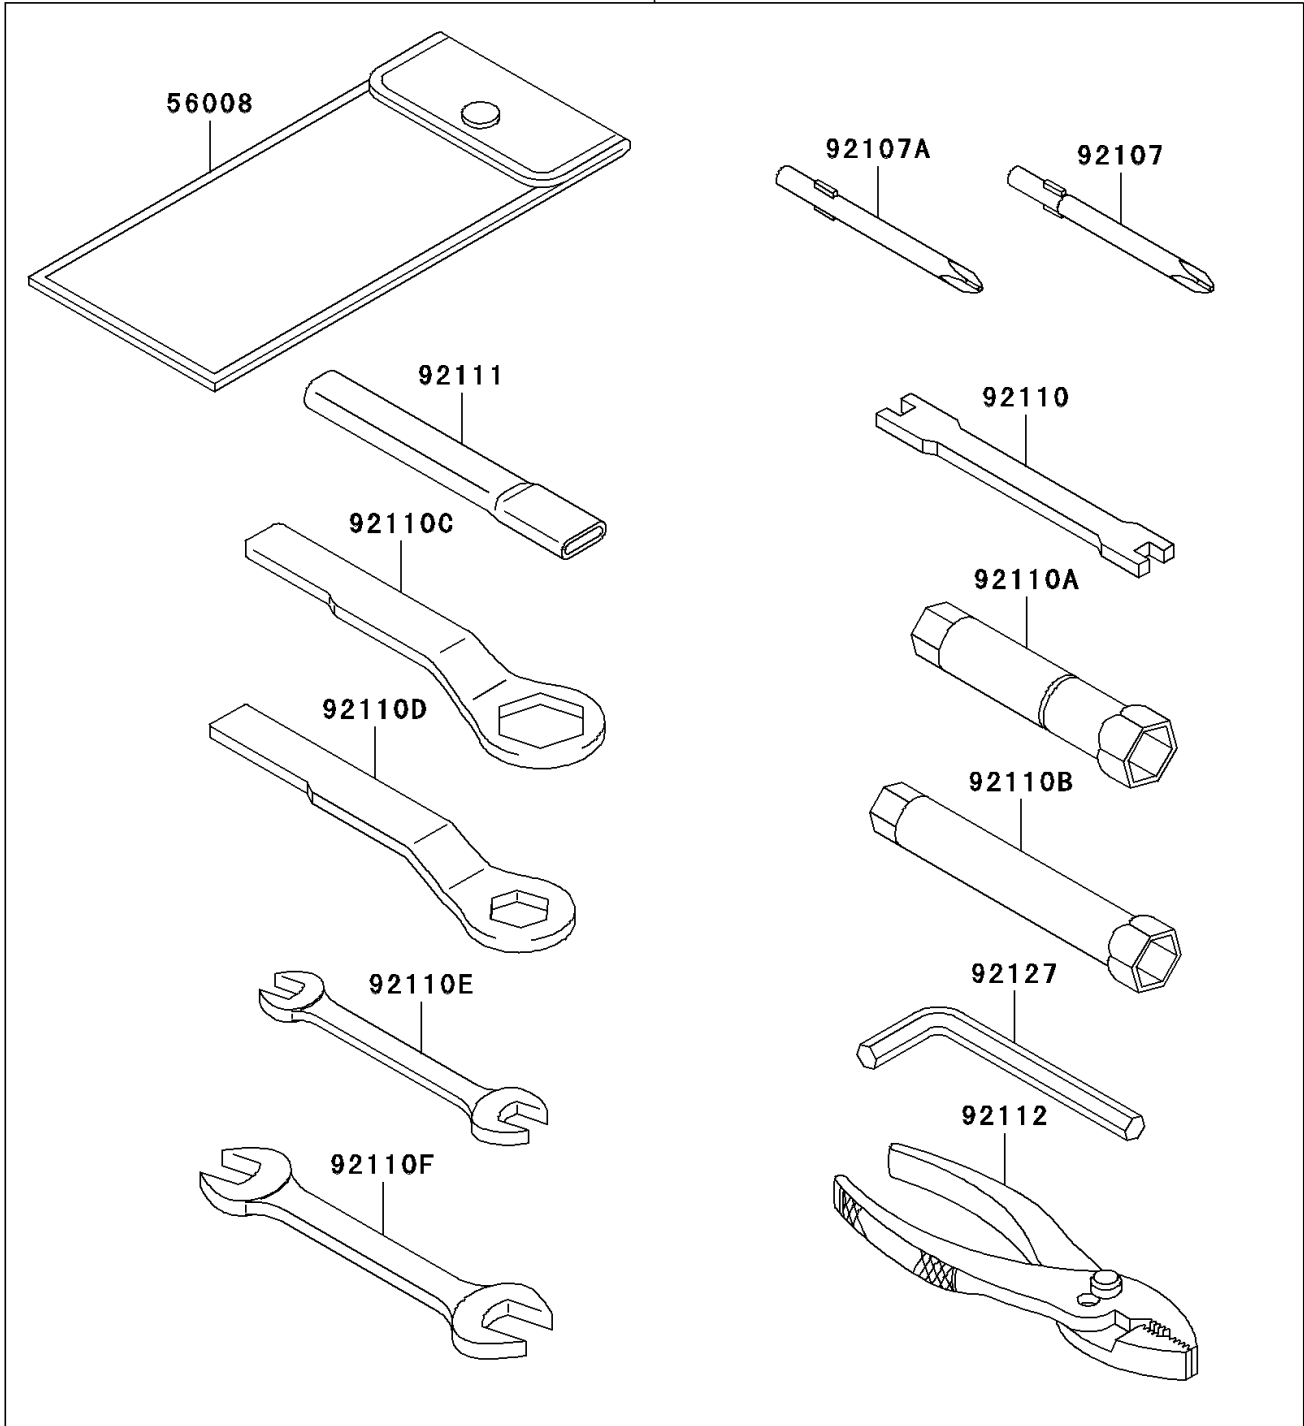

2009 KLR™ 650 PARTS DIAGRAM

Owner's Tools

F2810

56007

2009 KLR™ 650 PARTS LIST

Owner's Tools

ITEM NAME	PART NUMBER	QUANTITY
-----------	-------------	----------