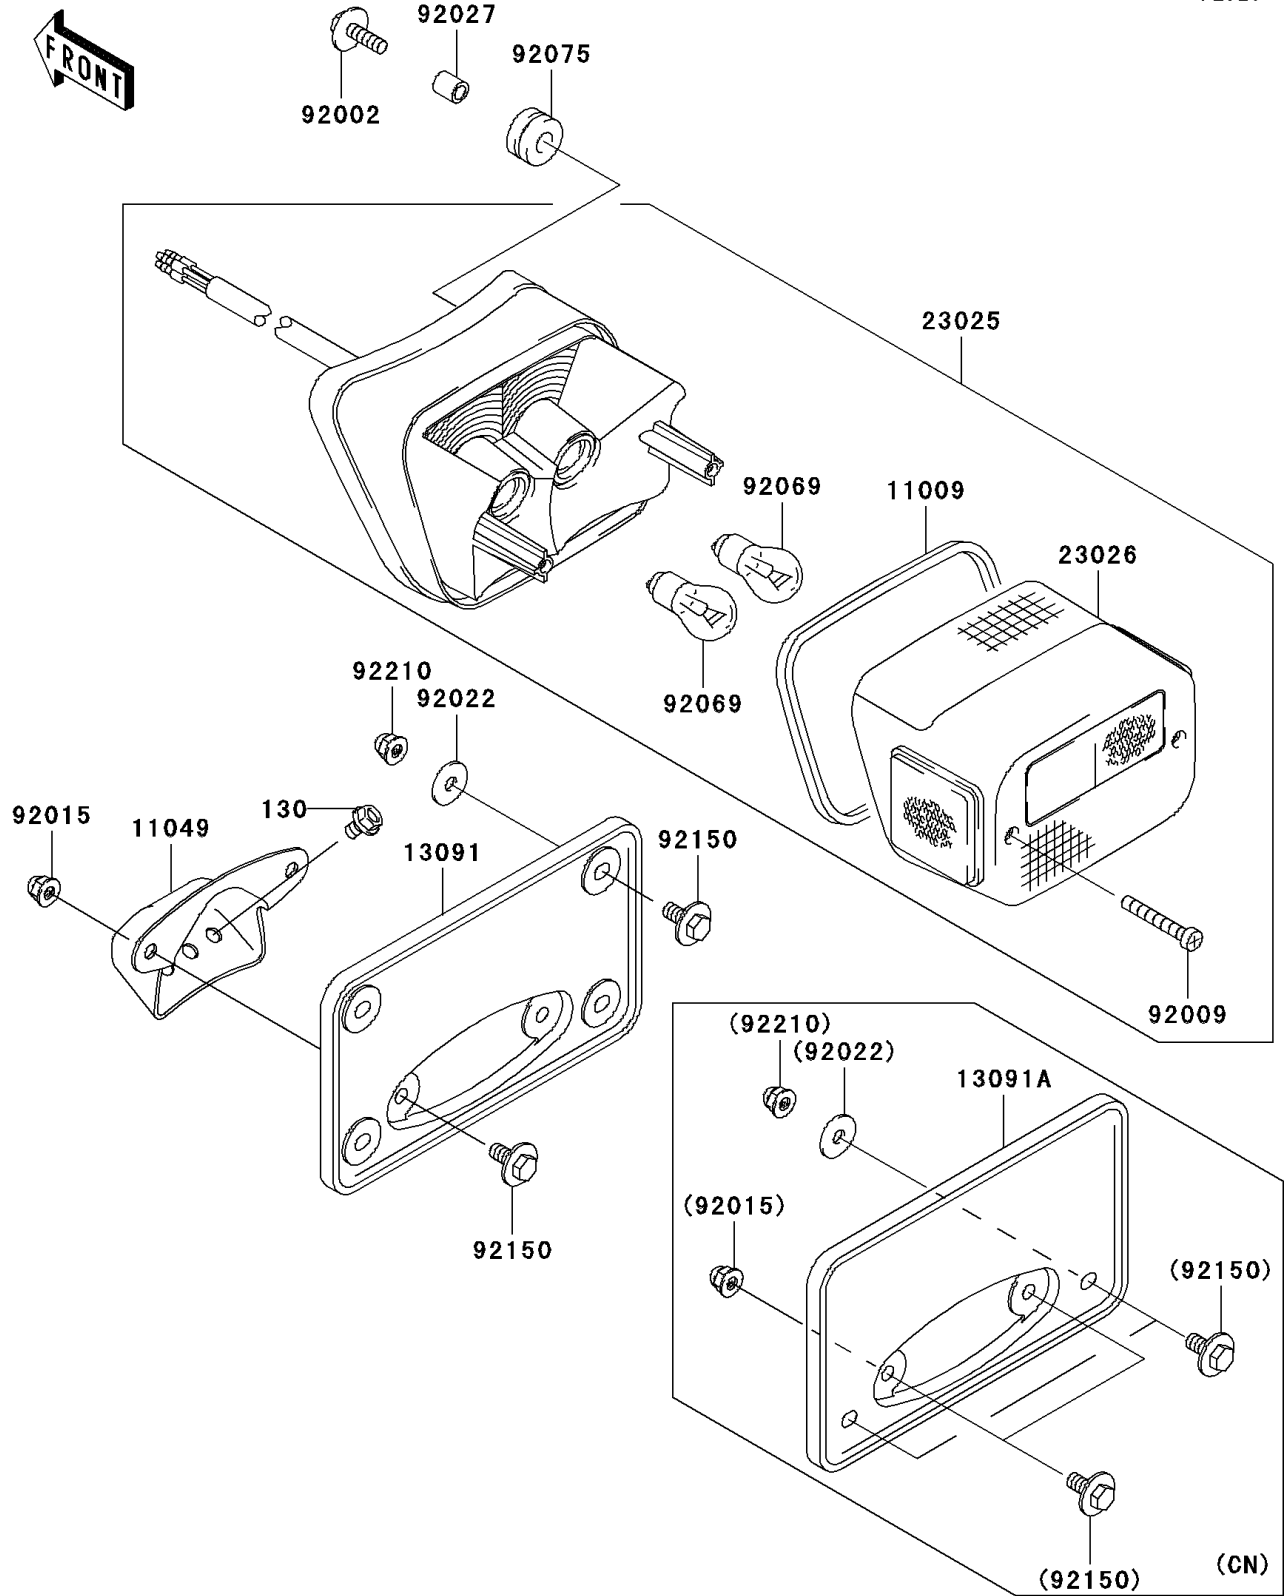

# 2006 Vulcan 1500 Classic PARTS DIAGRAM

Taillight(s)

F2720

## 2006 Vulcan 1500 Classic PARTS LIST

### Taillight(s)

ITEM NAME	PART NUMBER	QUANTITY
BOLT-FLANGED,6X10 (Ref # 130)	130V0610	2
GASKET,TAIL LAMP LENS (Ref # 11009)	11009-1660	1
BRACKET,LICENSE PLATE (Ref # 11049)	11049-1604	1
LAMP-TAIL (Ref # 23025)	23025-1295	1
LENS,TAIL LAMP (Ref # 23026)	23026-1087	1
BOLT,UPSET-WP,6X22 (Ref # 92002)	92002-1262	3
SCREW,TAPPING,4X20 (Ref # 92009)	92009-1378	2
NUT,CAP,6MM (Ref # 92015)	92015-1385	2
COLLAR,6.8X10X12 (Ref # 92027)	92027-162	3
BULB,12V 21/5W (Ref # 92069)	92069-063	2
DAMPER (Ref # 92075)	92075-209	3
HOLDER,LICENSE PLATE (Ref # 13091)	13091-1500	1
HOLDER,LICENSE PLATE (Ref # 13091A)	13091-1952	1
WASHER,6.5X20X1.6,BLACK (Ref # 92022)	92022-1346	2
WASHER,6.5X20X1.6,BLACK (Ref # 92022)	92022-1346	4
BOLT,6X14 (Ref # 92150)	92150-1133	4
BOLT,6X14 (Ref # 92150)	92150-1133	6
NUT,CAP,6MM (Ref # 92210)	92210-0003	2
NUT,CAP,6MM (Ref # 92210)	92210-0003	4