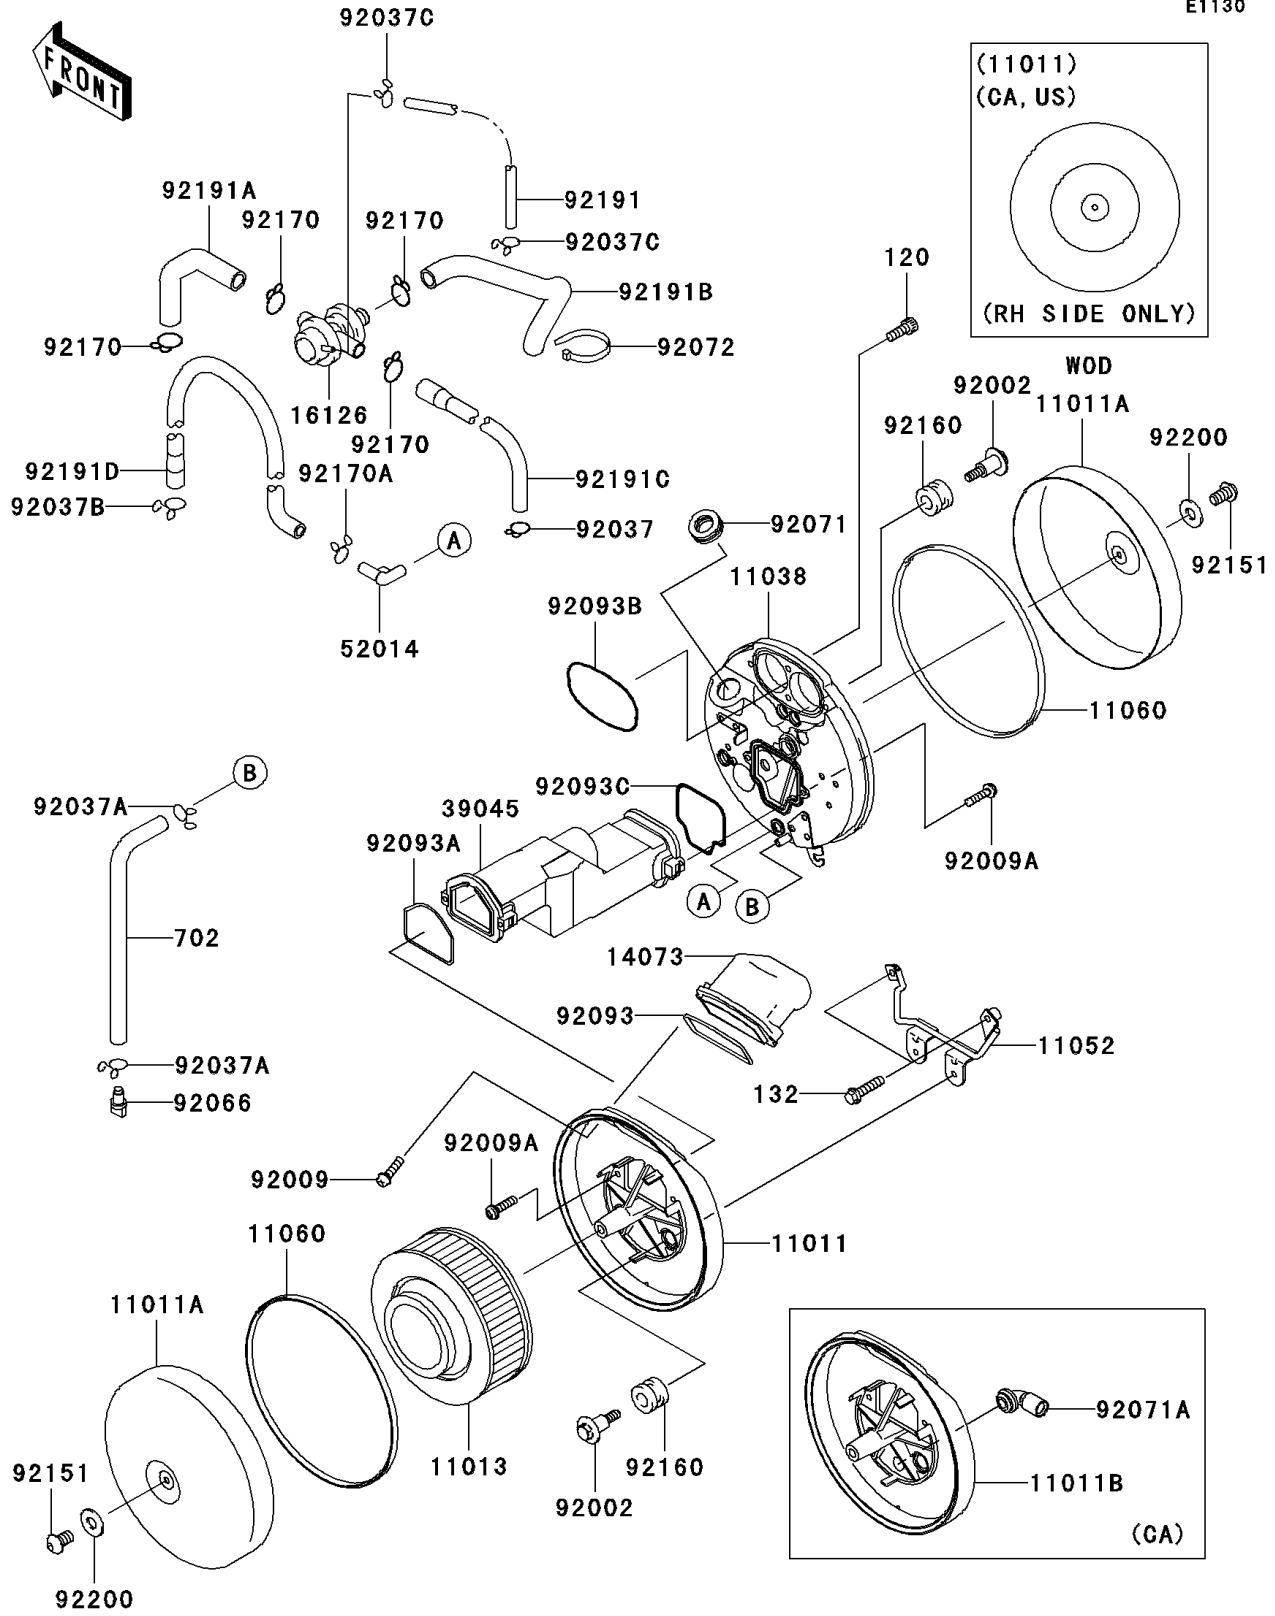

2006 Vulcan 1500 Classic PARTS DIAGRAM

Air Cleaner

E1130

2006 Vulcan 1500 Classic PARTS LIST

Air Cleaner

ITEM NAME	PART NUMBER	QUANTITY
BOLT-SOCKET,6X16 (Ref # 120)	120S0616	4
CASE-AIR FILTER,COVER (Ref # 11011A)	11011-0021	2
ELEMENT-AIR FILTER (Ref # 11013)	11013-1248	1
CASE-ASSY-AIR FILTER,RH (Ref # 11038)	11038-0005	1
BRACKET (Ref # 11052)	11052-1166	1
GASKET,AIR FILTER CASE (Ref # 11060)	11060-1968	2
DUCT,AIR FILTER (Ref # 14073)	14073-1739	1
VALVE,AIR SWITCH (Ref # 16126)	16126-1384	1
DUCT-ASSY,CENTER (Ref # 39045)	39045-0003	1
ELBOW (Ref # 52014)	52014-1083	1
BOLT,FLANGED,6X14X13.5 (Ref # 92002)	92002-1595	3
SCREW,TAPPING,5X16 (Ref # 92009)	92009-1264	2
SCREW,PAN-WP-CROS,5X20 (Ref # 92009A)	92009-1905	4
CLAMP (Ref # 92037)	92037-1468	1
CLAMP,TUBE (Ref # 92037A)	92037-147	2
CLAMP (Ref # 92037B)	92037-1593	1
CLAMP (Ref # 92037C)	92037-1712	2
PLUG,DRAIN (Ref # 92066)	92066-1211	1
GROMMET,AIR FILTER (Ref # 92071)	92071-1028	1
BAND,L=202 (Ref # 92072)	92072-1195	1
SEAL,AIR FILTER CASE (Ref # 92093)	92093-1408	1
SEAL,DUCT,LH (Ref # 92093A)	92093-1459	1
SEAL (Ref # 92093B)	92093-1485	1
SEAL,DUCT,RH (Ref # 92093C)	92093-1491	1
BOLT,8X14 (Ref # 92151)	92151-1438	2
DAMPER (Ref # 92160)	92160-1594	3
CLAMP,TUBE (Ref # 92170)	92170-1445	4
CLAMP (Ref # 92170A)	92170-1695	1
TUBE,THROTTLE-VALVE (Ref # 92191)	92191-1312	1

2006 Vulcan 1500 Classic PARTS LIST

Air Cleaner

ITEM NAME	PART NUMBER	QUANTITY
TUBE,HEAD,FR-VALVE (Ref # 92191A)	92191-1359	1
TUBE,VALVE-CLEANER (Ref # 92191B)	92191-1360	1
TUBE,HEAD,RR-VALVE (Ref # 92191C)	92191-1369	1
TUBE,BREATHER (Ref # 92191D)	92191-1406	1
WASHER,8.5X20X1.6 (Ref # 92200)	92200-1463	2
BOLT-FLANGED-SMALL,6X25 (Ref # 132)	132J0625	2
TUBE-RUBBER,7X10X230 (Ref # 702)	702A07230	1
CASE-AIR FILTER,LH (Ref # 11011)	11011-0020	1
CASE-AIR FILTER,LH (Ref # 11011B)	11011-1601	1
GROMMET,AIR FILTER (Ref # 92071A)	92071-1114	1