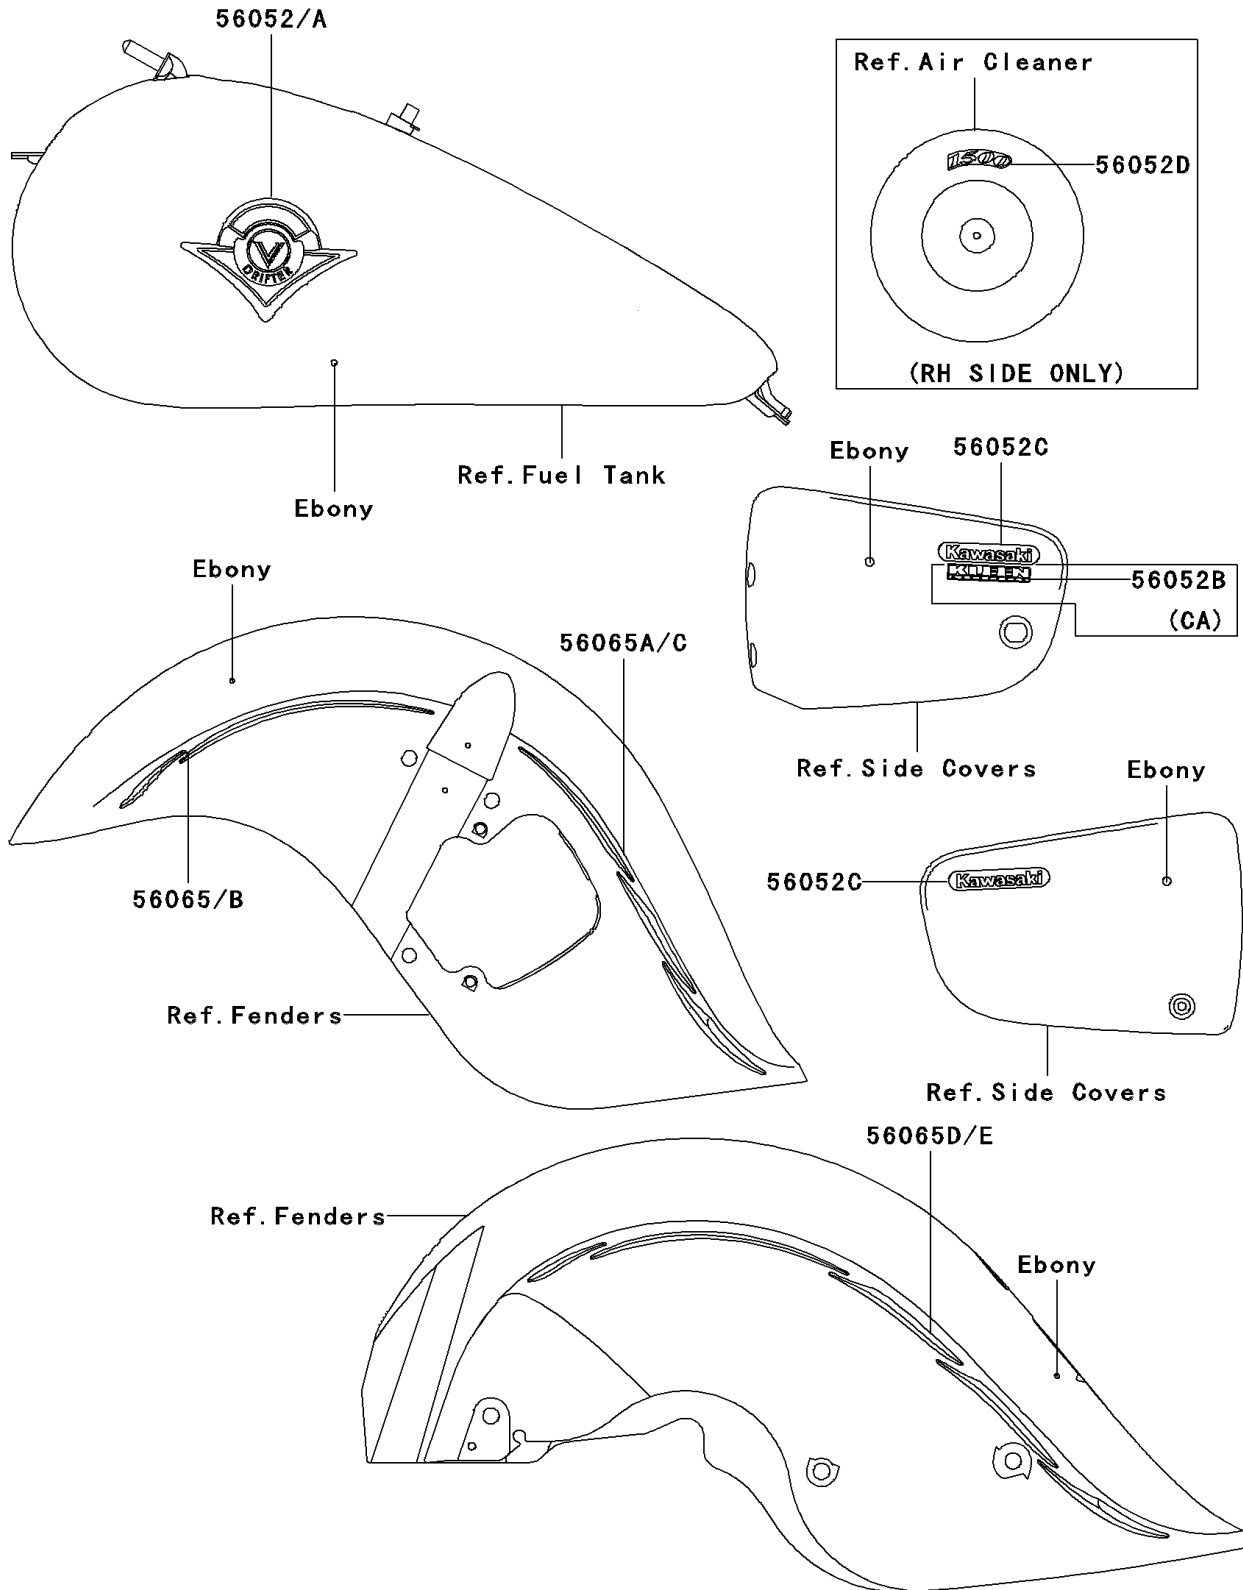

2002 Vulcan 1500 Drifter PARTS DIAGRAM

Decals(Ebony)(R2)

F2861B

2002 Vulcan 1500 Drifter PARTS LIST

Decals(Ebony)(R2)

ITEM NAME	PART NUMBER	QUANTITY
MARK,FUEL TANK,LH (Ref # 56052)	56052-1321	1
MARK,FUEL TANK,RH (Ref # 56052A)	56052-1322	1
MARK,SIDE COVER,KAWASAKI (Ref # 56052C)	56052-1533	1
MARK,AIR CLEANER COVER,RH,1500 (Ref # 56052D)	56052-1545	1
PATTERN,FR FENDER,FR,LH (Ref # 56065)	56065-1296	1
PATTERN,FR FENDER,RR,LH (Ref # 56065A)	56065-1297	1
PATTERN,FR FENDER,FR,RH (Ref # 56065B)	56065-1298	1
PATTERN,FR FENDER,RR,RH (Ref # 56065C)	56065-1299	1
PATTERN,RR FENDER,LH (Ref # 56065D)	56065-1300	1
PATTERN,RR FENDER,RH (Ref # 56065E)	56065-1301	1
MARK,SIDE COVER,KLEEN (Ref # 56052B)	56052-1384	1