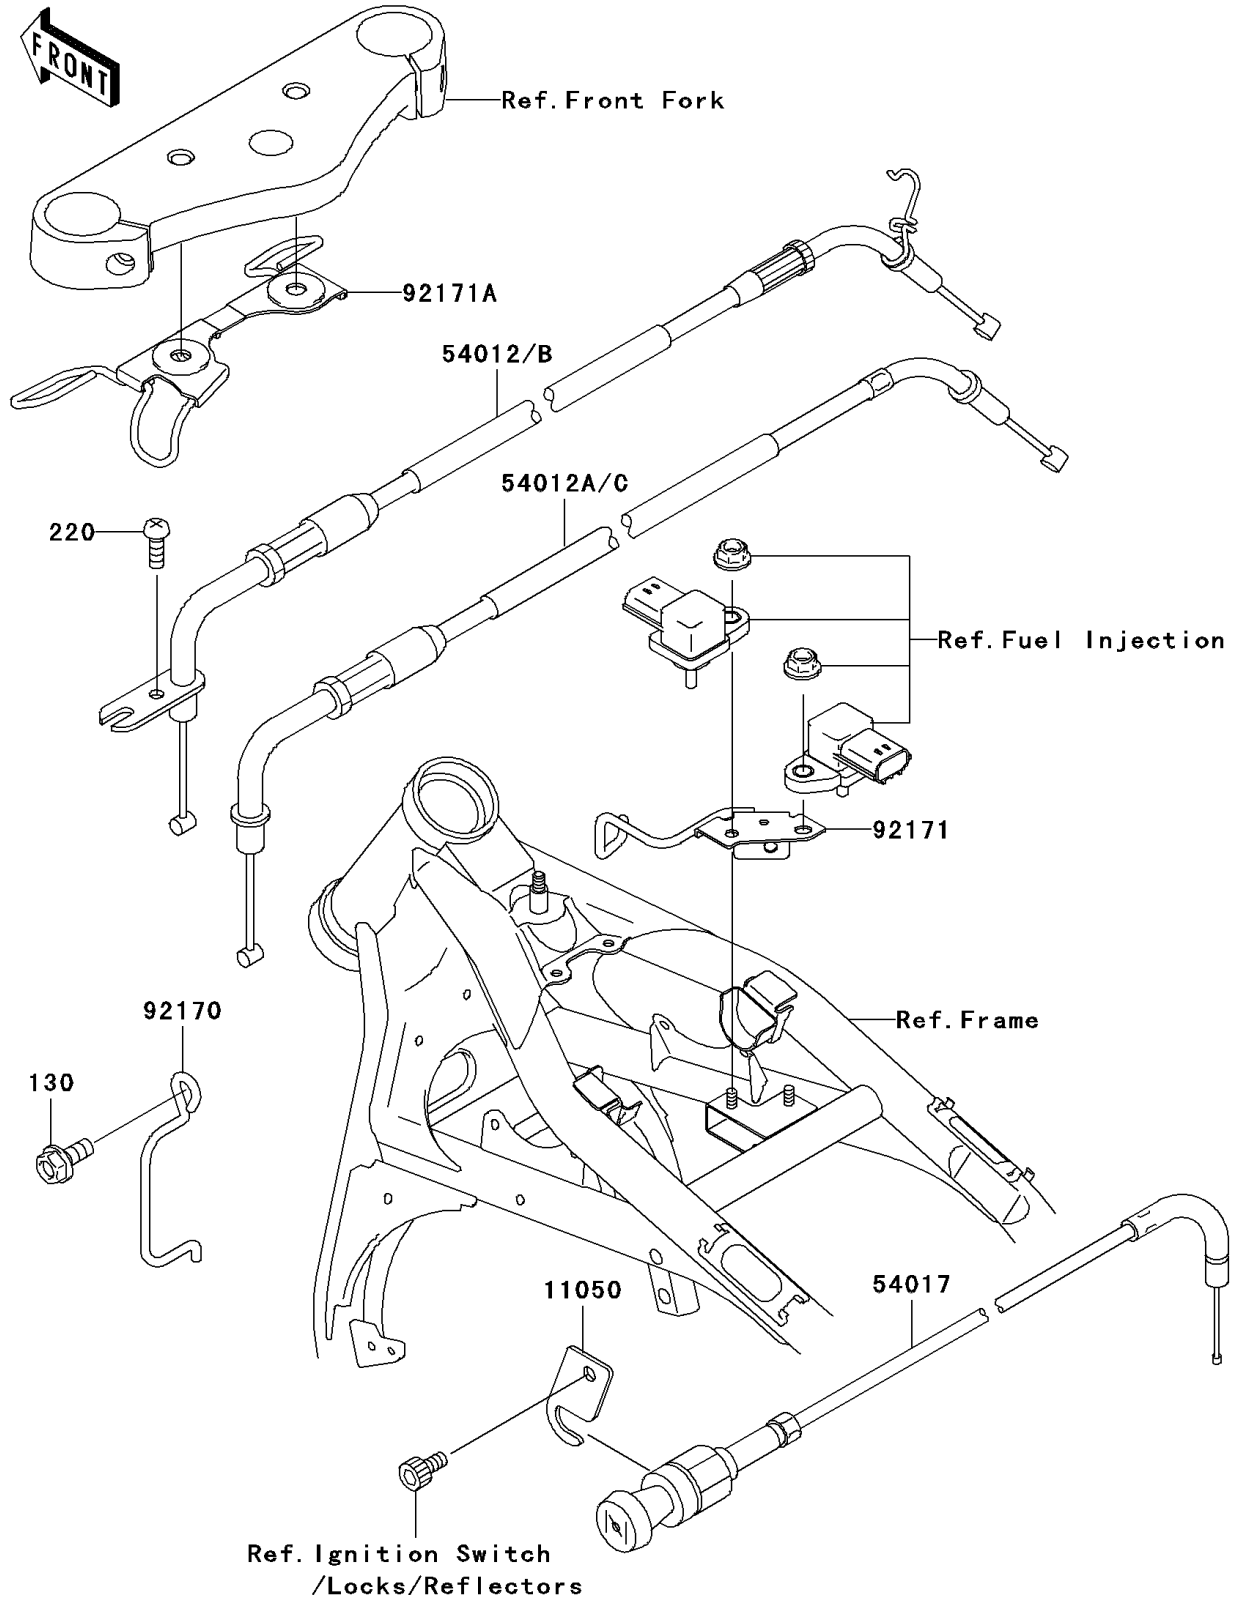

## 2002 Vulcan 1500 Drifter PARTS DIAGRAM

Cables

F2540

## 2002 Vulcan 1500 Drifter PARTS LIST

### Cables

ITEM NAME	PART NUMBER	QUANTITY
BOLT-FLANGED,6X14,BLACK (Ref # 130)	130J0614	1
SCREW-PAN-CROSS (Ref # 220)	220F0514	1
BRACKET,STARTER CABLE (Ref # 11050)	11050-1699	1
CABLE-THROTTLE,OPENING (Ref # 54012B)	54012-1611	1
CABLE-THROTTLE,CLOSING (Ref # 54012C)	54012-1612	1
CABLE-STARTER (Ref # 54017)	54017-1202	1
CLAMP,CABLE (Ref # 92170)	92170-1867	1
CLAMP,HARNESS (Ref # 92171)	92171-1325	1
CLAMP,CABLE (Ref # 92171A)	92171-1339	1