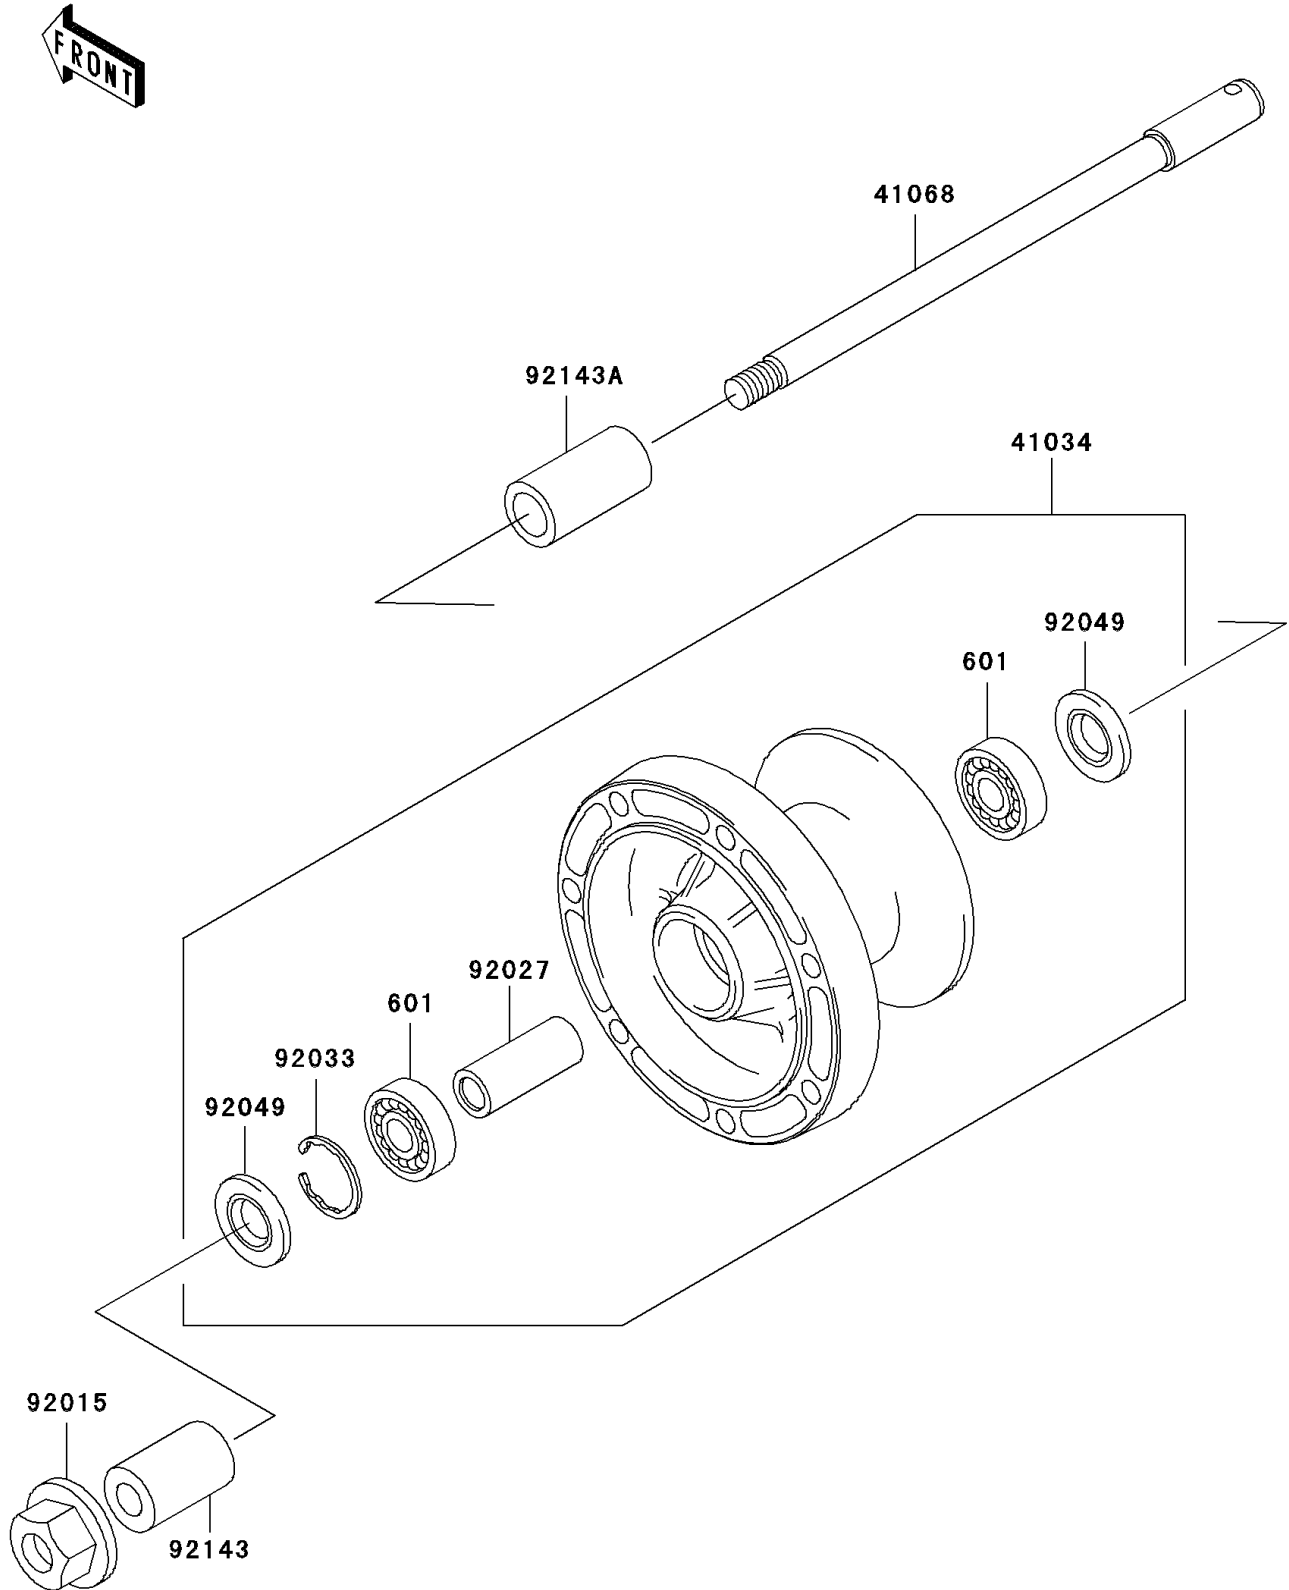

2003 Vulcan 1500 Drifter PARTS DIAGRAM

Front Wheel

F2230

2003 Vulcan 1500 Drifter PARTS LIST

Front Wheel

ITEM NAME	PART NUMBER	QUANTITY
BEARING-BALL,#6004UUC3 (Ref # 601)	601B6004UU	2
DRUM-ASSY,FRONT BRAKE (Ref # 41034)	41034-1266	1
AXLE,FR (Ref # 41068)	41068-1378	1
NUT,FLANGED,18MM (Ref # 92015)	92015-1993	1
COLLAR,20.2X28X70 (Ref # 92027)	92027-1752	1
RING-SNAP,42MM (Ref # 92033)	92033-1041	1
SEAL-OIL,BJN30427-C3 (Ref # 92049)	92049-1057	2
COLLAR,FR AXLE,LH,L=48.5 (Ref # 92143)	92143-1837	1
COLLAR,FR AXLE,RH,L=57.5 (Ref # 92143A)	92143-1854	1