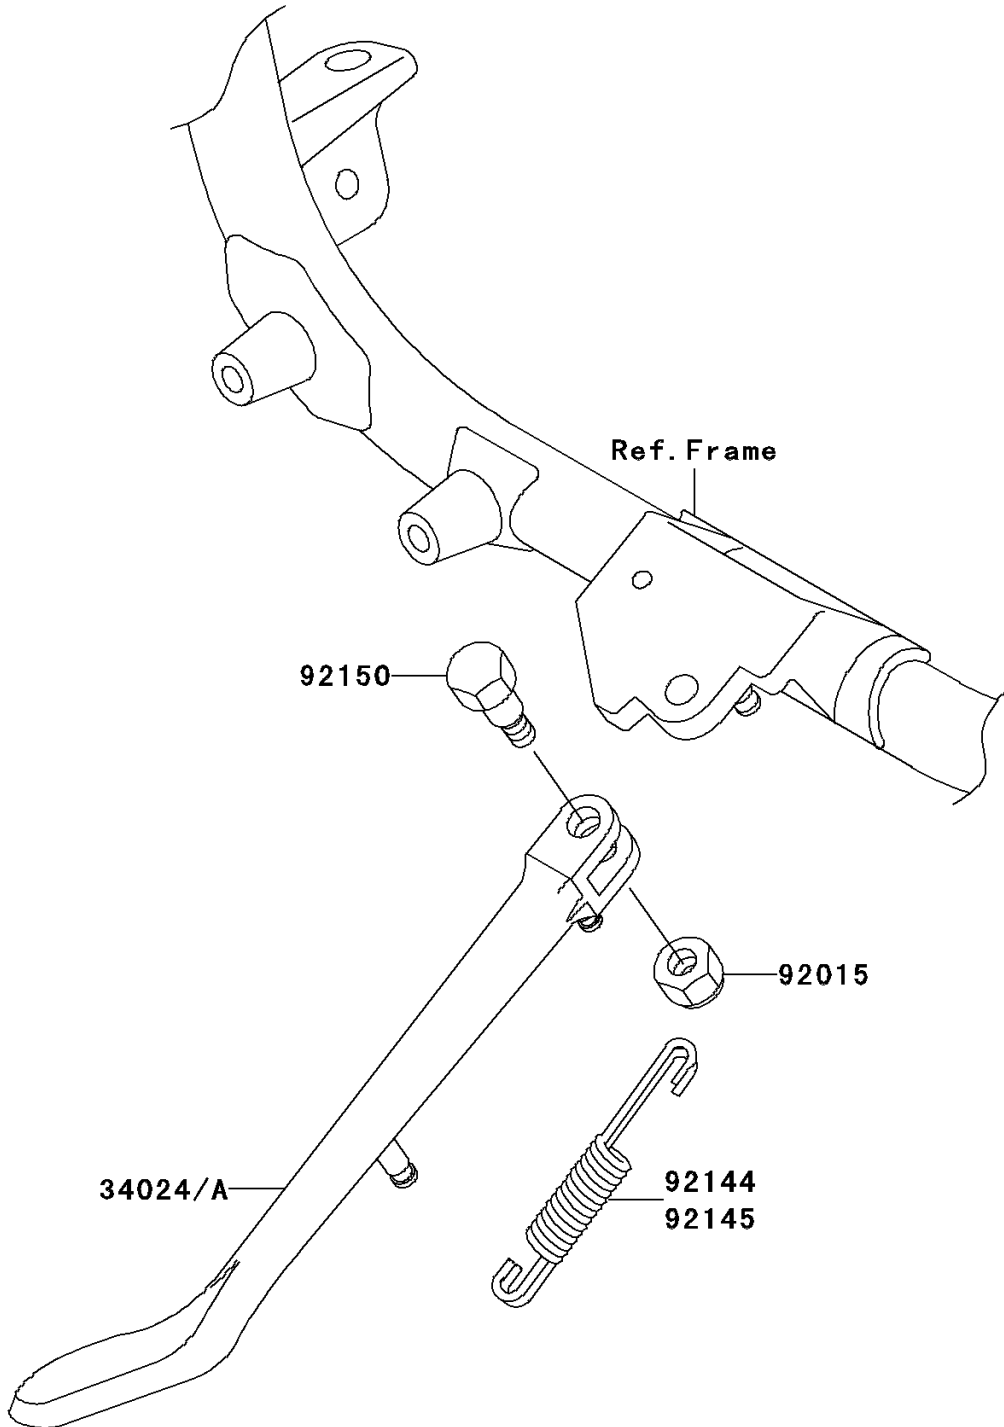

2003 Vulcan 1500 Drifter PARTS DIAGRAM

Stand(s)

F2190

2003 Vulcan 1500 Drifter PARTS LIST

Stand(s)

ITEM NAME	PART NUMBER	QUANTITY
STAND-SIDE (Ref # 34024A)	34024-1330	1
NUT,LOCK,10MM,BLACK (Ref # 92015)	92015-1188	1
SPRING,SIDE STAND (Ref # 92144)	92144-1927	1
BOLT,SIDE STAND (Ref # 92150)	92150-1941	1