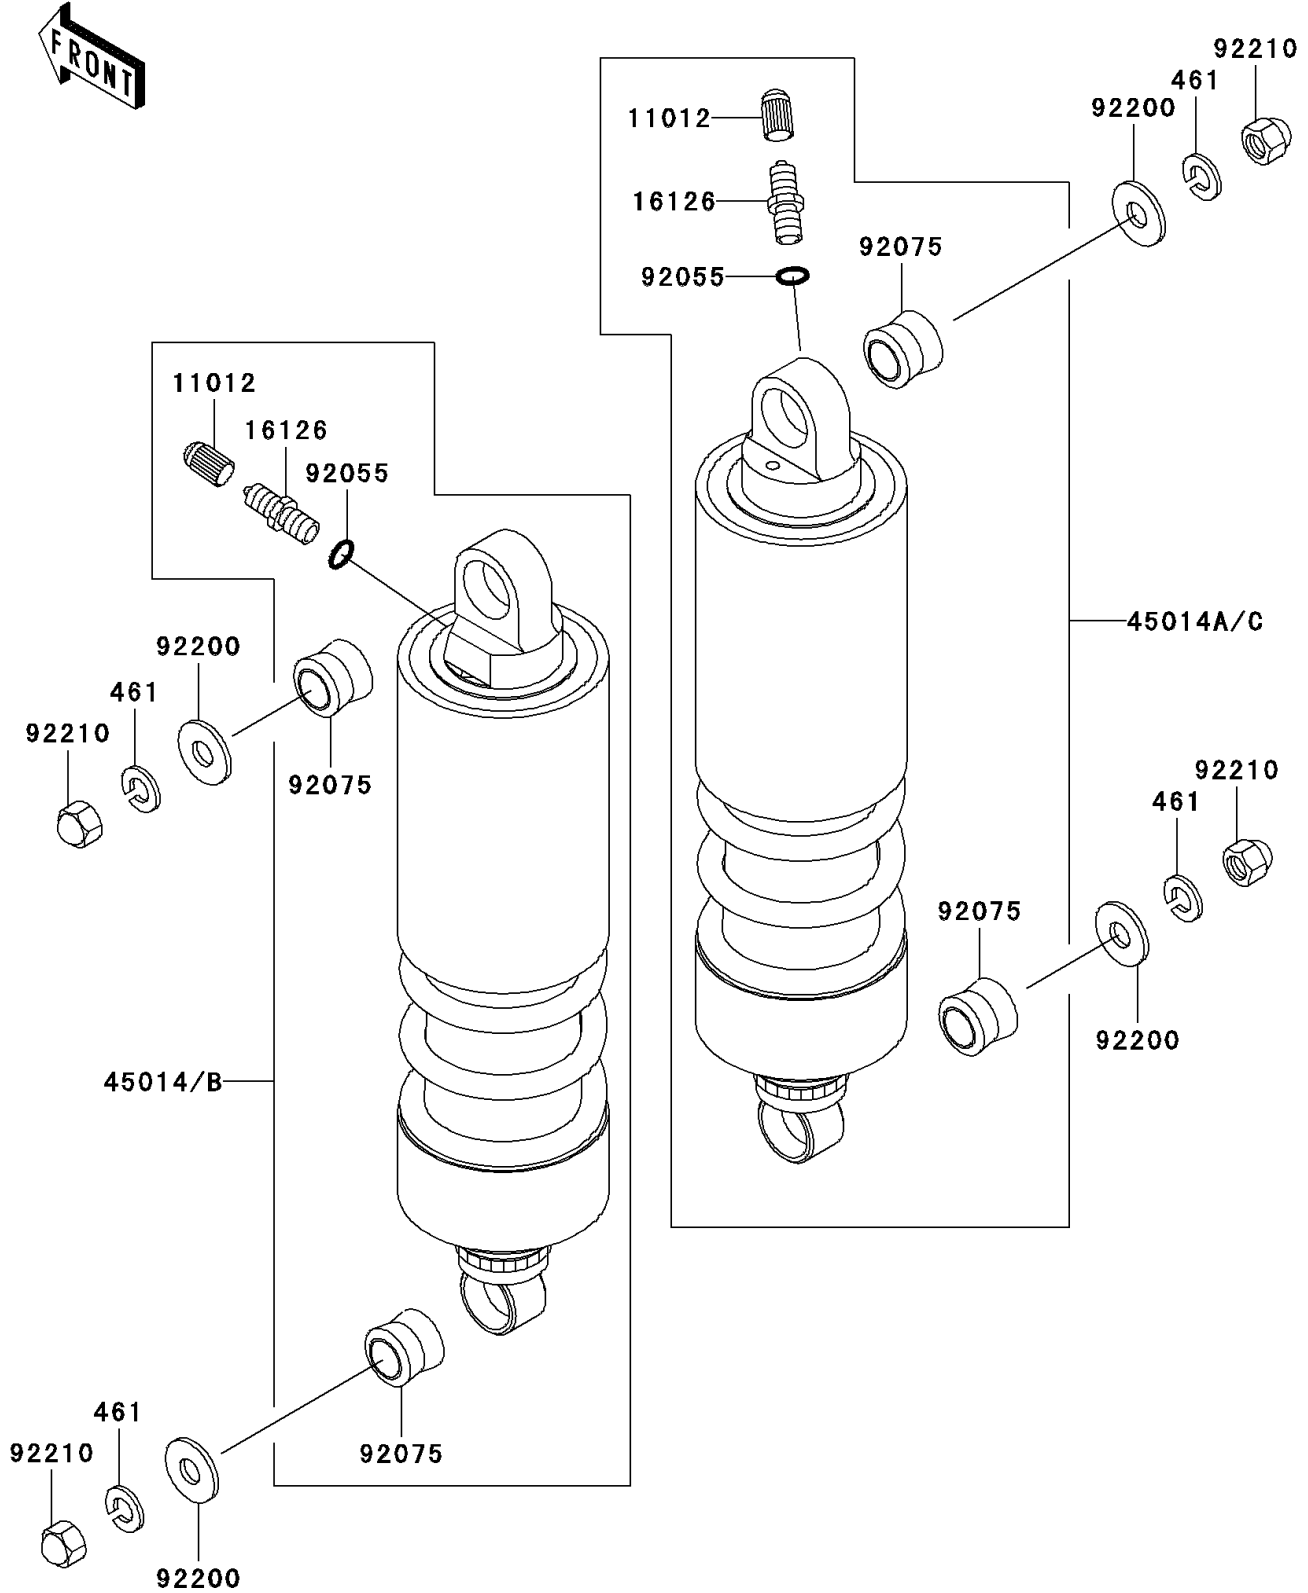

2003 Vulcan 1500 Drifter PARTS DIAGRAM

Suspension/Shock Absorber

F2151

2003 Vulcan 1500 Drifter PARTS LIST

Suspension/Shock Absorber

| ITEM NAME | PART NUMBER | QUANTITY |
|------------------------------------|-------------|----------|
| WASHER-SPRING,10MM (Ref # 461) | 461S1000 | 4 |
| CAP (Ref # 11012) | 11012-1283 | 2 |
| VALVE,AIR (Ref # 16126) | 16126-1105 | 2 |
| SHOCKABSORBER,LH (Ref # 45014B) | 45014-1793 | 1 |
| SHOCKABSORBER,RH (Ref # 45014C) | 45014-1794 | 1 |
| RING-O (Ref # 92055) | 92055-1130 | 2 |
| DAMPER,SHOCKABSORBER (Ref # 92075) | 92075-1387 | 4 |
| WASHER,10.5X26X2.5 (Ref # 92200) | 92200-1565 | 4 |
| NUT,CAP,10MM (Ref # 92210) | 92210-1288 | 4 |