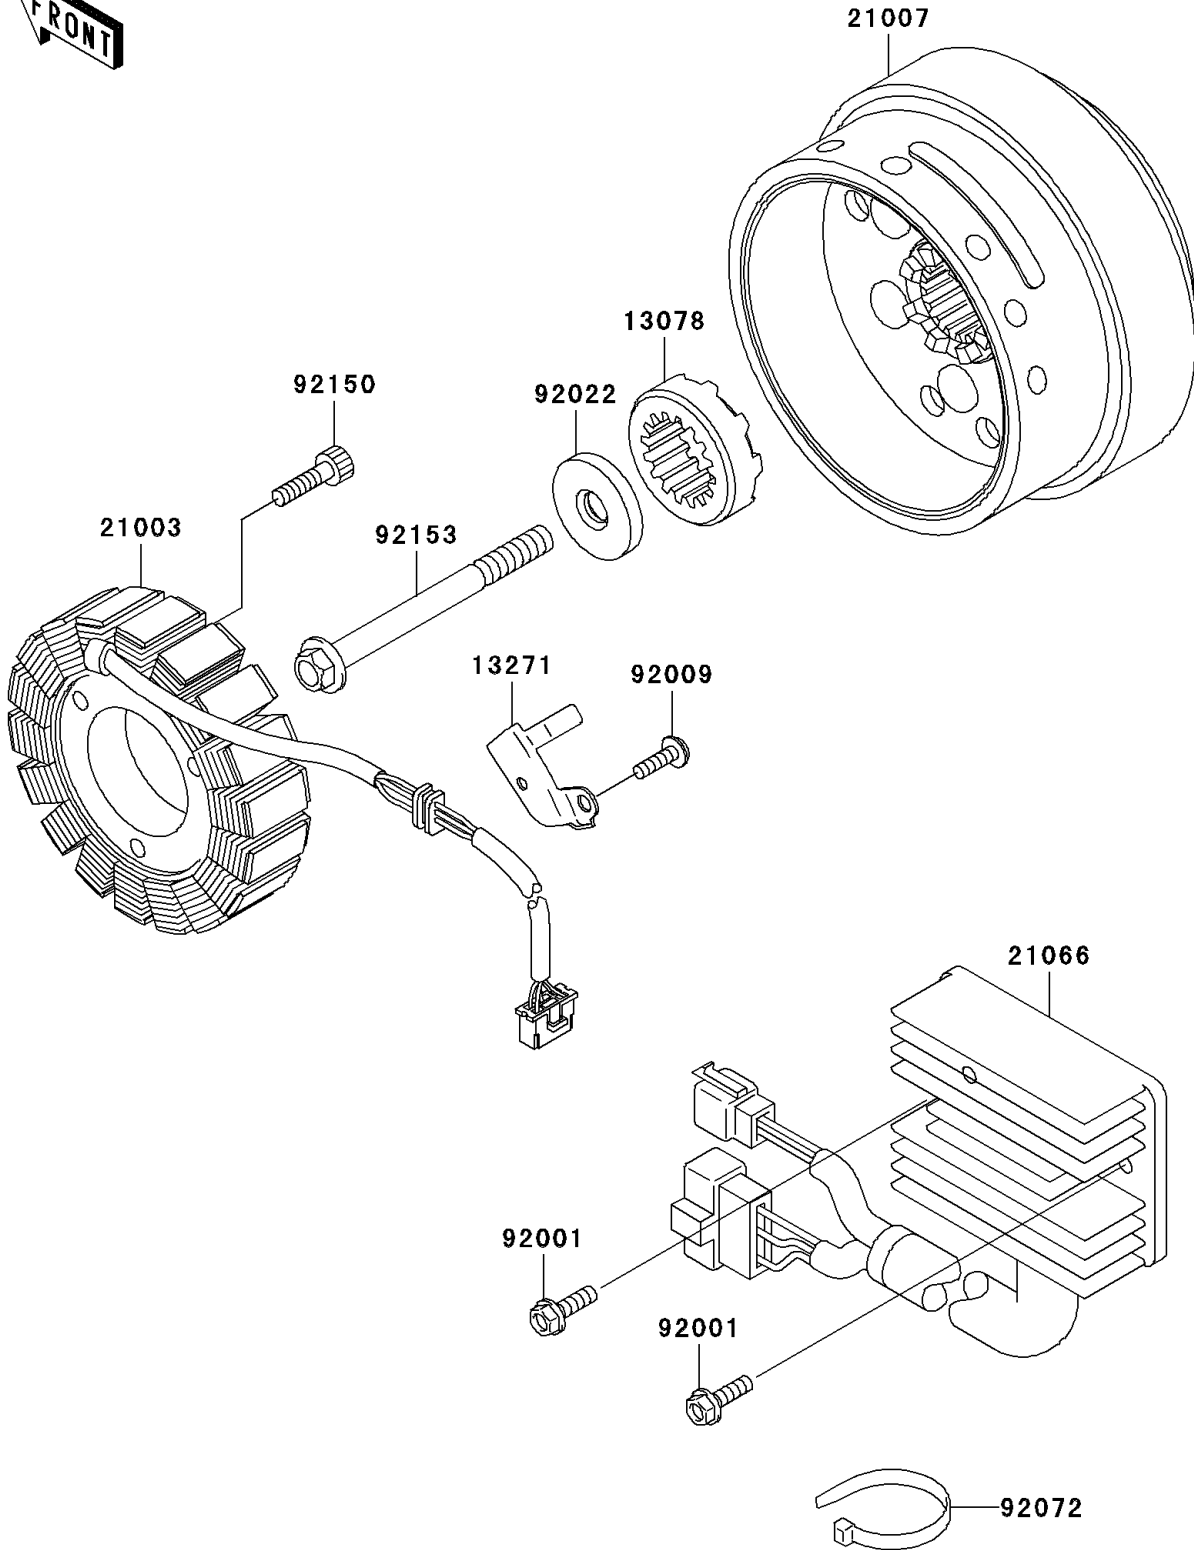

2004 Vulcan 1500 Drifter PARTS DIAGRAM

Generator

E1810

2004 Vulcan 1500 Drifter PARTS LIST

Generator

ITEM NAME	PART NUMBER	QUANTITY
RATCHET (Ref # 13078)	13078-1056	1
PLATE (Ref # 13271)	13271-1328	1
STATOR, OUTER (Ref # 21003)	21003-0008	1
ROTOR (Ref # 21007)	21007-1354	1
REGULATOR-VOLTAGE (Ref # 21066)	21066-1126	1
BOLT, 6X20 (Ref # 92001)	92001-1947	2
SCREW (Ref # 92009)	92009-1768	1
WASHER, GENERATOR (Ref # 92022)	92022-1904	1
BAND, L=202 (Ref # 92072)	92072-1195	1
BOLT, SOCKET, 6X35 (Ref # 92150)	92150-1484	3
BOLT, 12X154 (Ref # 92153)	92153-1105	1