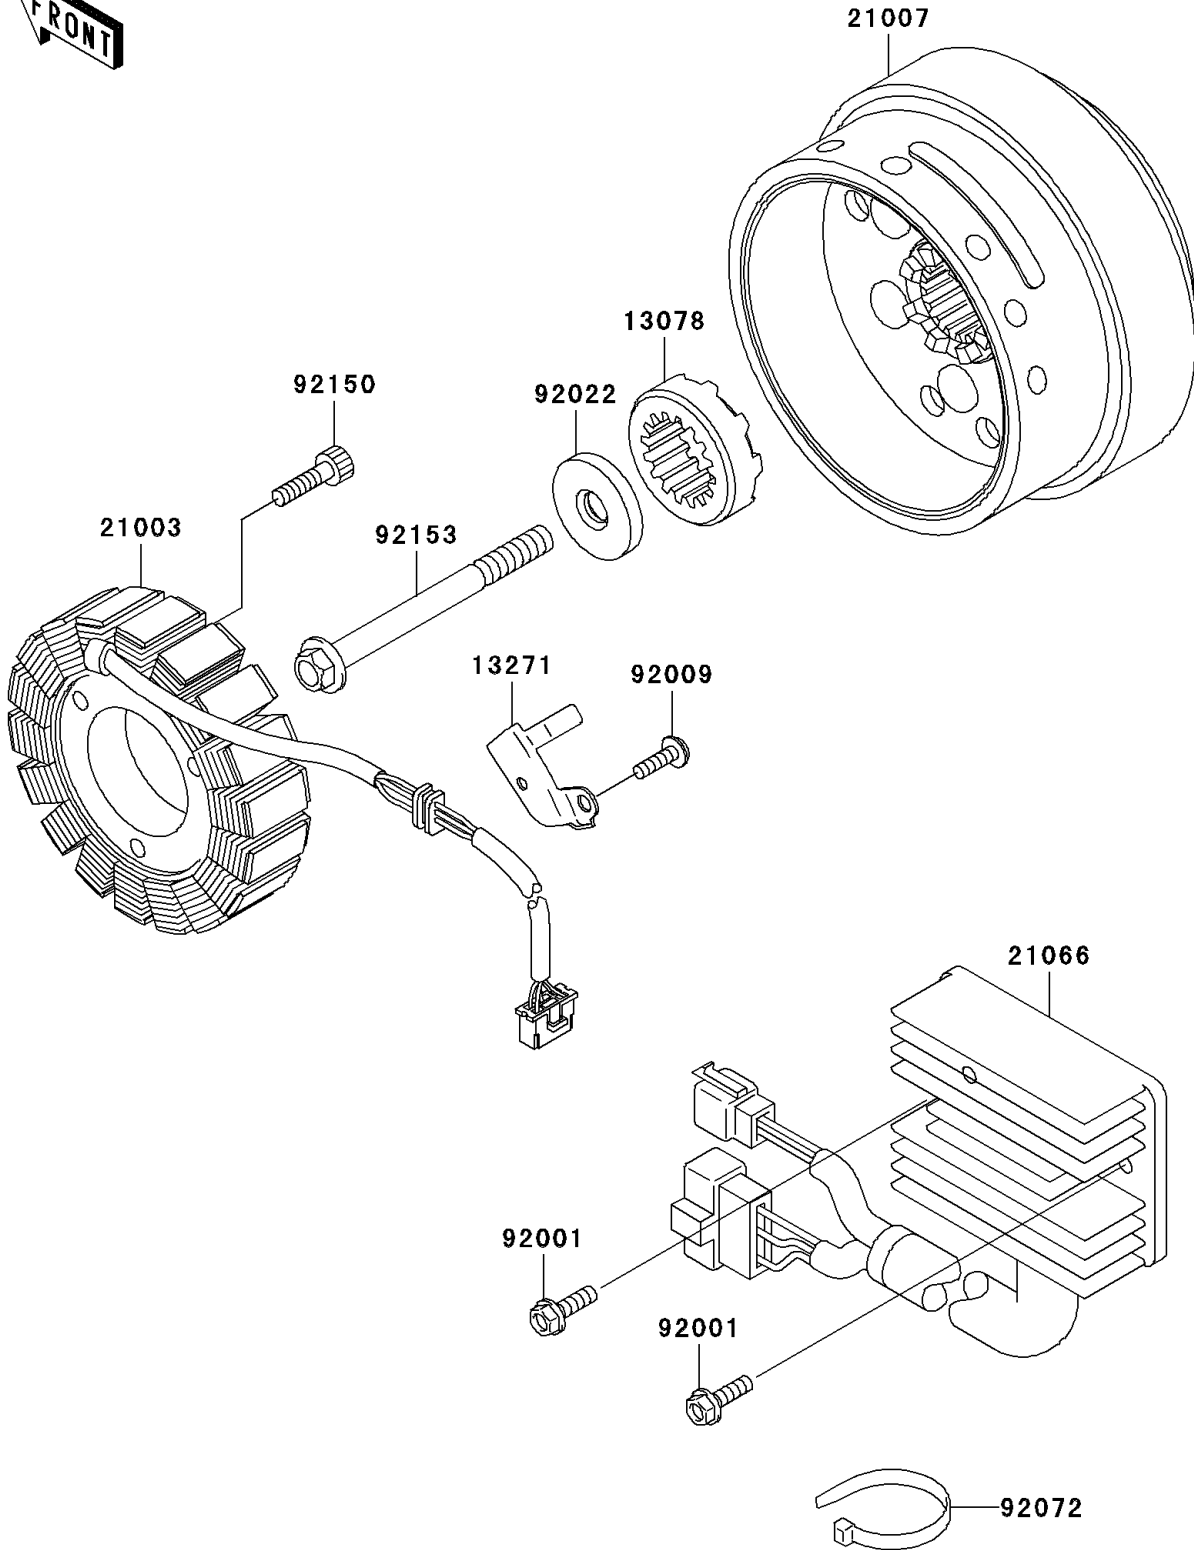

2003 Vulcan 1500 Drifter PARTS DIAGRAM

Generator

E1810

2003 Vulcan 1500 Drifter PARTS LIST

Generator

ITEM NAME	PART NUMBER	QUANTITY
RATCHET (Ref # 13078)	13078-1056	1
PLATE (Ref # 13271)	13271-1328	1
STATOR,OUTER (Ref # 21003)	21003-0008	1
ROTOR (Ref # 21007)	21007-1354	1
REGULATOR-VOLTAGE (Ref # 21066)	21066-1126	1
BOLT,6X20 (Ref # 92001)	92001-1947	2
SCREW (Ref # 92009)	92009-1768	1
WASHER,GENERATOR (Ref # 92022)	92022-1904	1
BAND,L=202 (Ref # 92072)	92072-1195	1
BOLT,SOCKET,6X35 (Ref # 92150)	92150-1484	3
BOLT,12X154 (Ref # 92153)	92153-1105	1