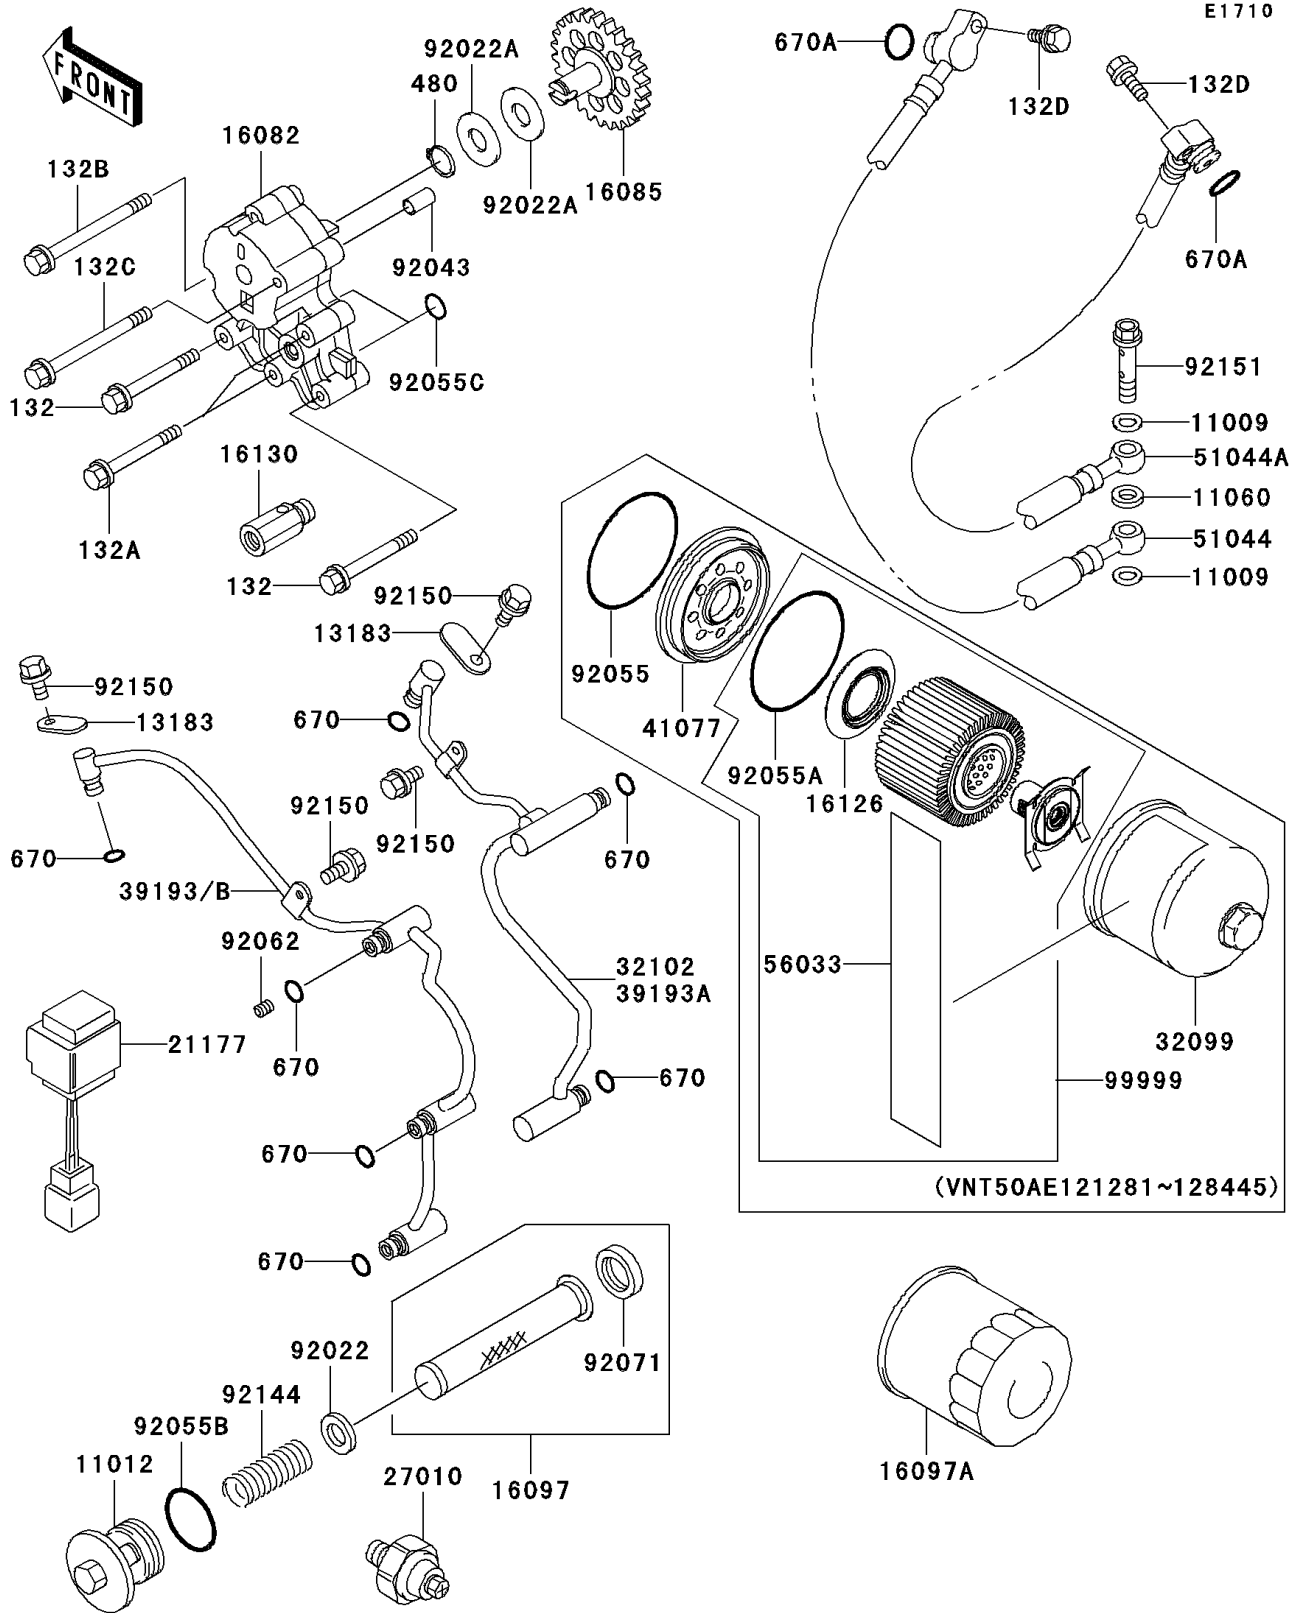

2003 Vulcan 1500 Drifter PARTS DIAGRAM

Oil Pump/Oil Filter

2003 Vulcan 1500 Drifter PARTS LIST

Oil Pump/Oil Filter

ITEM NAME	PART NUMBER	QUANTITY
BOLT-FLANGED-SMALL (Ref # 132)	132G0645	2
BOLT-FLANGED-SMALL (Ref # 132A)	132G0655	2
BOLT-FLANGED-SMALL (Ref # 132B)	132G0660	1
BOLT-FLANGED-SMALL (Ref # 132C)	132G0670	1
BOLT-FLANGED-SMALL (Ref # 132D)	132J0625	2
CIRCLIP-TYPE-C,12MM (Ref # 480)	480J1200	1
O RING,8MM (Ref # 670)	670D1508	7
O RING (Ref # 670A)	670D2010	2
GASKET,8.2X14X1.0 (Ref # 11009)	11009-1344	2
CAP,OIL FILTER (Ref # 11012)	11012-1461	1
GASKET,PIPE JOINT (Ref # 11060)	11060-1739	1
PLATE (Ref # 13183)	13183-1071	2
PUMP-ASSY-OIL (Ref # 16082)	16082-1155	1
GEAR,OIL PUMP,39T (Ref # 16085)	16085-1345	1
FILTER-ASSY-OIL (Ref # 16097)	16097-1058	1
FILTER-ASSY-OIL (Ref # 16097A)	16097-1072	1
VALVE (Ref # 16126)	16126-0012	1
VALVE-ASSY-RELIEF (Ref # 16130)	16130-1059	1
CONTROLLER,OIL LAMP (Ref # 21177)	21177-1058	1
SWITCH,OIL PRESSURE (Ref # 27010)	27010-1360	1
CASE (Ref # 32099)	32099-5003	1
PIPE-OIL (Ref # 32102)	32102-1409	1
PIPE-OIL (Ref # 39193)	39193-1036	1
ADAPTER (Ref # 41077)	41077-0011	1
TUBE-ASSY,FR (Ref # 51044)	51044-1182	1
TUBE-ASSY,RR (Ref # 51044A)	51044-1183	1
LABEL-MANUAL (Ref # 56033)	56033-0070	1
WASHER,20.1X28X1 (Ref # 92022)	92022-1547	1
WASHER,12X27.5X1.0 (Ref # 92022A)	92022-1852	2

2003 Vulcan 1500 Drifter PARTS LIST

Oil Pump/Oil Filter

ITEM NAME	PART NUMBER	QUANTITY
PIN,6.2X8X14 (Ref # 92043)	92043-1263	1
RING-O,59.6X2.4 (Ref # 92055)	92055-0068	1
RING-O (Ref # 92055A)	92055-1209	1
RING-O,35.2X2.4 (Ref # 92055B)	92055-1358	1
RING-O,13.2X2.4 (Ref # 92055C)	92055-1373	2
NOZZLE,6X8,GREEN (Ref # 92062)	92062-1078	1
GROMMET,OIL STRAINER (Ref # 92071)	92071-100	1
SPRING (Ref # 92144)	92144-1106	1
BOLT,6X12 (Ref # 92150)	92150-1868	4
BOLT,8X35 (Ref # 92151)	92151-1355	1
KIT.,OIL FILTER (Ref # 99999)	99999-0032	1