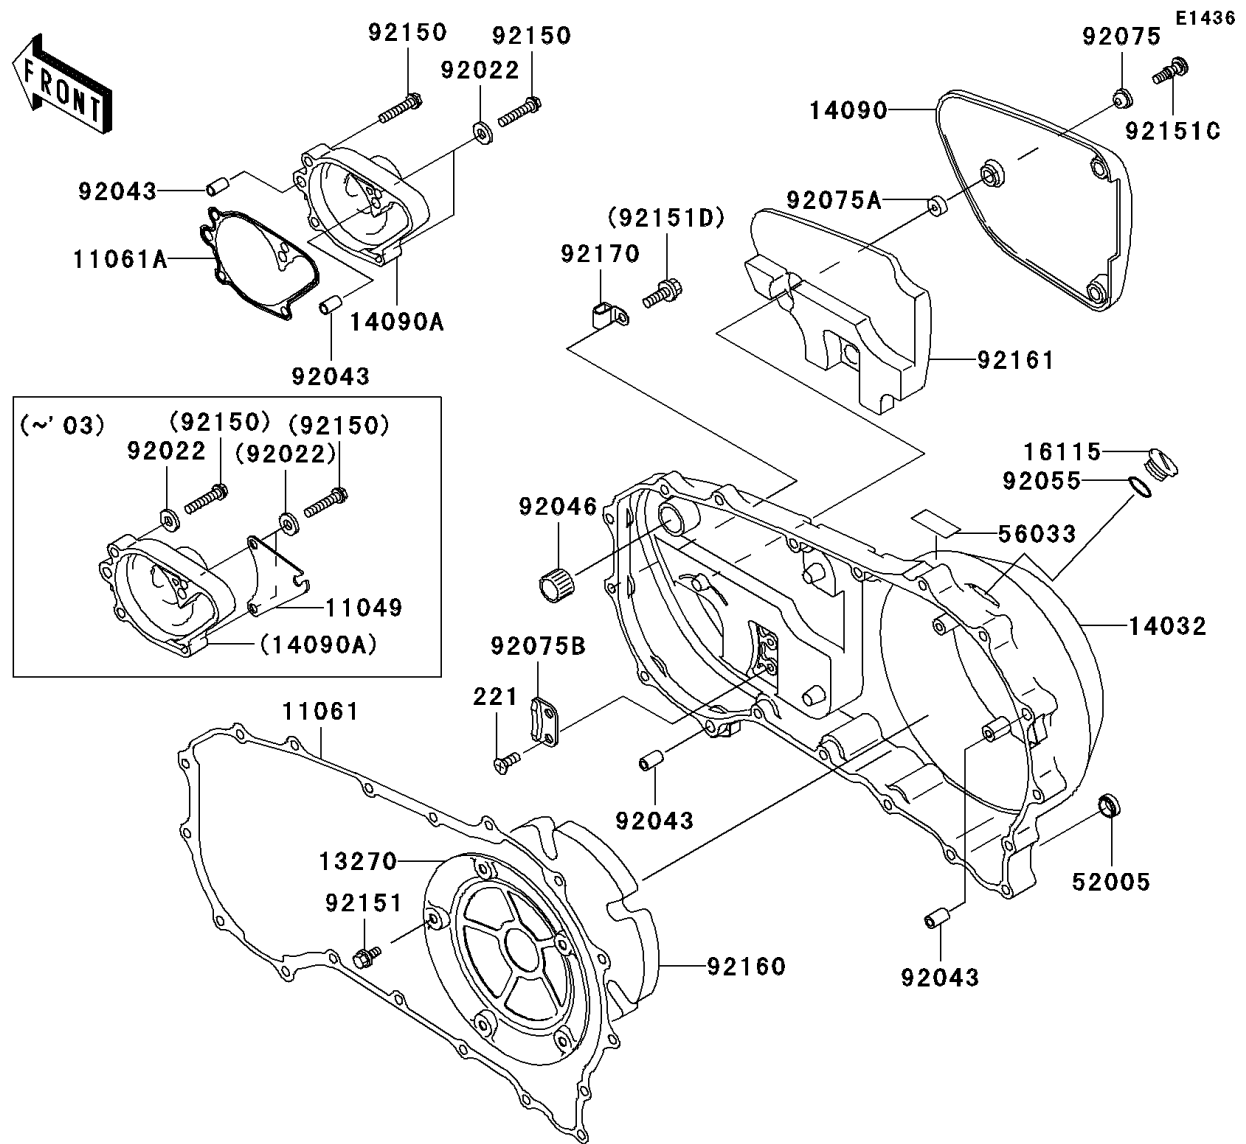

2002 Vulcan 1500 Drifter PARTS DIAGRAM

Right Engine Cover(s)

2002 Vulcan 1500 Drifter PARTS LIST

Right Engine Cover(s)

ITEM NAME	PART NUMBER	QUANTITY
SCREW-CSK-CROS,6X12 (Ref # 221)	221B0612	1
BRACKET (Ref # 11049)	11049-1789	1
GASKET,CLUTCH COVER (Ref # 11061)	11061-1081	1
GASKET,WATER PUMP COVER (Ref # 11061A)	11061-1172	1
PLATE (Ref # 13270)	13270-1592	1
COVER-CLUTCH (Ref # 14032)	14032-1493	1
COVER,CLUTCH OUTER (Ref # 14090)	14090-1678	1
COVER,WATER PUMP (Ref # 14090A)	14090-1932	1
CAP-OIL FILLER (Ref # 16115)	16115-1063	1
GAUGE,OIL LEVEL (Ref # 52005)	52005-1009	1
LABEL-MANUAL,OIL CAPACITY (Ref # 56033)	56033-1156	1
WASHER,6.1X12X1 (Ref # 92022)	92022-077	1
PIN,6.2X8X14 (Ref # 92043)	92043-1263	1
BEARING-NEEDLE,HK1212 (Ref # 92046)	92046-1163	1
RING-O,31.7X2.4 (Ref # 92055)	92055-049	1
DAMPER (Ref # 92075)	92075-1855	1
DAMPER (Ref # 92075A)	92075-1856	1
DAMPER (Ref # 92075B)	92075-1905	1
BOLT,6X30 (Ref # 92150)	92150-1021	1
BOLT,6X10 (Ref # 92151)	92151-1064	1
BOLT,6X30 (Ref # 92151A)	92151-1134	1
BOLT,6X35 (Ref # 92151B)	92151-1135	1
BOLT,L=22.5 (Ref # 92151C)	92151-1273	1
BOLT,6X25 (Ref # 92151D)	92151-1930	1
DAMPER (Ref # 92160)	92160-1716	1
DAMPER (Ref # 92161)	92161-1139	1
CLAMP (Ref # 92170)	92170-1804	1