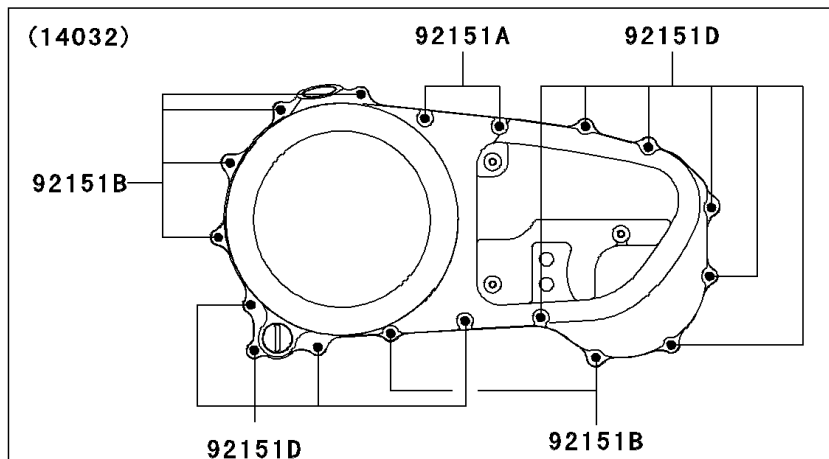

2002 Vulcan 1500 Drifter PARTS DIAGRAM

Right Engine Cover(s)

2002 Vulcan 1500 Drifter PARTS LIST

Right Engine Cover(s)

ITEM NAME	PART NUMBER	QUANTITY
SCREW-CSK-CROS,6X12 (Ref # 221)	221B0612	1
BRACKET (Ref # 11049)	11049-1789	1
GASKET,CLUTCH COVER (Ref # 11061)	11061-1081	1
GASKET,WATER PUMP COVER (Ref # 11061A)	11061-1172	1
PLATE (Ref # 13270)	13270-1592	1
COVER-CLUTCH (Ref # 14032)	14032-1493	1
COVER,CLUTCH OUTER (Ref # 14090)	14090-1678	1
COVER,WATER PUMP (Ref # 14090A)	14090-1932	1
CAP-OIL FILLER (Ref # 16115)	16115-1063	1
GAUGE,OIL LEVEL (Ref # 52005)	52005-1009	1
LABEL-MANUAL,OIL CAPACITY (Ref # 56033)	56033-1156	1
WASHER,6.1X12X1 (Ref # 92022)	92022-077	1
PIN,6.2X8X14 (Ref # 92043)	92043-1263	1
BEARING-NEEDLE,HK1212 (Ref # 92046)	92046-1163	1
RING-O,31.7X2.4 (Ref # 92055)	92055-049	1
DAMPER (Ref # 92075)	92075-1855	1
DAMPER (Ref # 92075A)	92075-1856	1
DAMPER (Ref # 92075B)	92075-1905	1
BOLT,6X30 (Ref # 92150)	92150-1021	1
BOLT,6X10 (Ref # 92151)	92151-1064	1
BOLT,6X30 (Ref # 92151A)	92151-1134	1
BOLT,6X35 (Ref # 92151B)	92151-1135	1
BOLT,L=22.5 (Ref # 92151C)	92151-1273	1
BOLT,6X25 (Ref # 92151D)	92151-1930	1
DAMPER (Ref # 92160)	92160-1716	1
DAMPER (Ref # 92161)	92161-1139	1
CLAMP (Ref # 92170)	92170-1804	1