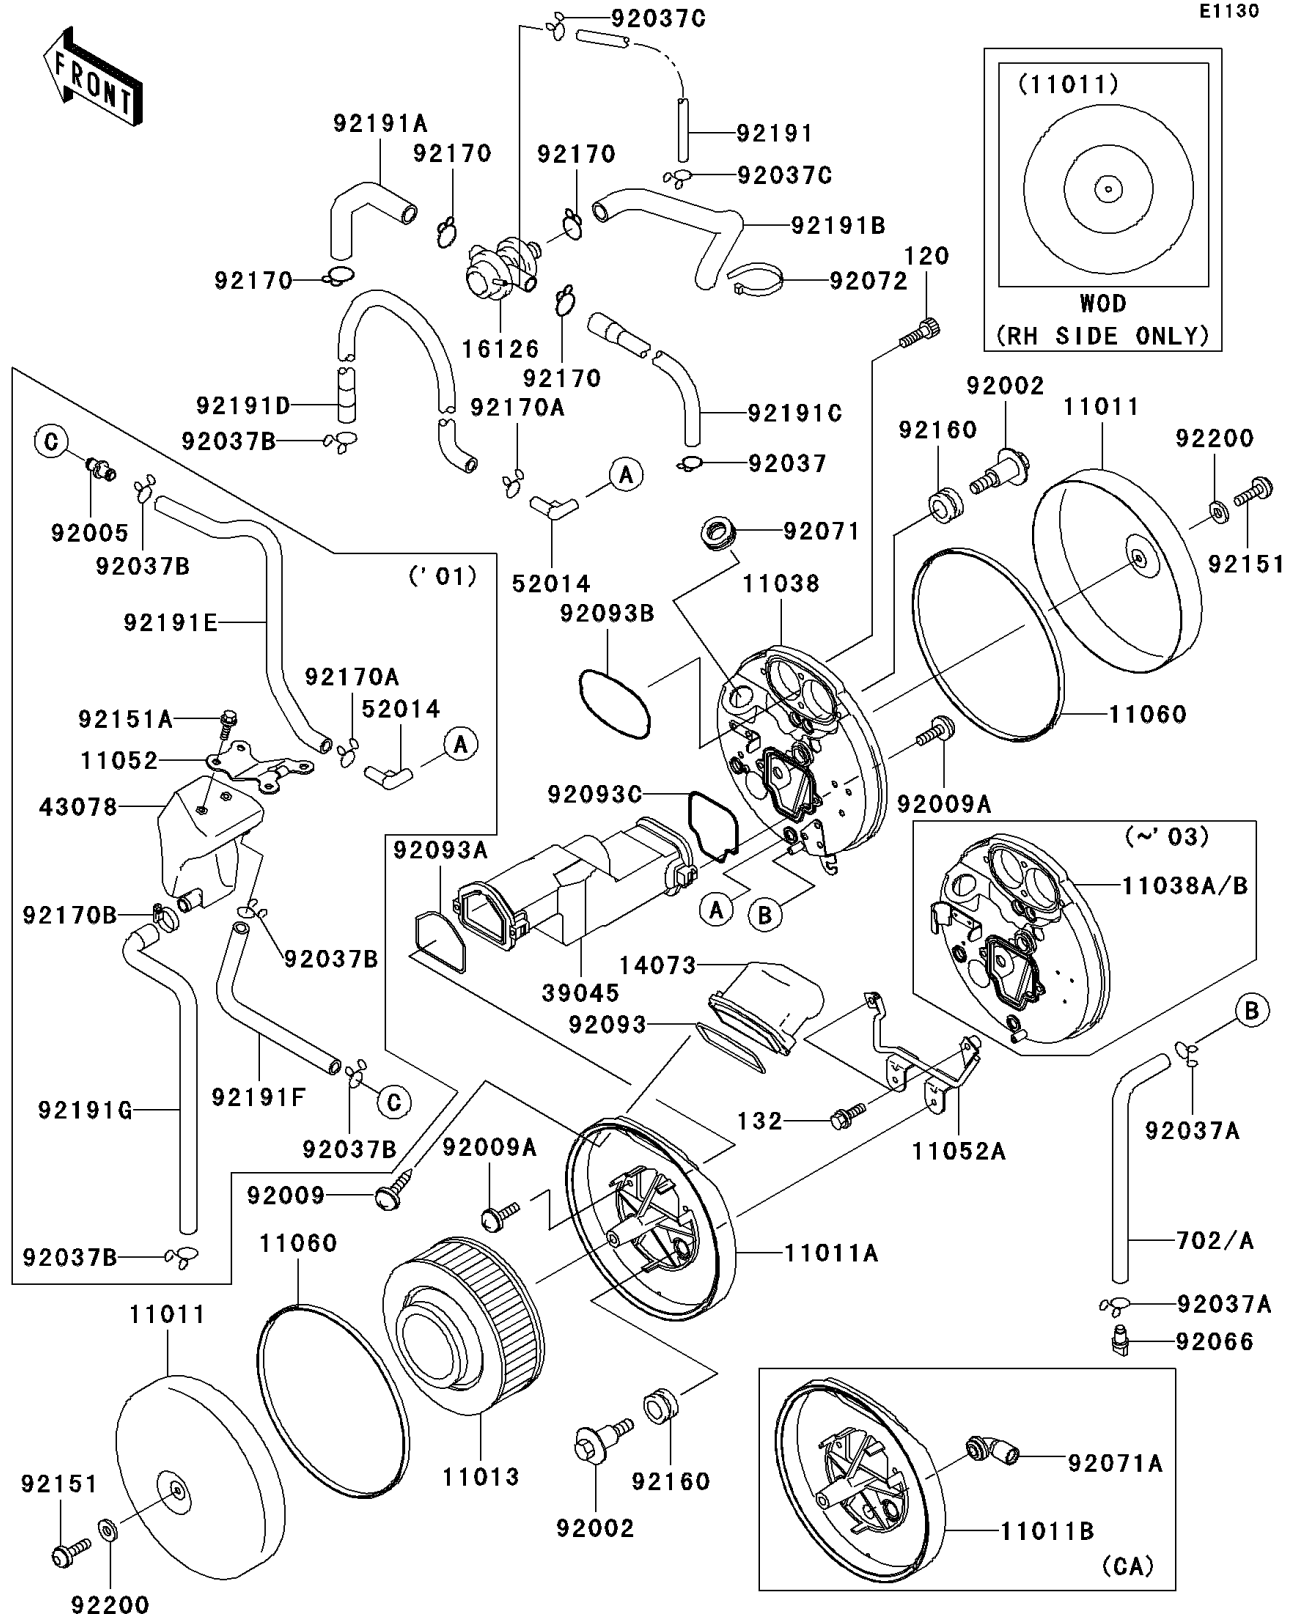

2003 Vulcan 1500 Drifter PARTS DIAGRAM

Air Cleaner

2003 Vulcan 1500 Drifter PARTS LIST

Air Cleaner

ITEM NAME	PART NUMBER	QUANTITY
CASE-AIR FILTER,OUTSIDE (Ref # 11011)	11011-1576	2
ELEMENT-AIR FILTER (Ref # 11013)	11013-1248	1
CASE-ASSY-AIR FILTER,RH (Ref # 11038A)	11038-1121	1
BRACKET (Ref # 11052A)	11052-1166	1
GASKET,AIR FILTER CASE (Ref # 11060)	11060-1968	2
DUCT,AIR FILTER (Ref # 14073)	14073-1739	1
VALVE,AIR SWITCH (Ref # 16126)	16126-1384	1
DUCT-ASSY,CENTER (Ref # 39045)	39045-0003	1
ELBOW (Ref # 52014)	52014-1083	1
BOLT,M6X14X13.5 (Ref # 92002)	92002-1595	3
SCREW,TAPPING,5X16 (Ref # 92009)	92009-1264	2
SCREW,5X20 (Ref # 92009A)	92009-1905	4
CLAMP (Ref # 92037)	92037-1468	1
CLAMP,TUBE (Ref # 92037A)	92037-147	2
CLAMP (Ref # 92037B)	92037-1593	1
CLAMP (Ref # 92037C)	92037-1712	2
PLUG,DRAIN (Ref # 92066)	92066-1211	1
GROMMET,AIR FILTER (Ref # 92071)	92071-1028	1
BAND,L=202 (Ref # 92072)	92072-1195	1
SEAL,AIR FILTER CASE (Ref # 92093)	92093-1408	1
SEAL,DUCT,LH (Ref # 92093A)	92093-1459	1
SEAL (Ref # 92093B)	92093-1485	1
SEAL,DUCT,RH (Ref # 92093C)	92093-1491	1
BOLT,8X14 (Ref # 92151)	92151-1438	2
DAMPER (Ref # 92160)	92160-1594	3
CLAMP,TUBE (Ref # 92170)	92170-1445	4
CLAMP (Ref # 92170A)	92170-1695	1
BOLT-SOCKET (Ref # 120)	120S0616	4
BOLT-FLANGED-SMALL (Ref # 132)	132J0625	2

2003 Vulcan 1500 Drifter PARTS LIST

Air Cleaner

ITEM NAME	PART NUMBER	QUANTITY
TUBE-RUBBER,7X10X260 (Ref # 702A)	702A07260	1
TUBE,THROTTLE-VALVE (Ref # 92191)	92191-1312	1
TUBE,HEAD,FR-VALVE (Ref # 92191A)	92191-1359	1
TUBE,VALVE-CLEANER (Ref # 92191B)	92191-1360	1
TUBE,HEAD,RR-VALVE (Ref # 92191C)	92191-1369	1
TUBE,BREATHER (Ref # 92191D)	92191-1406	1
WASHER,8.5X20X1.6 (Ref # 92200)	92200-1463	2
CASE-AIR FILTER,LH (Ref # 11011A)	11011-1597	1
CASE-AIR FILTER,LH (Ref # 11011B)	11011-1601	1
GROMMET,AIR FILTER (Ref # 92071A)	92071-1114	1