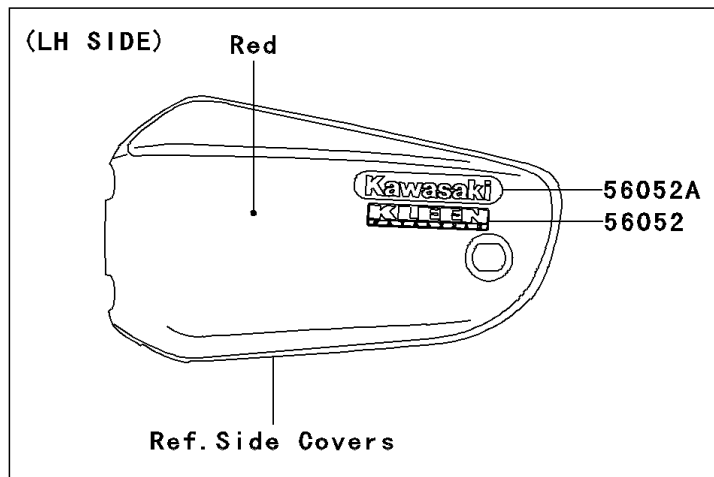

2002 Vulcan 1500 Mean Streak PARTS DIAGRAM

Decals(Red)(VN1500-P1)

F2861A

2002 Vulcan 1500 Mean Streak PARTS LIST

Decals(Red)(VN1500-P1)

ITEM NAME	PART NUMBER	QUANTITY
MARK,SIDE COVER,KLEEN (Ref # 56052)	56052-1384	1
MARK,SIDE COVER,KAWASAKI (Ref # 56052A)	56052-1533	1
MARK,SIDE COVER,FUEL INJECTION (Ref # 56052B)	56052-1534	1
MARK,AIR CLEANER COVER,RH,1500 (Ref # 56052C)	56052-1545	1
MARK,FUEL TANK,LH (Ref # 56052D)	56052-1608	1
MARK,FUEL TANK,RH (Ref # 56052E)	56052-1609	1
PATTERN,FUEL TANK,LH (Ref # 56065)	56065-1725	1
PATTERN,FUEL TANK,RH (Ref # 56065A)	56065-1726	1