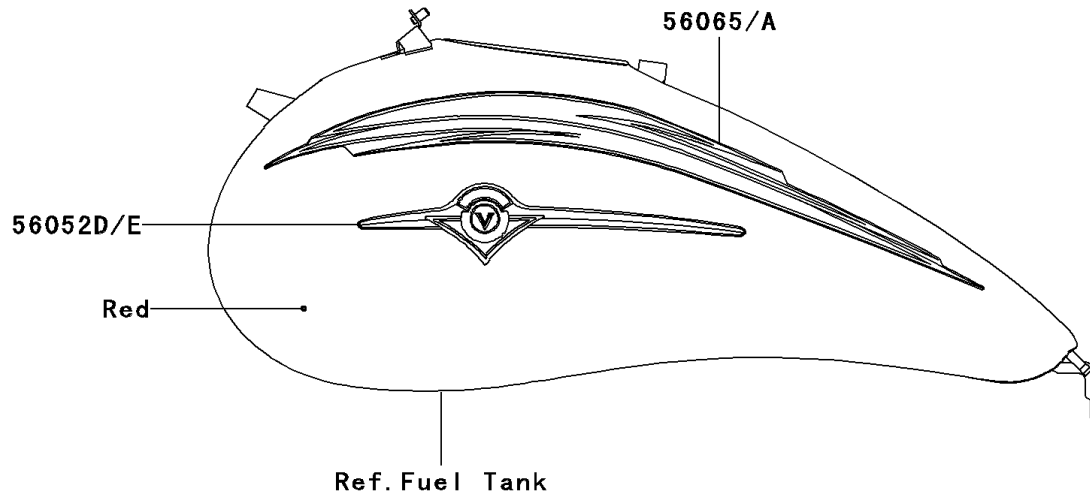

2002 Vulcan 1500 Mean Streak PARTS DIAGRAM

Decals(Red)(VN1500-P1)

F2861A

2002 Vulcan 1500 Mean Streak PARTS LIST

Decals(Red)(VN1500-P1)

ITEM NAME	PART NUMBER	QUANTITY
MARK,SIDE COVER,KLEEN (Ref # 56052)	56052-1384	1
MARK,SIDE COVER,KAWASAKI (Ref # 56052A)	56052-1533	1
MARK,SIDE COVER,FUEL INJECTION (Ref # 56052B)	56052-1534	1
MARK,AIR CLEANER COVER,RH,1500 (Ref # 56052C)	56052-1545	1
MARK,FUEL TANK,LH (Ref # 56052D)	56052-1608	1
MARK,FUEL TANK,RH (Ref # 56052E)	56052-1609	1
PATTERN,FUEL TANK,LH (Ref # 56065)	56065-1725	1
PATTERN,FUEL TANK,RH (Ref # 56065A)	56065-1726	1