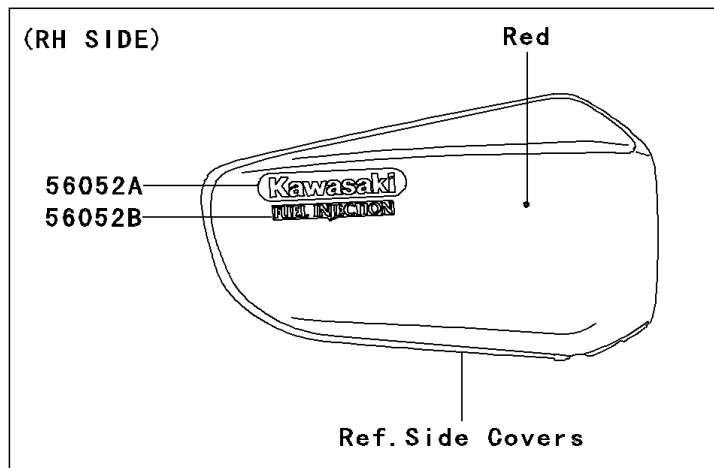

2002 Vulcan 1500 Mean Streak PARTS DIAGRAM

Decals(Red)(VN1500-P1)

F2861A

2002 Vulcan 1500 Mean Streak PARTS LIST

Decals(Red)(VN1500-P1)

ITEM NAME	PART NUMBER	QUANTITY
MARK,SIDE COVER,KLEEN (Ref # 56052)	56052-1384	1
MARK,SIDE COVER,KAWASAKI (Ref # 56052A)	56052-1533	1
MARK,SIDE COVER,FUEL INJECTION (Ref # 56052B)	56052-1534	1
MARK,AIR CLEANER COVER,RH,1500 (Ref # 56052C)	56052-1545	1
MARK,FUEL TANK,LH (Ref # 56052D)	56052-1608	1
MARK,FUEL TANK,RH (Ref # 56052E)	56052-1609	1
PATTERN,FUEL TANK,LH (Ref # 56065)	56065-1725	1
PATTERN,FUEL TANK,RH (Ref # 56065A)	56065-1726	1