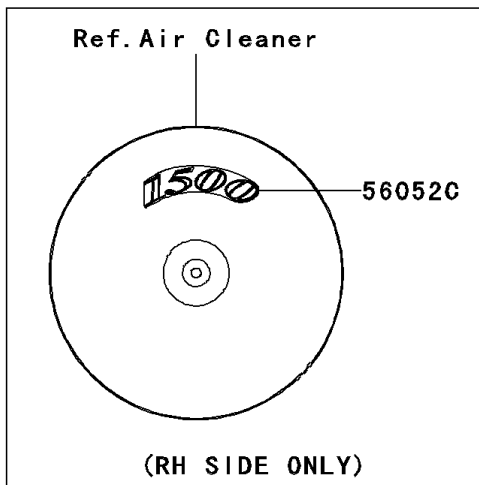

2002 Vulcan 1500 Mean Streak PARTS DIAGRAM

Decals(Red)(VN1500-P1)

F2861A

2002 Vulcan 1500 Mean Streak PARTS LIST

Decals(Red)(VN1500-P1)

ITEM NAME	PART NUMBER	QUANTITY
MARK,SIDE COVER,KLEEN (Ref # 56052)	56052-1384	1
MARK,SIDE COVER,KAWASAKI (Ref # 56052A)	56052-1533	1
MARK,SIDE COVER,FUEL INJECTION (Ref # 56052B)	56052-1534	1
MARK,AIR CLEANER COVER,RH,1500 (Ref # 56052C)	56052-1545	1
MARK,FUEL TANK,LH (Ref # 56052D)	56052-1608	1
MARK,FUEL TANK,RH (Ref # 56052E)	56052-1609	1
PATTERN,FUEL TANK,LH (Ref # 56065)	56065-1725	1
PATTERN,FUEL TANK,RH (Ref # 56065A)	56065-1726	1