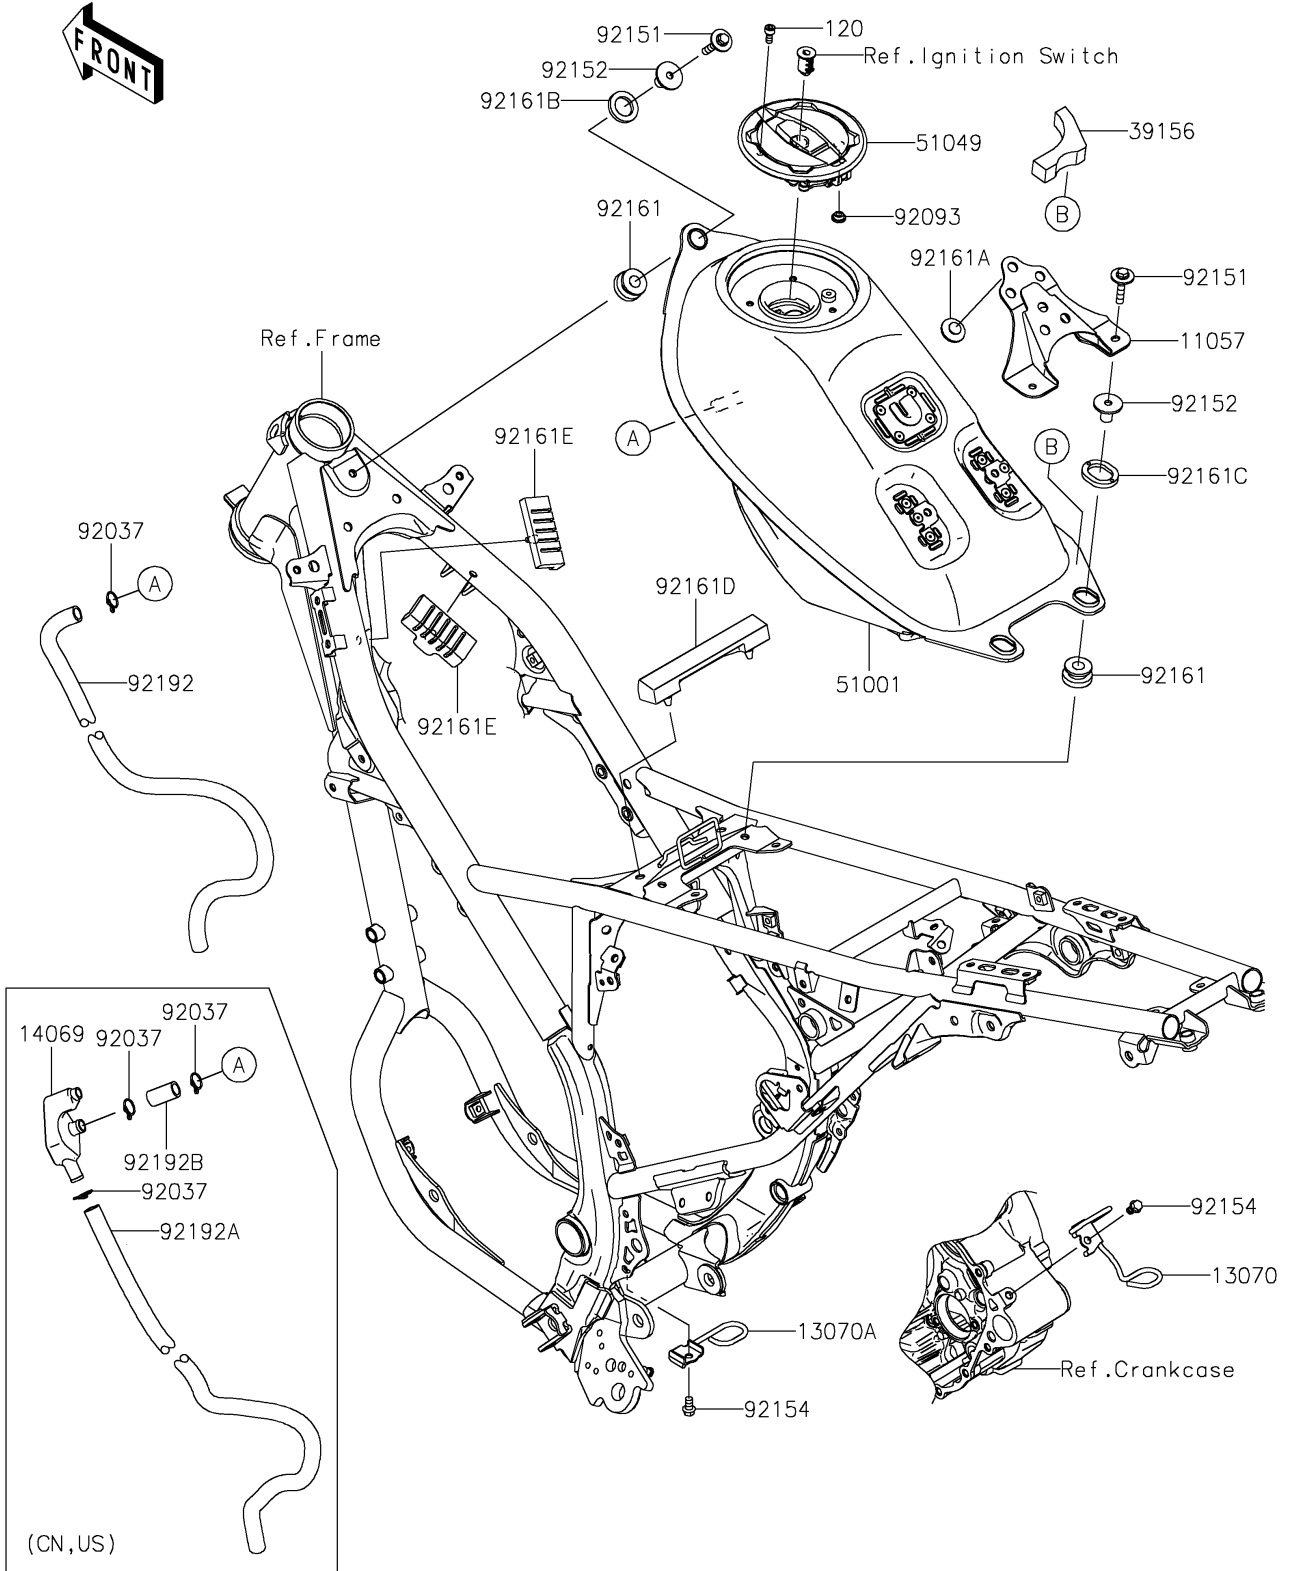

2022 KLX® 230 S PARTS DIAGRAM

Fuel Tank

F2410

2022 KLX® 230 S PARTS LIST

Fuel Tank

ITEM NAME	PART NUMBER	QUANTITY
BRACKET (Ref # 11057)	11057-3910	1
GUIDE (Ref # 13070)	13070-0909	1
GUIDE (Ref # 13070A)	13070-0912	1
PAD (Ref # 39156)	39156-2463	1
TANK-COMP-FUEL,F.S.BLACK (Ref # 51001)	51001-0902-25Q	1
CAP-TANK (Ref # 51049)	51049-0765	1
SEAL,FUEL TANK CAP (Ref # 92093)	92093-1030	1
BOLT,FLANGED,6X30 (Ref # 92151)	92151-1105	3
COLLAR,6.8X10X16 (Ref # 92152)	92152-2666	3
BOLT,FLANGED,6X10 (Ref # 92154)	92154-0459	2
DAMPER,FUEL TANK (Ref # 92161)	92161-1392	3
DAMPER,8X22X10 (Ref # 92161A)	92161-1685	3
DAMPER (Ref # 92161B)	92161-2216	1
DAMPER (Ref # 92161C)	92161-2217	2
DAMPER (Ref # 92161D)	92161-2231	1
DAMPER (Ref # 92161E)	92161-2286	2
BOLT-SOCKET,5X12 (Ref # 120)	120CA0512	4