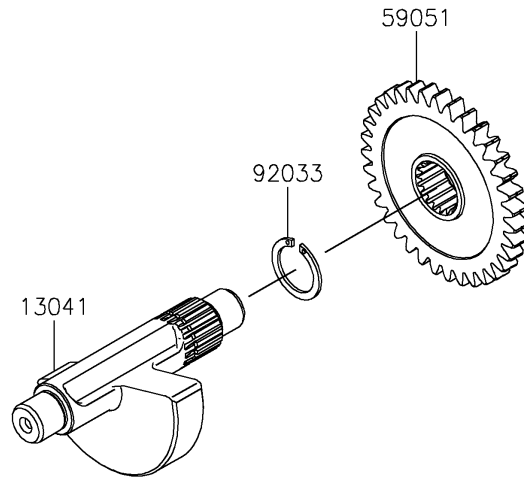

2022 KLX® 230 S PARTS DIAGRAM

Crankshaft

E1321

2022 KLX® 230 S PARTS LIST

Crankshaft

ITEM NAME	PART NUMBER	QUANTITY
SPROCKET,21T (Ref # 12046)	12046-0613	1
CRANKSHAFT-COMP (Ref # 13031)	13031-0908	1
BALANCER (Ref # 13041)	13041-0571	1
GEAR-PRIMARY SPUR,31T (Ref # 13097)	13097-0603	1
GEAR-SPUR,BALANCER,DRIVEN,35T (Ref # 59051)	59051-0856	1
RING-SNAP,18MM (Ref # 92033)	92033-029	1
KEY (Ref # 92038)	92038-1057	1
BEARING-BALL,6207CS17 (Ref # 92045)	92045-0906	1
WASHER,16.3X35X3.2 (Ref # 92200)	92200-0119	1
NUT,16MM (Ref # 92210)	92210-1538	1