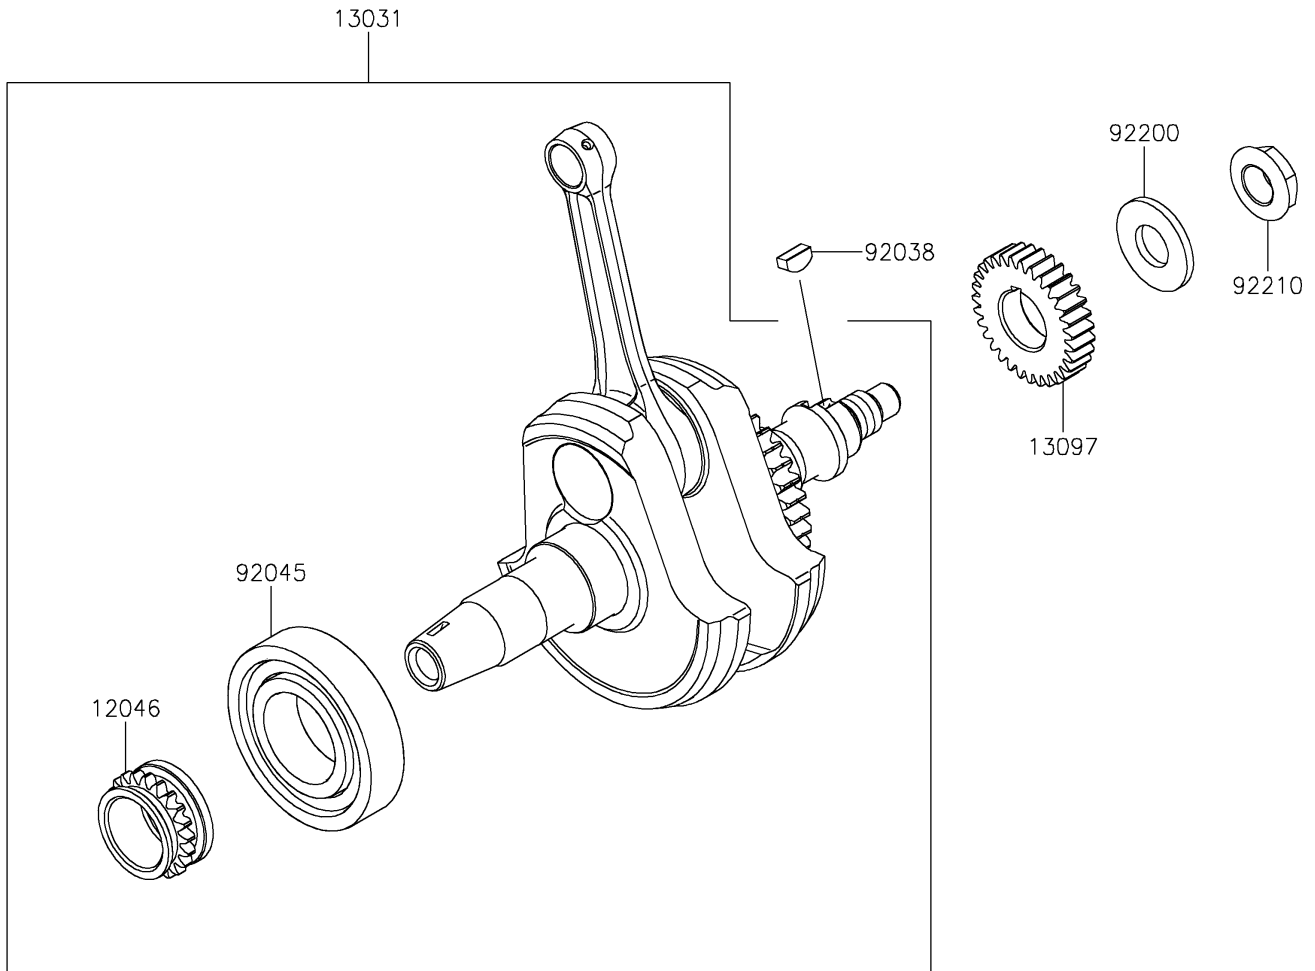

2022 KLX® 230 S PARTS DIAGRAM

Crankshaft

E1321

2022 KLX® 230 S PARTS LIST

Crankshaft

ITEM NAME	PART NUMBER	QUANTITY
SPROCKET,21T (Ref # 12046)	12046-0613	1
CRANKSHAFT-COMP (Ref # 13031)	13031-0908	1
BALANCER (Ref # 13041)	13041-0571	1
GEAR-PRIMARY SPUR,31T (Ref # 13097)	13097-0603	1
GEAR-SPUR,BALANCER,DRIVEN,35T (Ref # 59051)	59051-0856	1
RING-SNAP,18MM (Ref # 92033)	92033-029	1
KEY (Ref # 92038)	92038-1057	1
BEARING-BALL,6207CS17 (Ref # 92045)	92045-0906	1
WASHER,16.3X35X3.2 (Ref # 92200)	92200-0119	1
NUT,16MM (Ref # 92210)	92210-1538	1