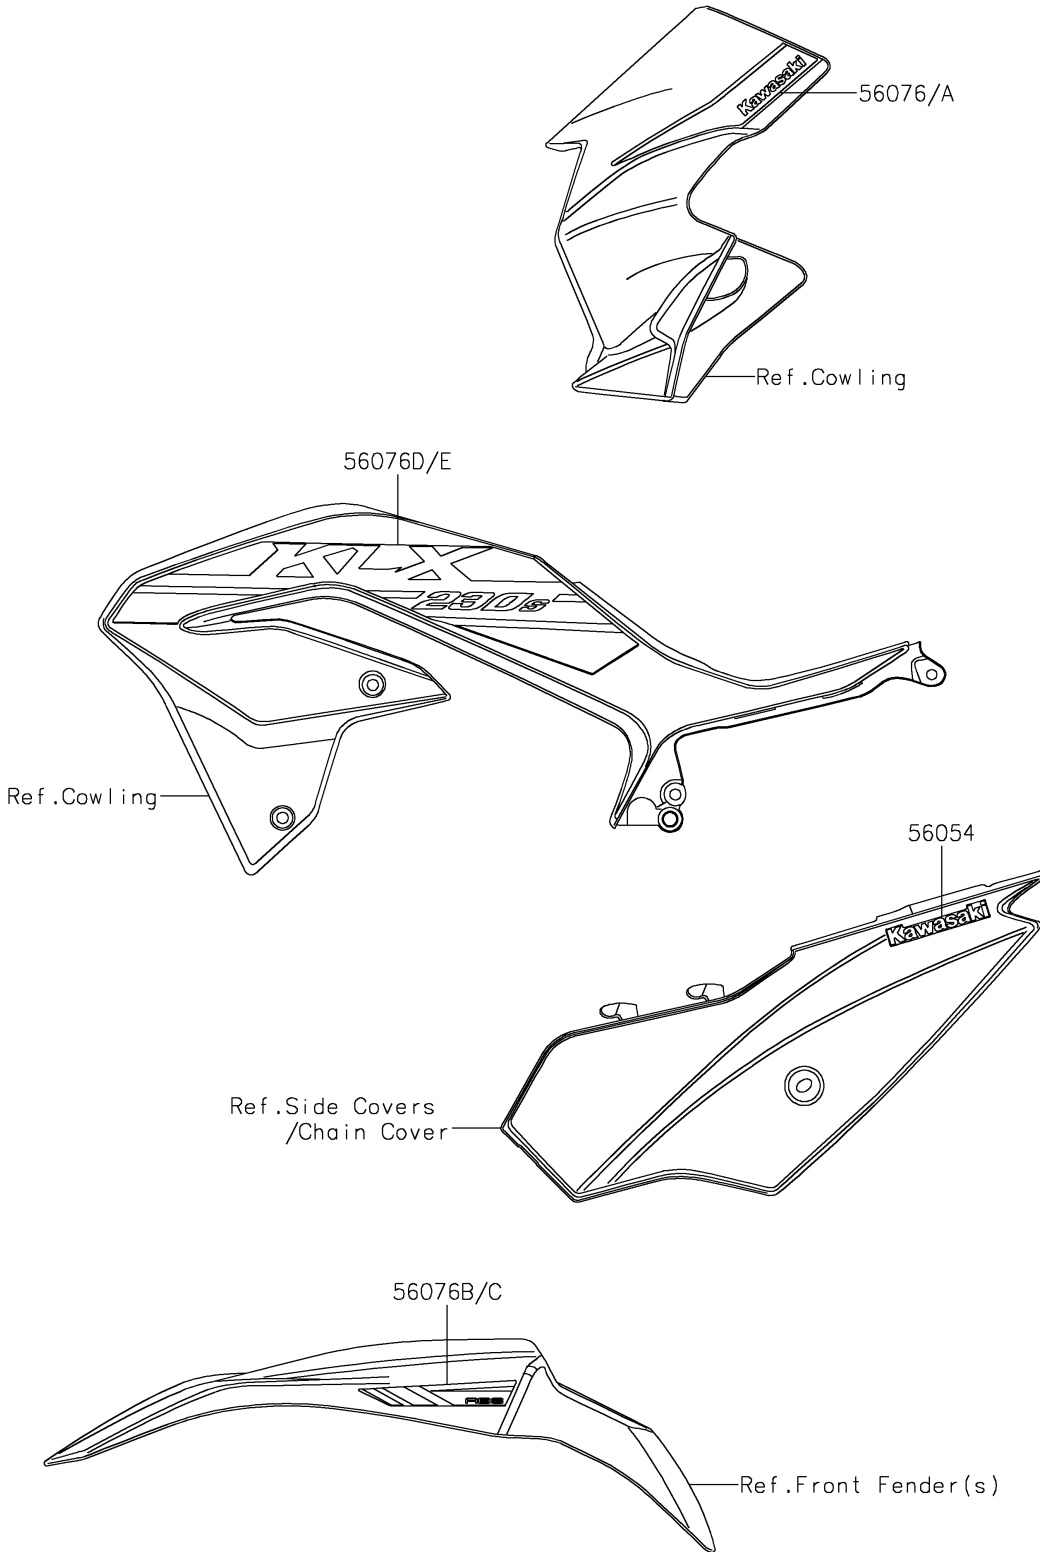

# 2022 KLX® 230 S PARTS DIAGRAM

Decals(U.O.Green)(CA,US)

F2861A

## 2022 KLX® 230 S PARTS LIST

Decals(U.O.Green)(CA,US)

ITEM NAME	PART NUMBER	QUANTITY
MARK,SIDE COVER,KAWASAKI (Ref # 56054)	56054-3759	2
PATTERN,HEAD LAMP COVER,LH (Ref # 56076)	56076-2893	1
PATTERN,HEAD LAMP COVER,RH (Ref # 56076A)	56076-2894	1
PATTERN,FR FENDER,LH (Ref # 56076B)	56076-2895	1
PATTERN,FR FENDER,RH (Ref # 56076C)	56076-2896	1
PATTERN,SHROUD,LH (Ref # 56076D)	56076-2897	1
PATTERN,SHROUD,RH (Ref # 56076E)	56076-2898	1