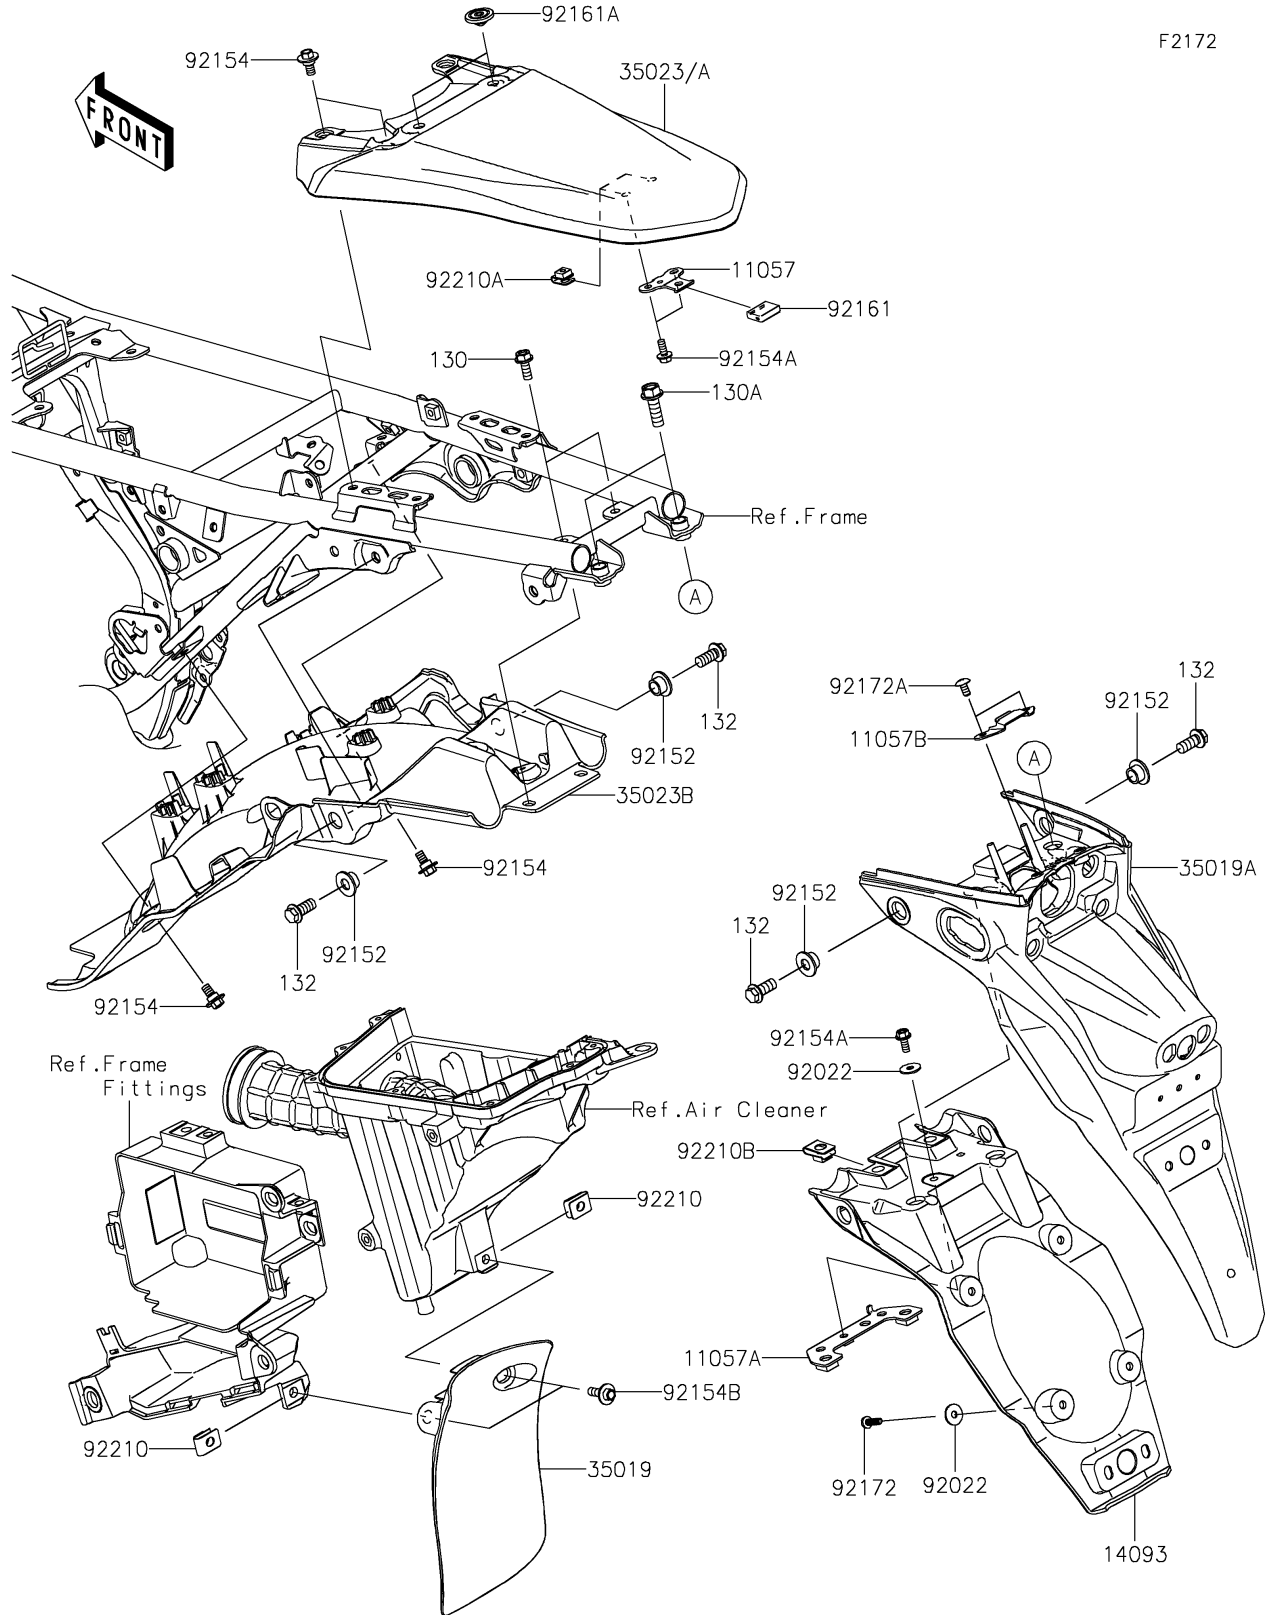

# 2022 KLX® 230S ABS PARTS DIAGRAM

Rear Fender(s)

## 2022 KLX® 230S ABS PARTS LIST

### Rear Fender(s)

ITEM NAME	PART NUMBER	QUANTITY
BRACKET (Ref # 11057)	11057-2330	1
BRACKET (Ref # 11057A)	11057-2331	1
BRACKET (Ref # 11057B)	11057-2332	1
COVER (Ref # 14093)	14093-0860	1
FLAP (Ref # 35019)	35019-0664	1
FLAP,RR FENDER (Ref # 35019A)	35019-0666	1
FENDER-REAR,L.GREEN (Ref # 35023)	35023-0451-290	1
FENDER-REAR (Ref # 35023B)	35023-0459	1
WASHER,5.2X16X1.2 (Ref # 92022)	92022-263	5
COLLAR (Ref # 92152)	92152-2542	4
BOLT,FLANGED,6X9 (Ref # 92154)	92154-0546	6
BOLT,FLANGED,5X12 (Ref # 92154A)	92154-1215	3
BOLT,FLANGED,6X28 (Ref # 92154B)	92154-1739	2
DAMPER,15X21X5.5 (Ref # 92161)	92161-1472	1
DAMPER,8X22X10 (Ref # 92161A)	92161-1685	2
SCREW,TAPPING,5X16 (Ref # 92172)	92172-0790	4
SCREW,CROS,5X10 (Ref # 92172A)	92172-1255	2
NUT,6MM (Ref # 92210)	92210-0218	2
NUT,PLATE,5MM (Ref # 92210A)	92210-0262	2
NUT,6MM (Ref # 92210B)	92210-0474	2
BOLT-FLANGED,6X16 (Ref # 130)	130BA0616	2
BOLT-FLANGED,8X25 (Ref # 130A)	130BA0825	2
BOLT-FLANGED-SMALL,8X18 (Ref # 132)	132BA0818	4