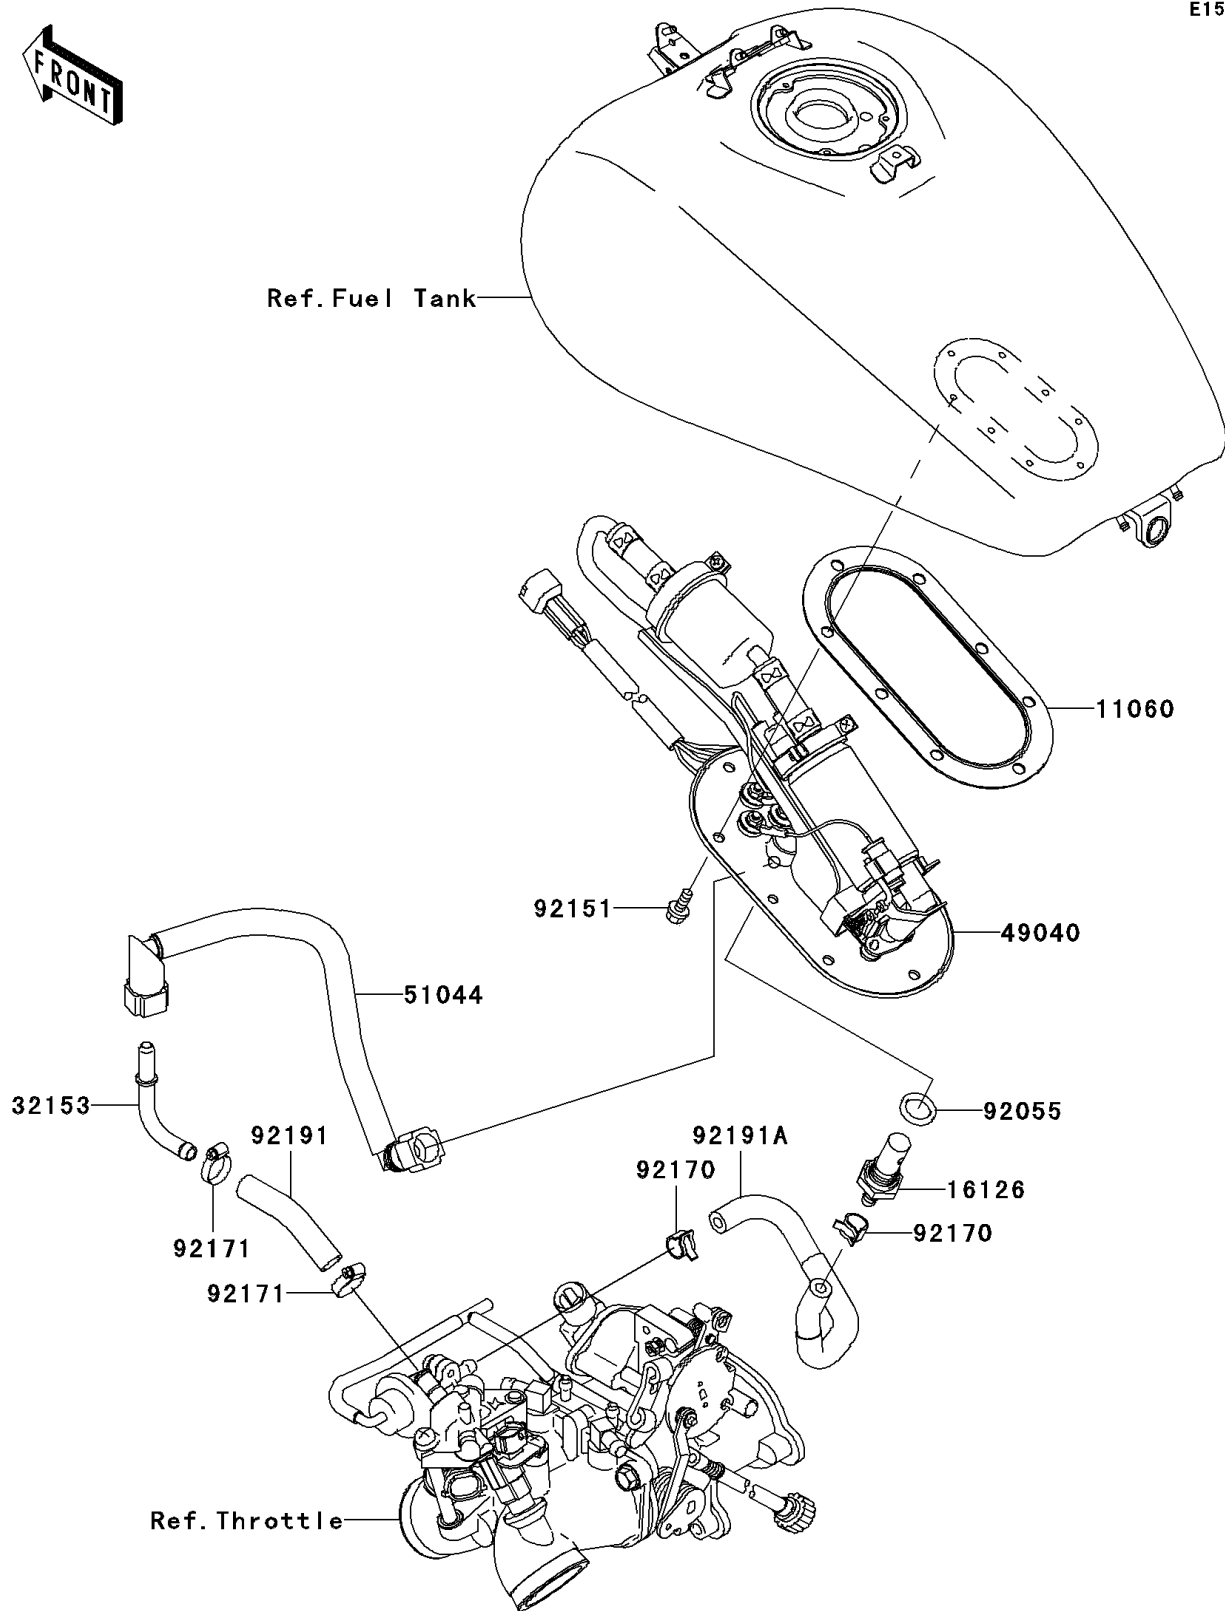

2002 Vulcan 1500 Mean Streak PARTS DIAGRAM

Fuel Pump

E1520

2002 Vulcan 1500 Mean Streak PARTS LIST

Fuel Pump

ITEM NAME	PART NUMBER	QUANTITY
GASKET (Ref # 11060)	11060-1929	1
VALVE (Ref # 16126)	16126-1418	1
PIPE (Ref # 32153)	32153-1414	1
PUMP-FUEL (Ref # 49040)	49040-1074	1
TUBE-ASSY (Ref # 51044)	51044-1212	1
RING-O,14.8X2.4 (Ref # 92055)	92055-1667	1
BOLT,FLANGED,5X12 (Ref # 92151)	92151-1599	1
CLAMP (Ref # 92170)	92170-1492	1
CLAMP (Ref # 92171)	92171-1274	1
TUBE (Ref # 92191)	92191-1536	1
TUBE (Ref # 92191A)	92191-1557	1