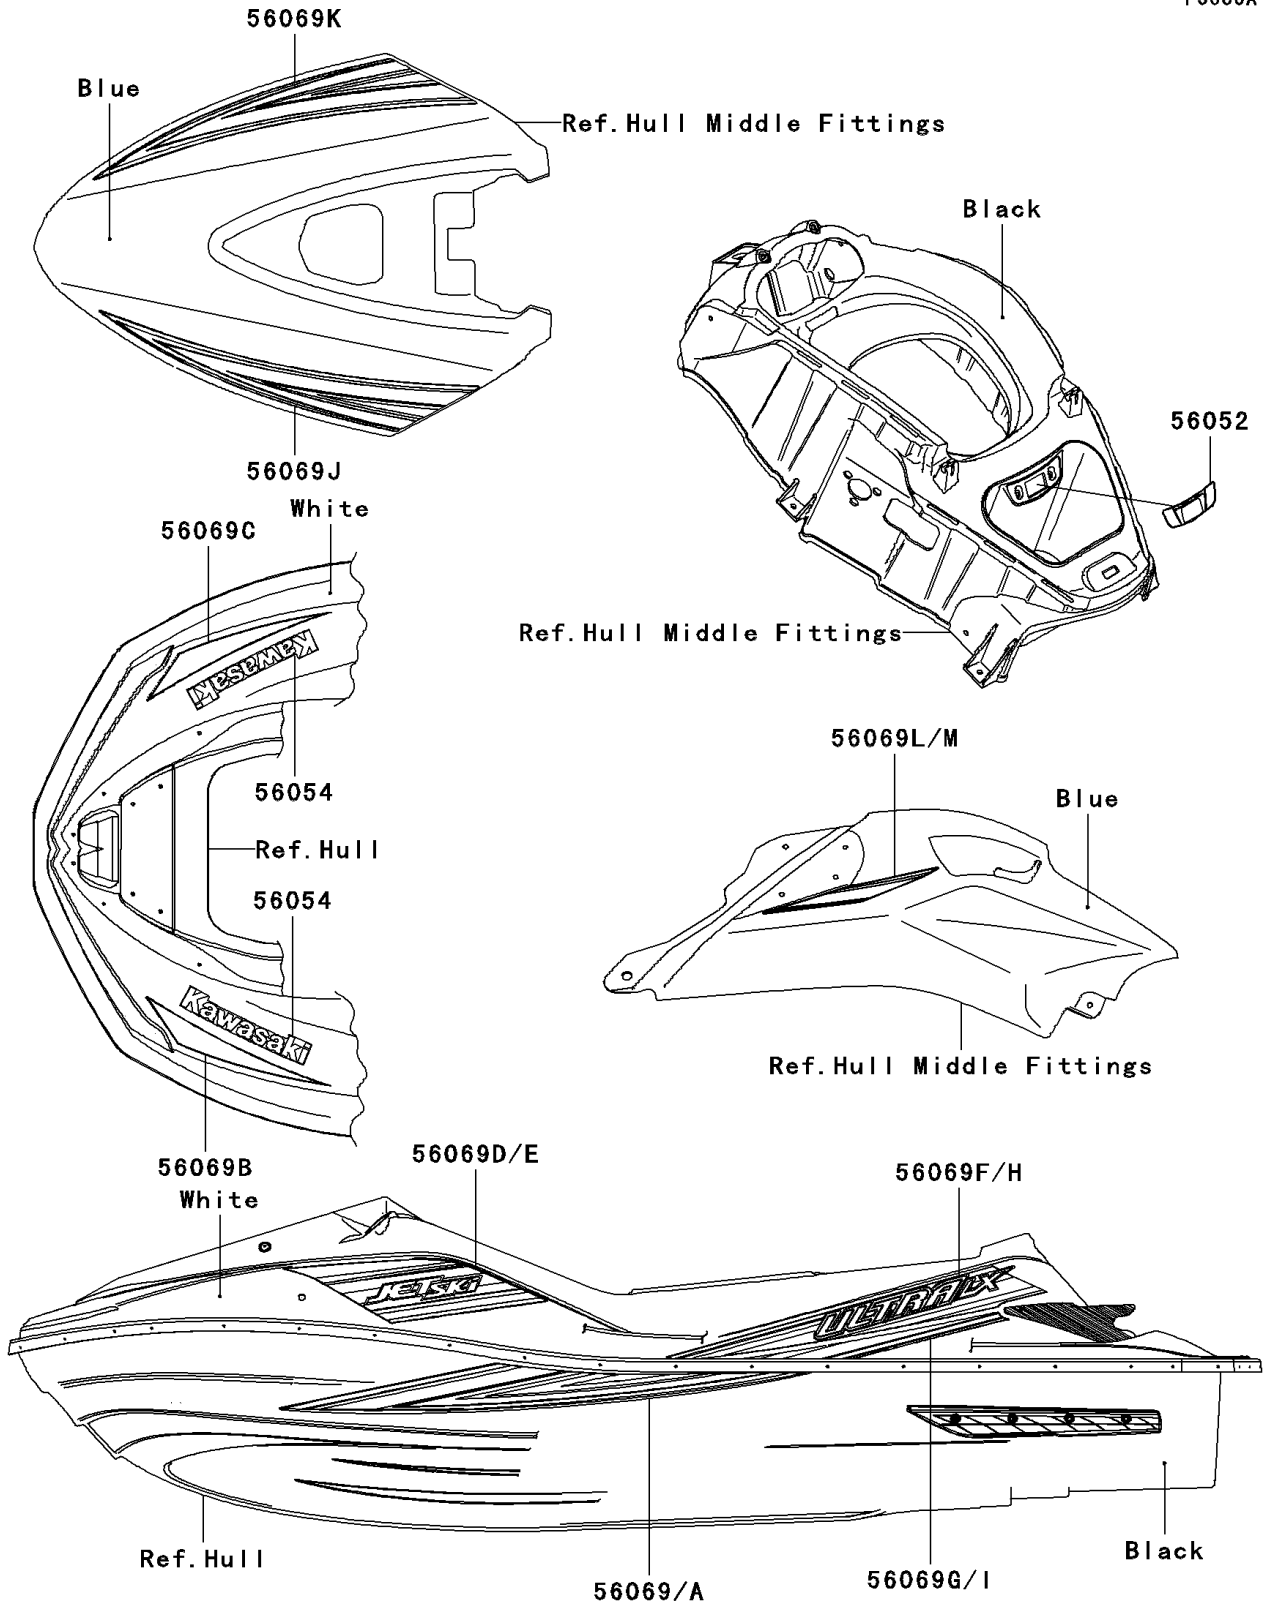

# 2010 Jet Ski® Ultra® LX PARTS DIAGRAM

Decals(GAF)

F3880A

## 2010 Jet Ski® Ultra® LX PARTS LIST

Decals(GAF)

ITEM NAME	PART NUMBER	QUANTITY
MARK,IMMOBILIZER (Ref # 56052)	56052-3878	1
MARK,DECK,KAWASAKI (Ref # 56054)	56054-3738	2
PATTERN,HULL,LH (Ref # 56069)	56069-3737	1
PATTERN,HULL,RH (Ref # 56069A)	56069-3738	1
PATTERN,DECK,FR,LH (Ref # 56069B)	56069-3739	1
PATTERN,DECK,FR,RH (Ref # 56069C)	56069-3740	1
PATTERN,DECK,CNT,LH (Ref # 56069D)	56069-3741	1
PATTERN,DECK,CNT,RH (Ref # 56069E)	56069-3742	1
PATTERN,DECK,RR,UPP,LH (Ref # 56069F)	56069-3743	1
PATTERN,DECK,RR,LWR,LH (Ref # 56069G)	56069-3744	1
PATTERN,DECK,RR,UPP,RH (Ref # 56069H)	56069-3745	1
PATTERN,DECK,RR,LWR,RH (Ref # 56069I)	56069-3746	1
PATTERN,HATCH COVER,LH (Ref # 56069J)	56069-3747	1
PATTERN,HATCH COVER,RH (Ref # 56069K)	56069-3748	1
PATTERN,SIDE COVER,LH (Ref # 56069L)	56069-3749	1
PATTERN,SIDE COVER,RH (Ref # 56069M)	56069-3750	1