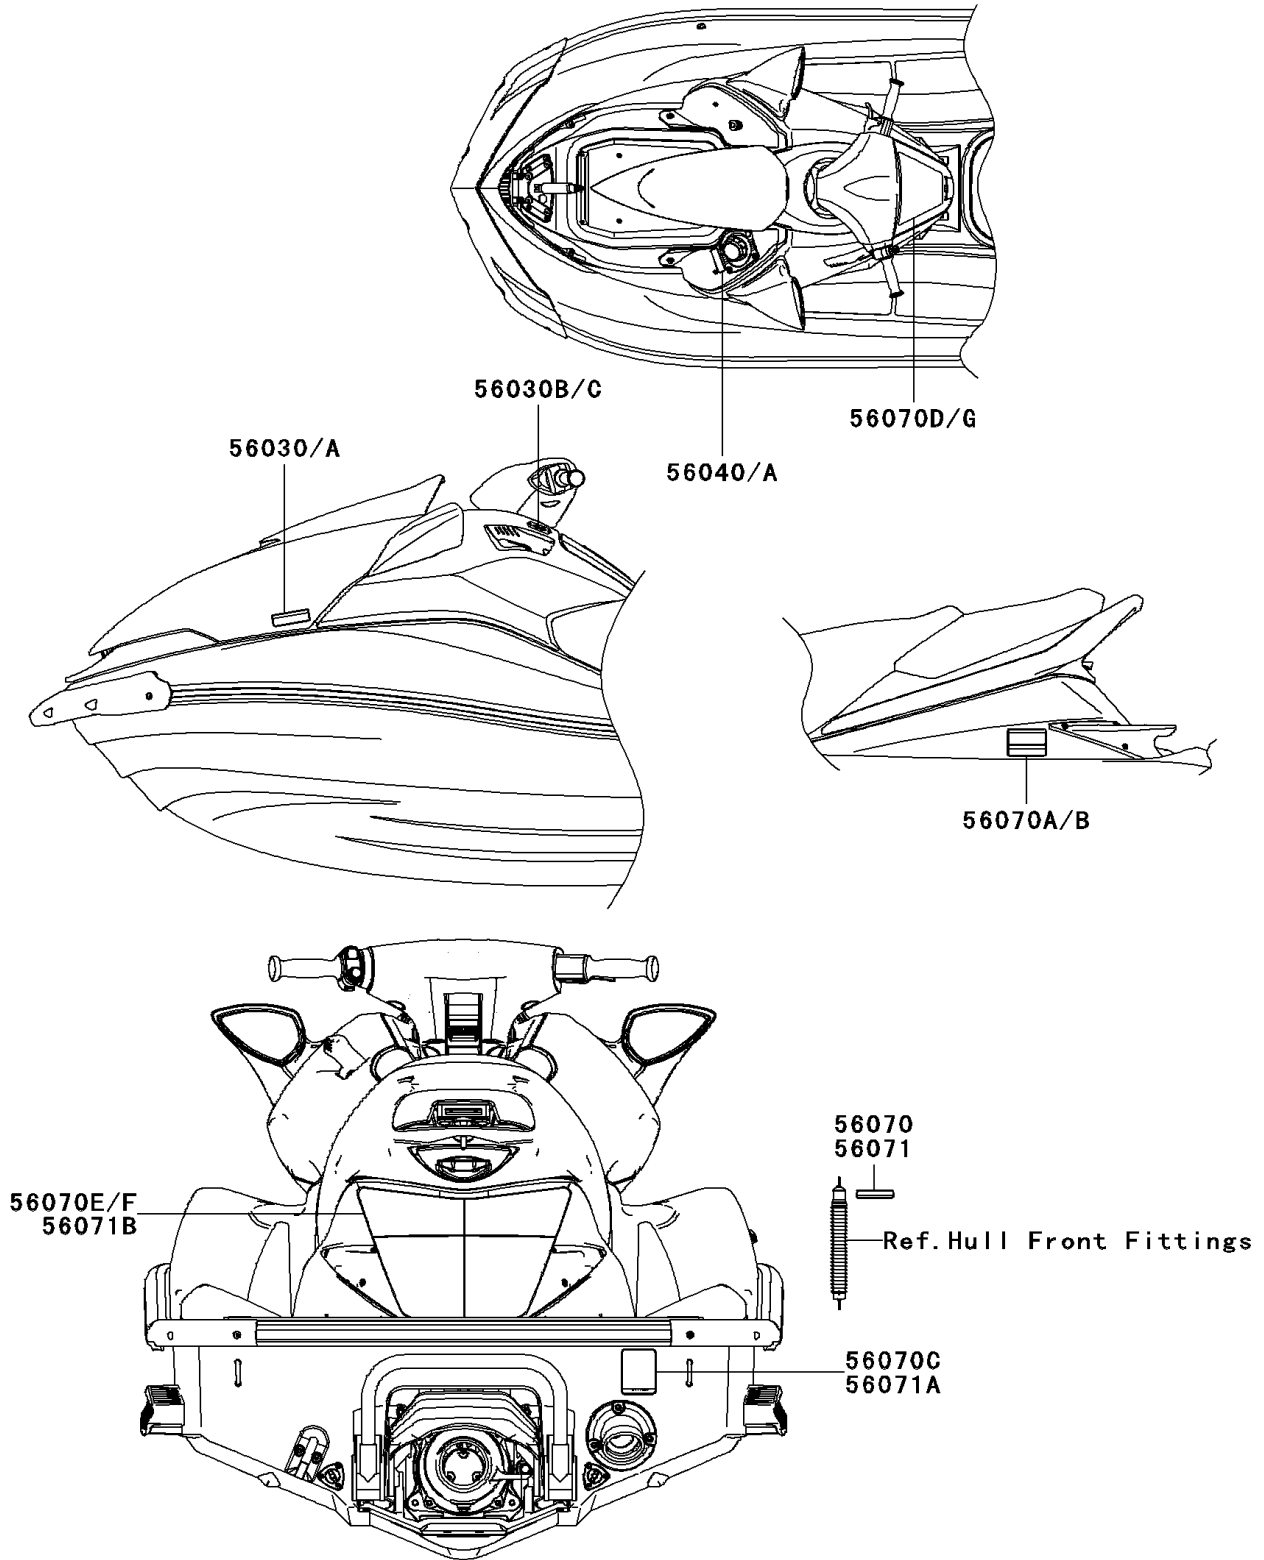

# 2010 Jet Ski® Ultra® LX PARTS DIAGRAM

Labels

F3183

## 2010 Jet Ski® Ultra® LX PARTS LIST

### Labels

ITEM NAME	PART NUMBER	QUANTITY
LABEL,FIRE EXTINGUISHER (Ref # 56030)	56030-3755	1
LABEL,REVERSE (Ref # 56030B)	56030-3815	1
LABEL-WARNING,GASOLINE (Ref # 56040)	56040-3972	1
LABEL-WARNING,DAMPER (Ref # 56070)	56070-3876	1
LABEL-WARNING,GRAB HANDLE&STEP (Ref # 56070A)	56070-3964	1
LABEL-WARNING,RIGHTING (Ref # 56070C)	56070-3986	1
LABEL-WARNING,TETHER SWITCH (Ref # 56070D)	56070-3988	1
LABEL-WARNING,IMPORTANT SAFETY (Ref # 56070E)	56070-3989	1