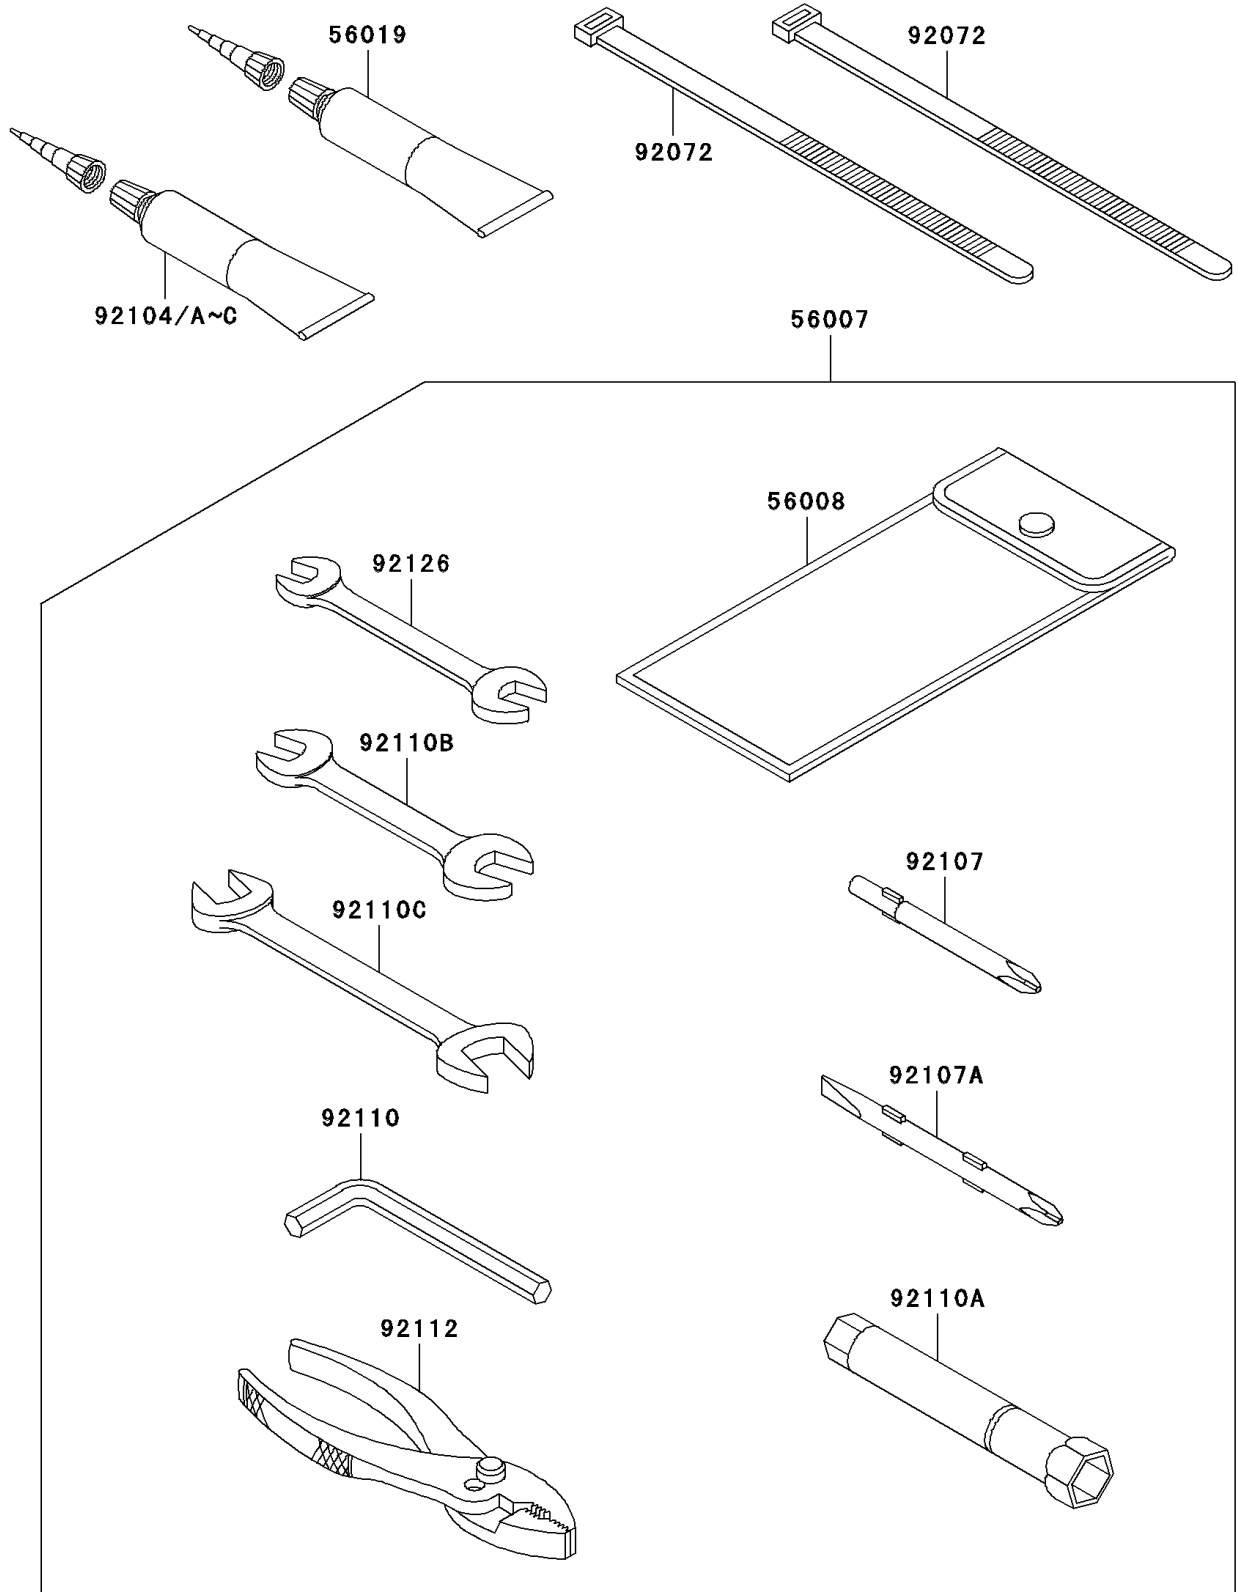

2010 Jet Ski® Ultra® LX PARTS DIAGRAM

Owner's Tools

F3182

2010 Jet Ski® Ultra® LX PARTS LIST

Owner's Tools

ITEM NAME	PART NUMBER	QUANTITY
TOOL-KIT (Ref # 56007)	56007-3716	1
BAG,TOOL (Ref # 56008)	56008-3704	1
GASKET-LIQUID,TB1211,WHITE (Ref # 56019)	56019-120	1
BAND,L=250 (Ref # 92072)	92072-1237	2
GASKET-LIQUID,TB1211F,CLEAR (Ref # 92104)	92104-0004	1
GASKET-LIQUID,TB1215B,BLACK (Ref # 92104A)	92104-1062	1
GASKET-LIQUID,TB1215,GRAY (Ref # 92104B)	92104-1065	1
GASKET-LIQUID,TB1521,BROWN (Ref # 92104C)	92104-3701	1
TOOL-DRIVER,#3PHILLIPS (Ref # 92107)	92107-005	1
TOOL-DRIVER,#2PHILLIPS&SLOT (Ref # 92107A)	92107-1051	1
TOOL-WRENCH,ALLEN,5MM (Ref # 92110)	92110-1015	1
TOOL-WRENCH,BOX,16MM (Ref # 92110A)	92110-1145	1
TOOL-WRENCH,OPEN END,10X12 (Ref # 92110B)	92110-1152	1
TOOL-WRENCH,OPEN END,14X17 (Ref # 92110C)	92110-1153	1
TOOL-PLIERS (Ref # 92112)	92112-1001	1
TOOL-WRENCH,OPEN END,8X10 (Ref # 92126)	92126-004	1