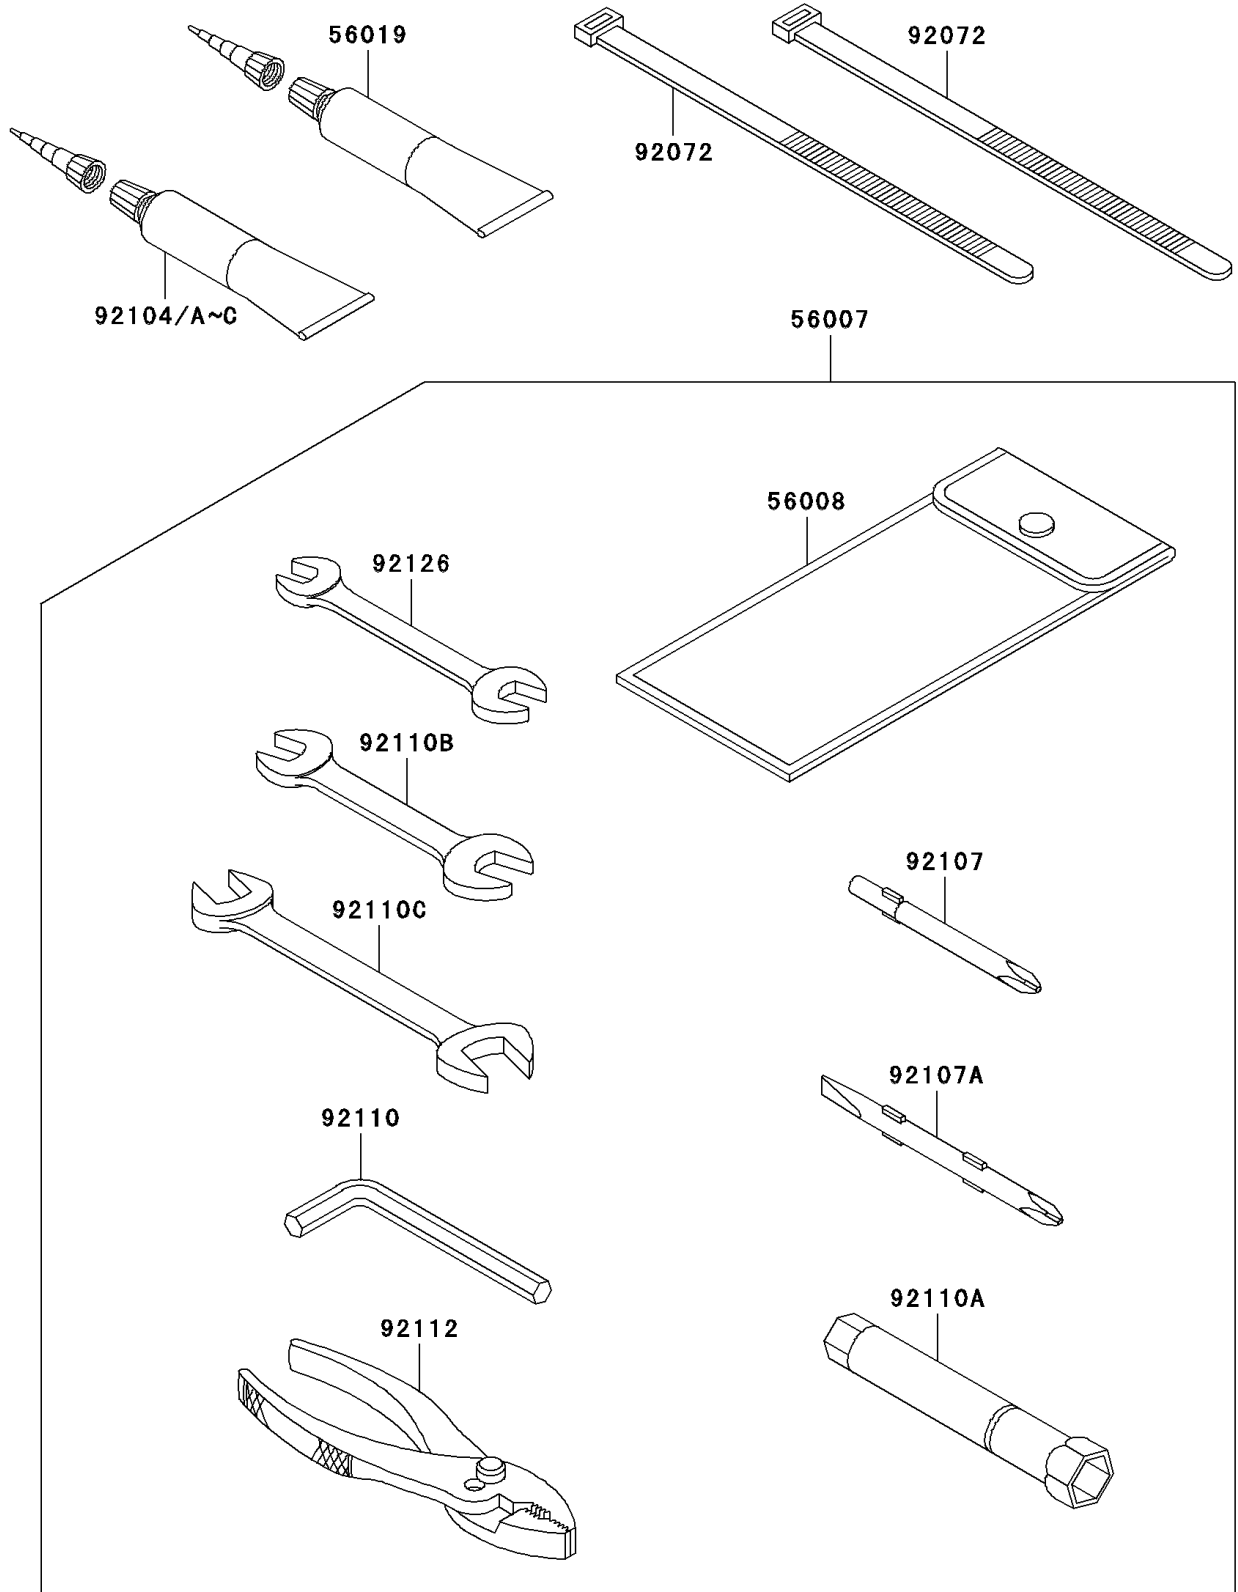

2009 Jet Ski® Ultra® LX PARTS DIAGRAM

Owner's Tools

F3182

2009 Jet Ski® Ultra® LX PARTS LIST

Owner's Tools

ITEM NAME	PART NUMBER	QUANTITY
TOOL-KIT (Ref # 56007)	56007-3716	1
BAG,TOOL (Ref # 56008)	56008-3704	1
GASKET-LIQUID,TB1211,WHITE (Ref # 56019)	56019-120	1
BAND,L=250 (Ref # 92072)	92072-1237	2
GASKET-LIQUID,TB1211F,CLEAR (Ref # 92104)	92104-0004	1
GASKET-LIQUID,TB1215B,BLACK (Ref # 92104A)	92104-1062	1
GASKET-LIQUID,TB1215,GRAY (Ref # 92104B)	92104-1065	1
GASKET-LIQUID,TB1521,BROWN (Ref # 92104C)	92104-3701	1
TOOL-DRIVER,#3PHILLIPS (Ref # 92107)	92107-005	1
TOOL-DRIVER,#2PHILLIPS&SLOT (Ref # 92107A)	92107-1051	1
TOOL-WRENCH,ALLEN,5MM (Ref # 92110)	92110-1015	1
TOOL-WRENCH,BOX,16MM (Ref # 92110A)	92110-1145	1
TOOL-WRENCH,OPEN END,10X12 (Ref # 92110B)	92110-1152	1
TOOL-WRENCH,OPEN END,14X17 (Ref # 92110C)	92110-1153	1
TOOL-PLIERS (Ref # 92112)	92112-1001	1
TOOL-WRENCH,OPEN END,8X10 (Ref # 92126)	92126-004	1