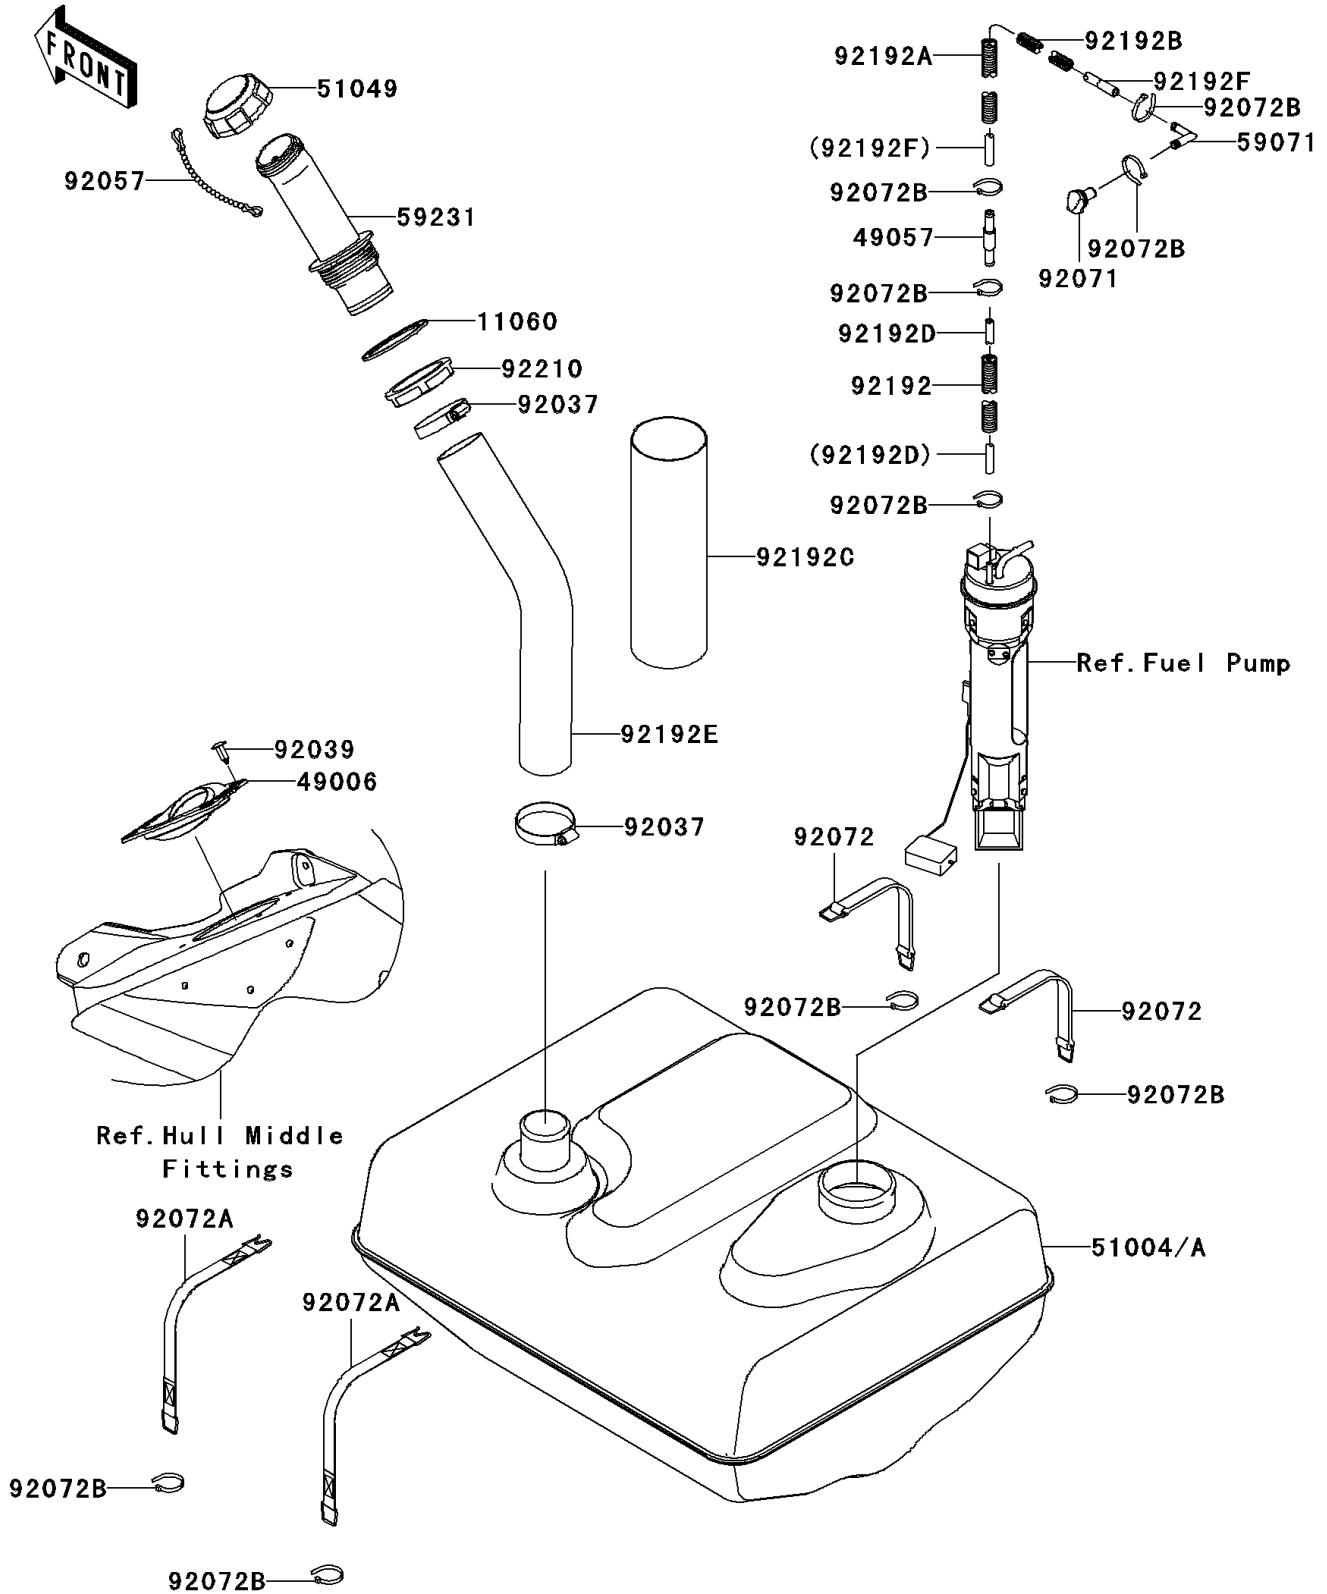

2010 Jet Ski® Ultra® LX PARTS DIAGRAM

Fuel Tank

F3173

2010 Jet Ski® Ultra® LX PARTS LIST

Fuel Tank

ITEM NAME	PART NUMBER	QUANTITY
GASKET,FUEL-FILLER (Ref # 11060)	11060-3780	1
BOOT (Ref # 49006)	49006-3719	1
VALVE-RELIEF (Ref # 49057)	49057-3707	1
TANK-FUEL (Ref # 51004)	51004-3742	1
CAP-TANK,FUEL (Ref # 51049)	51049-3726	1
JOINT (Ref # 59071)	59071-3736	1
FILLER,FUEL TANK (Ref # 59231)	59231-3727	1
CLAMP (Ref # 92037)	92037-3738	2
RIVET (Ref # 92039)	92039-3788	4
CHAIN,COVER,L=100 (Ref # 92057)	92057-3704	1
GROMMET (Ref # 92071)	92071-3841	1
BAND (Ref # 92072)	92072-3845	2
BAND (Ref # 92072A)	92072-3847	2
BAND,L=100.08 (Ref # 92072B)	92072-3882	9
TUBE,CORRUGATED,L=120 (Ref # 92192)	92192-3749	1
TUBE,CORRUGATED,L=700 (Ref # 92192A)	92192-3750	1
TUBE,CORRUGATED,L=350 (Ref # 92192B)	92192-3788	1
TUBE,86X89X300 (Ref # 92192C)	92192-3822	1
TUBE,5.8X10.8X100 (Ref # 92192D)	92192-3840	1
TUBE,FUEL TANK-FILLER (Ref # 92192E)	92192-3841	1
TUBE,5.8X10.8X1000 (Ref # 92192F)	92192-3849	1
NUT,FILLER (Ref # 92210)	92210-3751	1