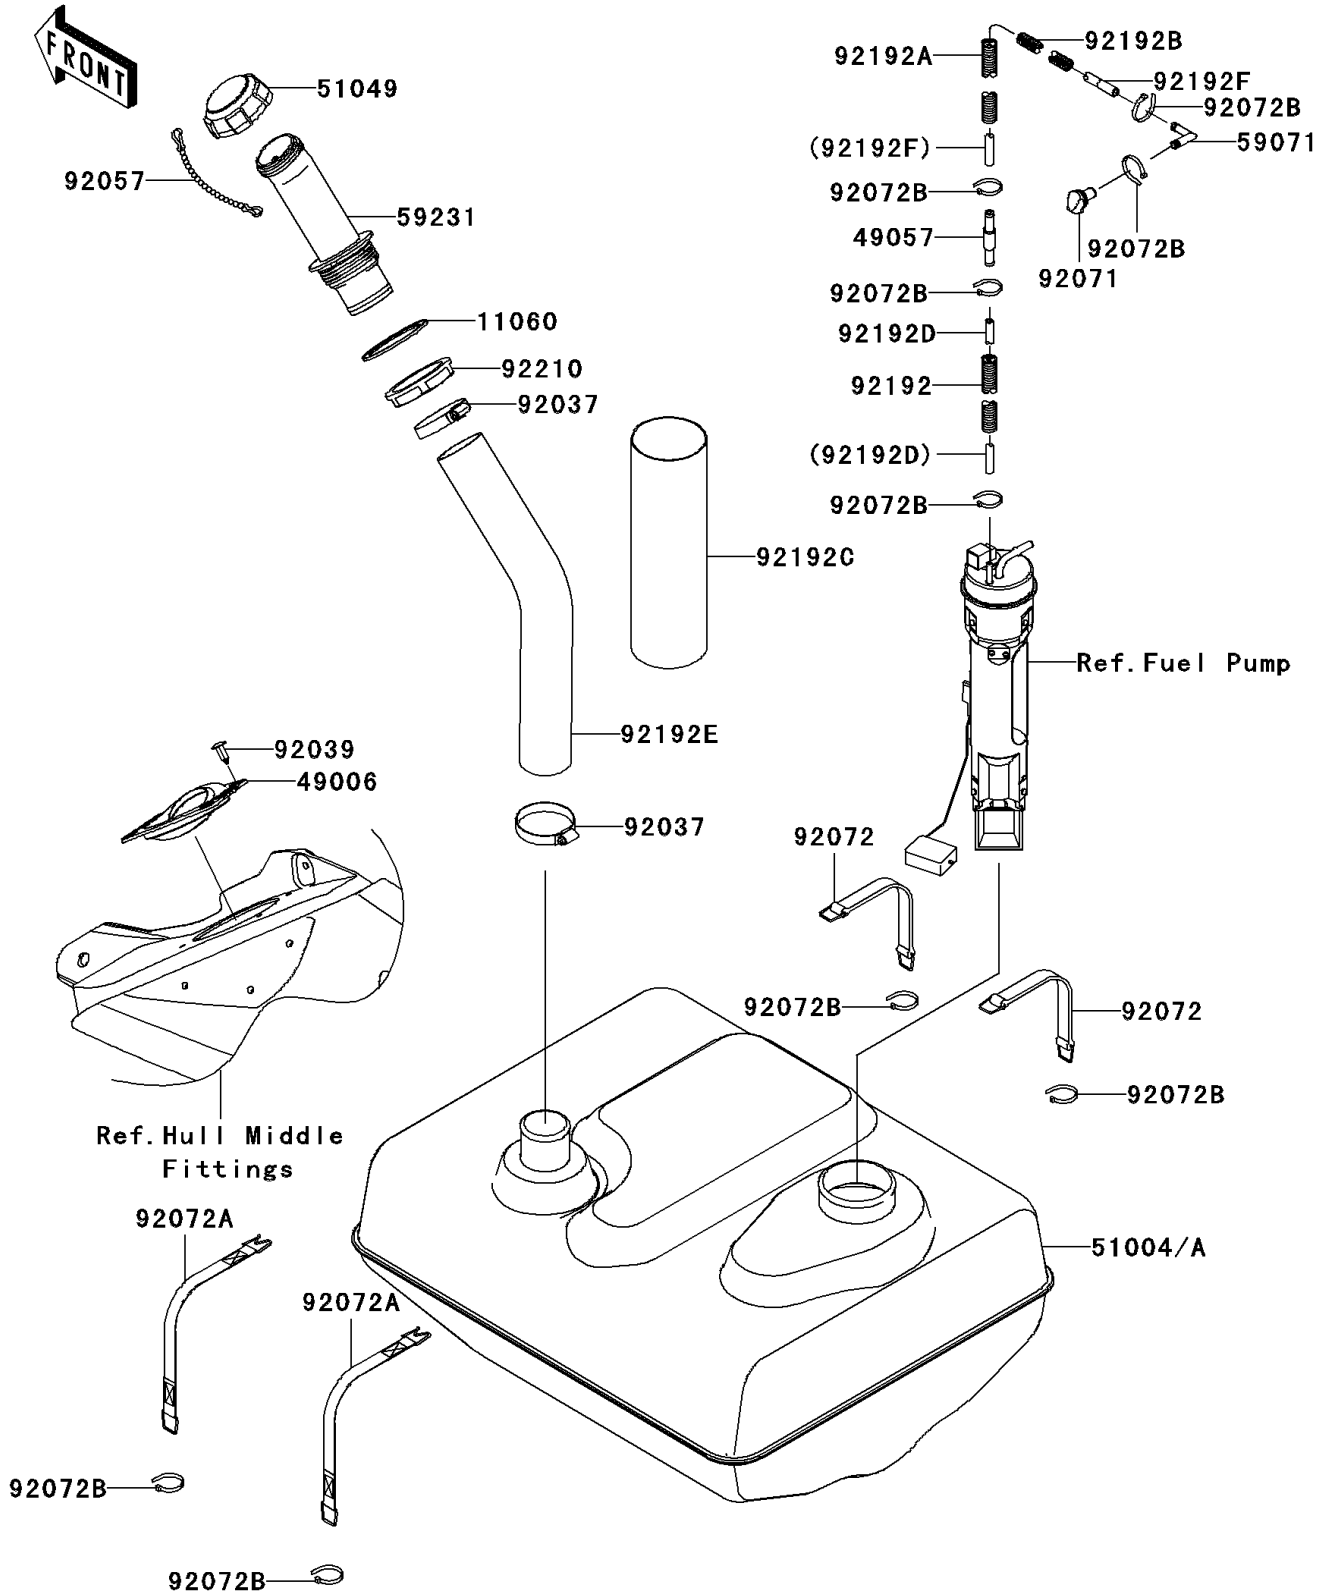

2009 Jet Ski® Ultra® LX PARTS DIAGRAM

Fuel Tank

F3173

2009 Jet Ski® Ultra® LX PARTS LIST

Fuel Tank

ITEM NAME	PART NUMBER	QUANTITY
GASKET,FUEL-FILLER (Ref # 11060)	11060-3780	1
BOOT (Ref # 49006)	49006-3719	1
VALVE-RELIEF (Ref # 49057)	49057-3707	1
TANK-FUEL (Ref # 51004)	51004-3742	1
CAP-TANK,FUEL (Ref # 51049)	51049-3726	1
JOINT (Ref # 59071)	59071-3736	1
FILLER,FUEL TANK (Ref # 59231)	59231-3727	1
CLAMP (Ref # 92037)	92037-3738	2
RIVET (Ref # 92039)	92039-3788	4
CHAIN,COVER,L=100 (Ref # 92057)	92057-3704	1
GROMMET (Ref # 92071)	92071-3841	1
BAND (Ref # 92072)	92072-3845	2
BAND (Ref # 92072A)	92072-3847	2
BAND,L=100.08 (Ref # 92072B)	92072-3882	9
TUBE,CORRUGATED,L=120 (Ref # 92192)	92192-3749	1
TUBE,CORRUGATED,L=700 (Ref # 92192A)	92192-3750	1
TUBE,CORRUGATED,L=350 (Ref # 92192B)	92192-3788	1
TUBE,86X89X300 (Ref # 92192C)	92192-3822	1
TUBE,5.8X10.8X100 (Ref # 92192D)	92192-3840	1
TUBE,FUEL TANK-FILLER (Ref # 92192E)	92192-3841	1
TUBE,5.8X10.8X1000 (Ref # 92192F)	92192-3849	1
NUT,FILLER (Ref # 92210)	92210-3751	1