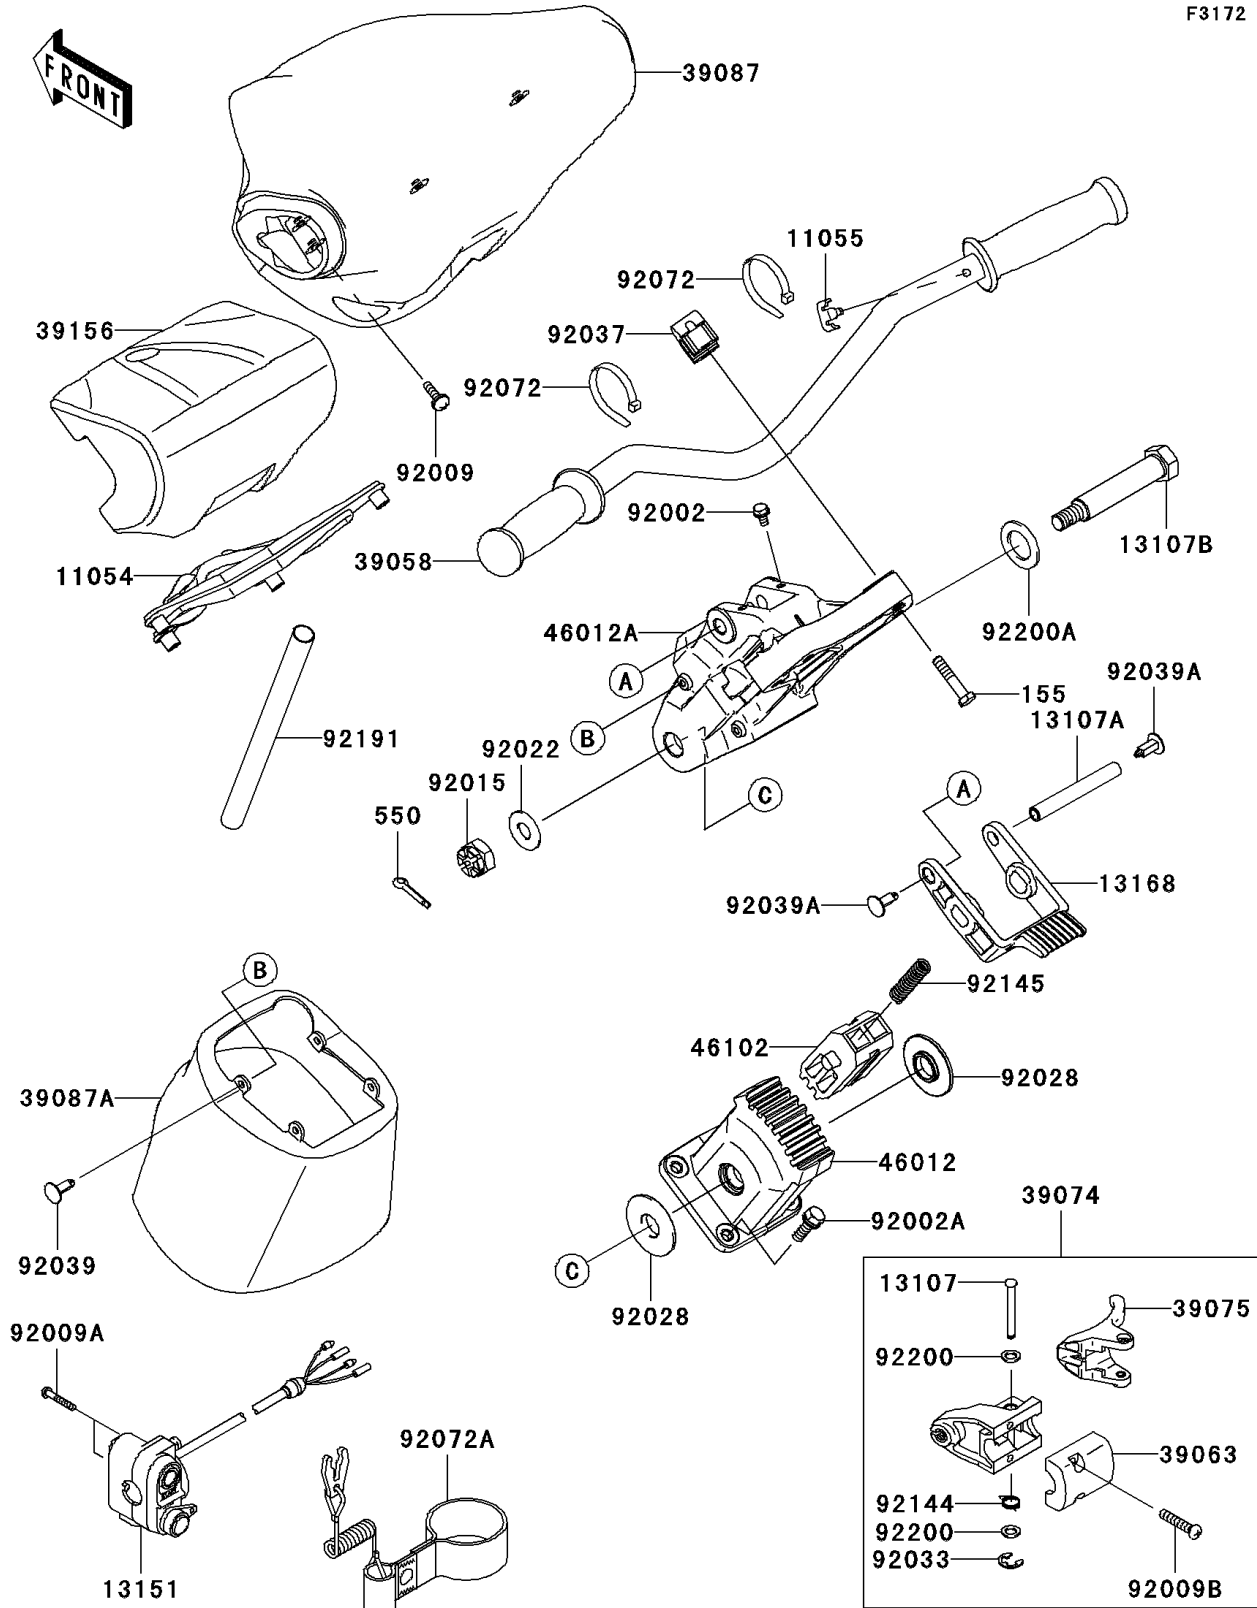

2010 Jet Ski® Ultra® LX PARTS DIAGRAM

Handlebar

F3172

2010 Jet Ski® Ultra® LX PARTS LIST

Handlebar

ITEM NAME	PART NUMBER	QUANTITY
BRACKET,HANDLE PAD (Ref # 11054)	11054-3710	1
BRACKET,THROTTLE LEVER (Ref # 11055)	11055-3709	1
SHAFT (Ref # 13107)	13107-3740	1
SHAFT (Ref # 13107A)	13107-3795	1
SHAFT,HANDLE HOLDER PIVOT (Ref # 13107B)	13107-3803	1
SWITCH-COMP,STOP&START (Ref # 13151)	13151-3722	1
LEVER (Ref # 13168)	13168-3754	1
HANDLE-COMP,F.BLACK (Ref # 39058)	39058-3744-6Z	1
HOUSING-CONTROL (Ref # 39063)	39063-3727	1
LEVER-ASSY-THROTTLE (Ref # 39074)	39074-3726	1
LEVER-THROTTLE (Ref # 39075)	39075-3714	1
PAD-HANDLE,F.BLACK (Ref # 39087)	39087-3735-6Z	1
PAD-HANDLE,F.BLACK (Ref # 39087A)	39087-3737-6Z	1
PAD,HANDLE (Ref # 39156)	39156-3845	1
HOLDER-HANDLE,LWR (Ref # 46012)	46012-3730	1
HOLDER-HANDLE,UPP (Ref # 46012A)	46012-3732	1
ROD,HANDLE POSITION (Ref # 46102)	46102-3733	1
BOLT,6X12 (Ref # 92002)	92002-3763	2
BOLT,8X25 (Ref # 92002A)	92002-3774	4
SCREW,6X20 (Ref # 92009)	92009-3781	4
SCREW,5X30 (Ref # 92009A)	92009-3836	2
SCREW,6X30 (Ref # 92009B)	92009-3837	2
NUT,CASTLE,14MM (Ref # 92015)	92015-3805	1
WASHER,15X34X2.0 (Ref # 92022)	92022-3738	1
BUSHING (Ref # 92028)	92028-3743	2
RING-SNAP (Ref # 92033)	92033-3723	1
CLAMP,HANDLEBAR (Ref # 92037)	92037-503	2
RIVET (Ref # 92039)	92039-3787	4
RIVET (Ref # 92039A)	92039-3788	2

2010 Jet Ski® Ultra® LX PARTS LIST

Handlebar

ITEM NAME	PART NUMBER	QUANTITY
BAND,L=188.85 (Ref # 92072)	92072-0105	2
BAND,TETHER SWITCH (Ref # 92072A)	92072-3816	1
SPRING (Ref # 92144)	92144-3749	1
SPRING (Ref # 92145)	92145-3723	2
TUBE,22X24X200 (Ref # 92191)	92191-3792	1
WASHER (Ref # 92200)	92200-3738	2
WASHER,21X34X2 (Ref # 92200A)	92200-3802	1
BOLT-WSP-SMALL,8X50 (Ref # 155)	155R0850	4
PIN-COTTER,3X35 (Ref # 550)	550S3035	1