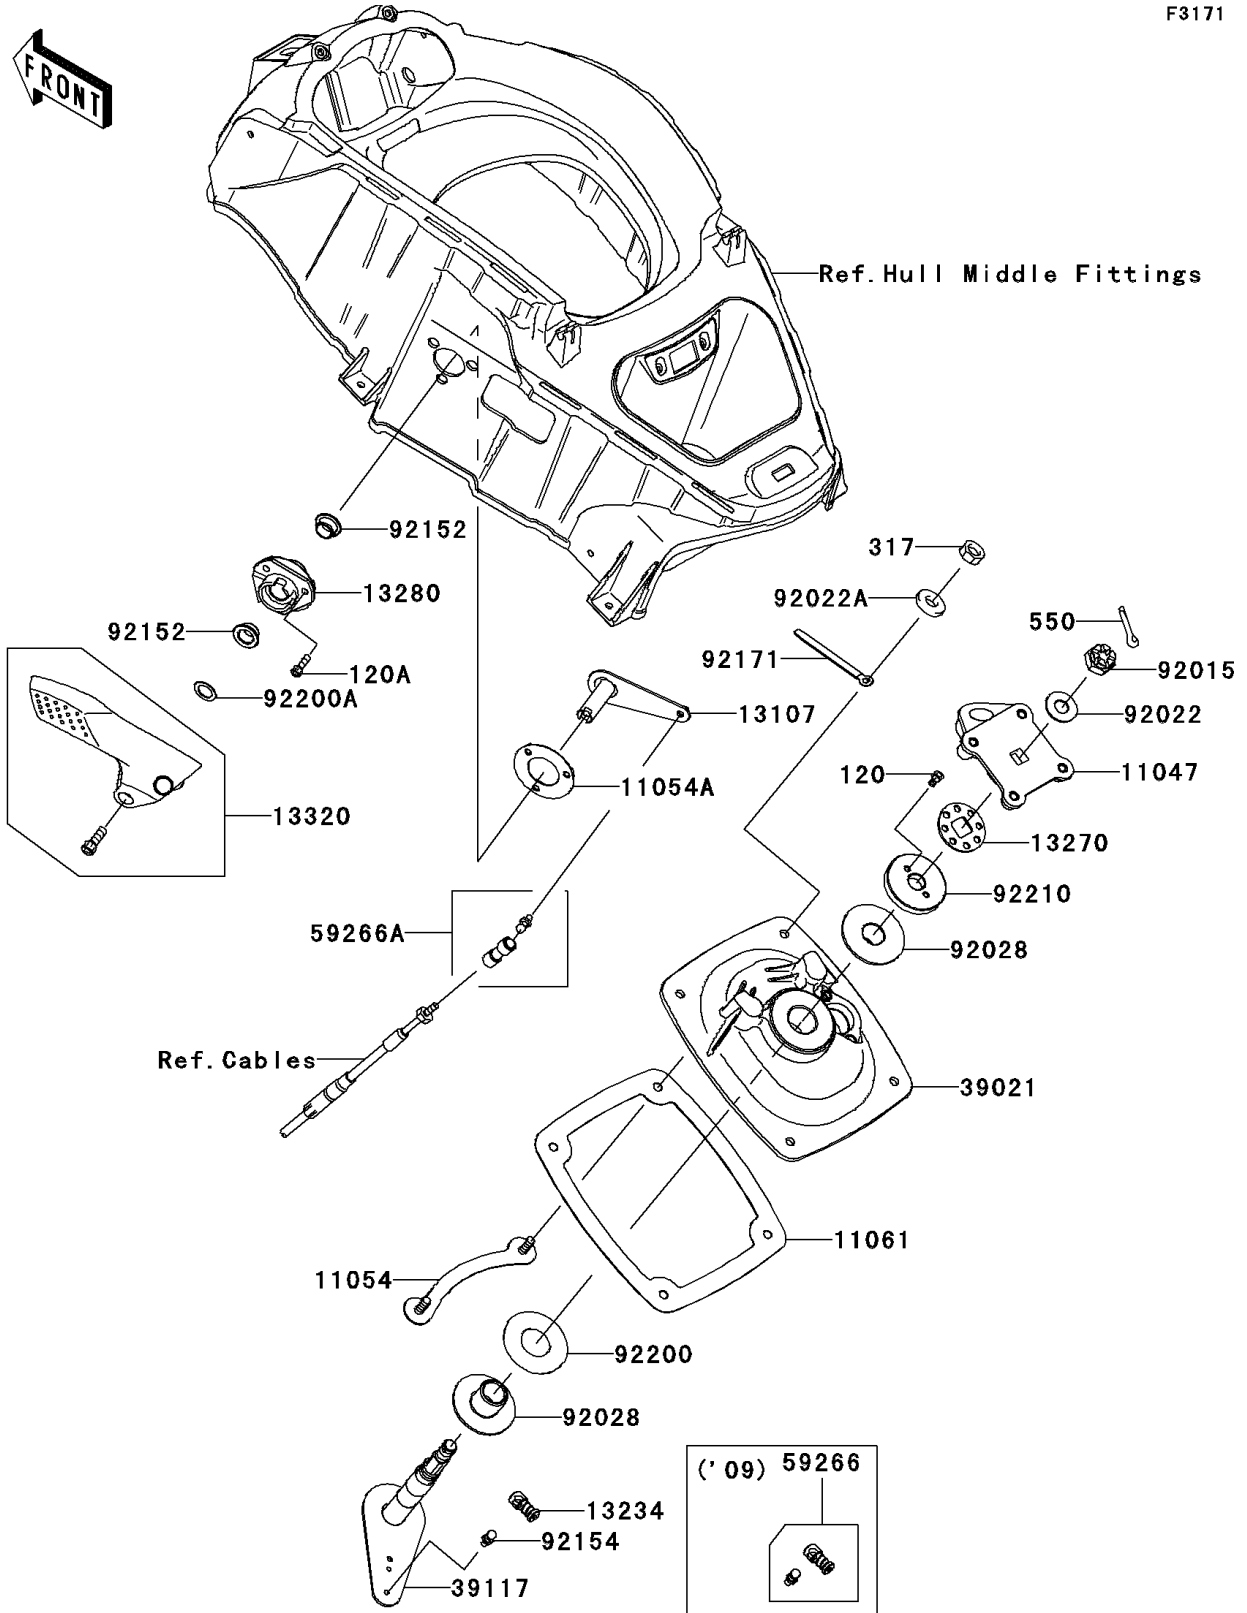

2011 JET SKI® Ultra® LX PARTS DIAGRAM

Handle Pole

F3171

2011 JET SKI® Ultra® LX PARTS LIST

Handle Pole

ITEM NAME	PART NUMBER	QUANTITY
BRACKET,HANDLE HOLDER (Ref # 11047)	11047-3759	1
BRACKET,HANDLE POLE BRACKET (Ref # 11054)	11054-3701	2
BRACKET (Ref # 11054A)	11054-3712	1
GASKET,HANDLE POLE BRACKET (Ref # 11061)	11061-3739	1
SHAFT (Ref # 13107)	13107-3799	1
SHAFT-COMP (Ref # 13234)	13234-3713	1
PLATE,STEERING NUT (Ref # 13270)	13270-3808	1
HOLDER (Ref # 13280)	13280-3752	1
LEVER-ASSY,REVERSE (Ref # 13320)	13320-3719	1
BRACKET-HANDLE POLE (Ref # 39021)	39021-3716	1
SHAFT-STRG (Ref # 39117)	39117-3715	1
JOINT-BALL (Ref # 59266A)	59266-3710	1
NUT,CASTLE,14MM (Ref # 92015)	92015-3805	1
WASHER,15X34X2.0 (Ref # 92022)	92022-3738	1
WASHER,8.4X23X2.5 (Ref # 92022A)	92022-3744	4
BUSHING,STEERING (Ref # 92028)	92028-3748	2
COLLAR (Ref # 92152)	92152-3748	2
BOLT,BALL,6MM (Ref # 92154)	92154-3710	1
CLAMP,L=150 (Ref # 92171)	92171-3717	1
WASHER,32.5X70X2 (Ref # 92200)	92200-3718	1
WASHER,16.5X25X1 (Ref # 92200A)	92200-3800	1
NUT,STEERING SHAFT,22MM (Ref # 92210)	92210-3776	1
BOLT-SOCKET,5X10 (Ref # 120)	120R0510	2
BOLT-SOCKET,6X20 (Ref # 120A)	120R0620	3
NUT-HEX-SMALL (Ref # 317)	317R0800	4
PIN-COTTER,3X35 (Ref # 550)	550S3035	1