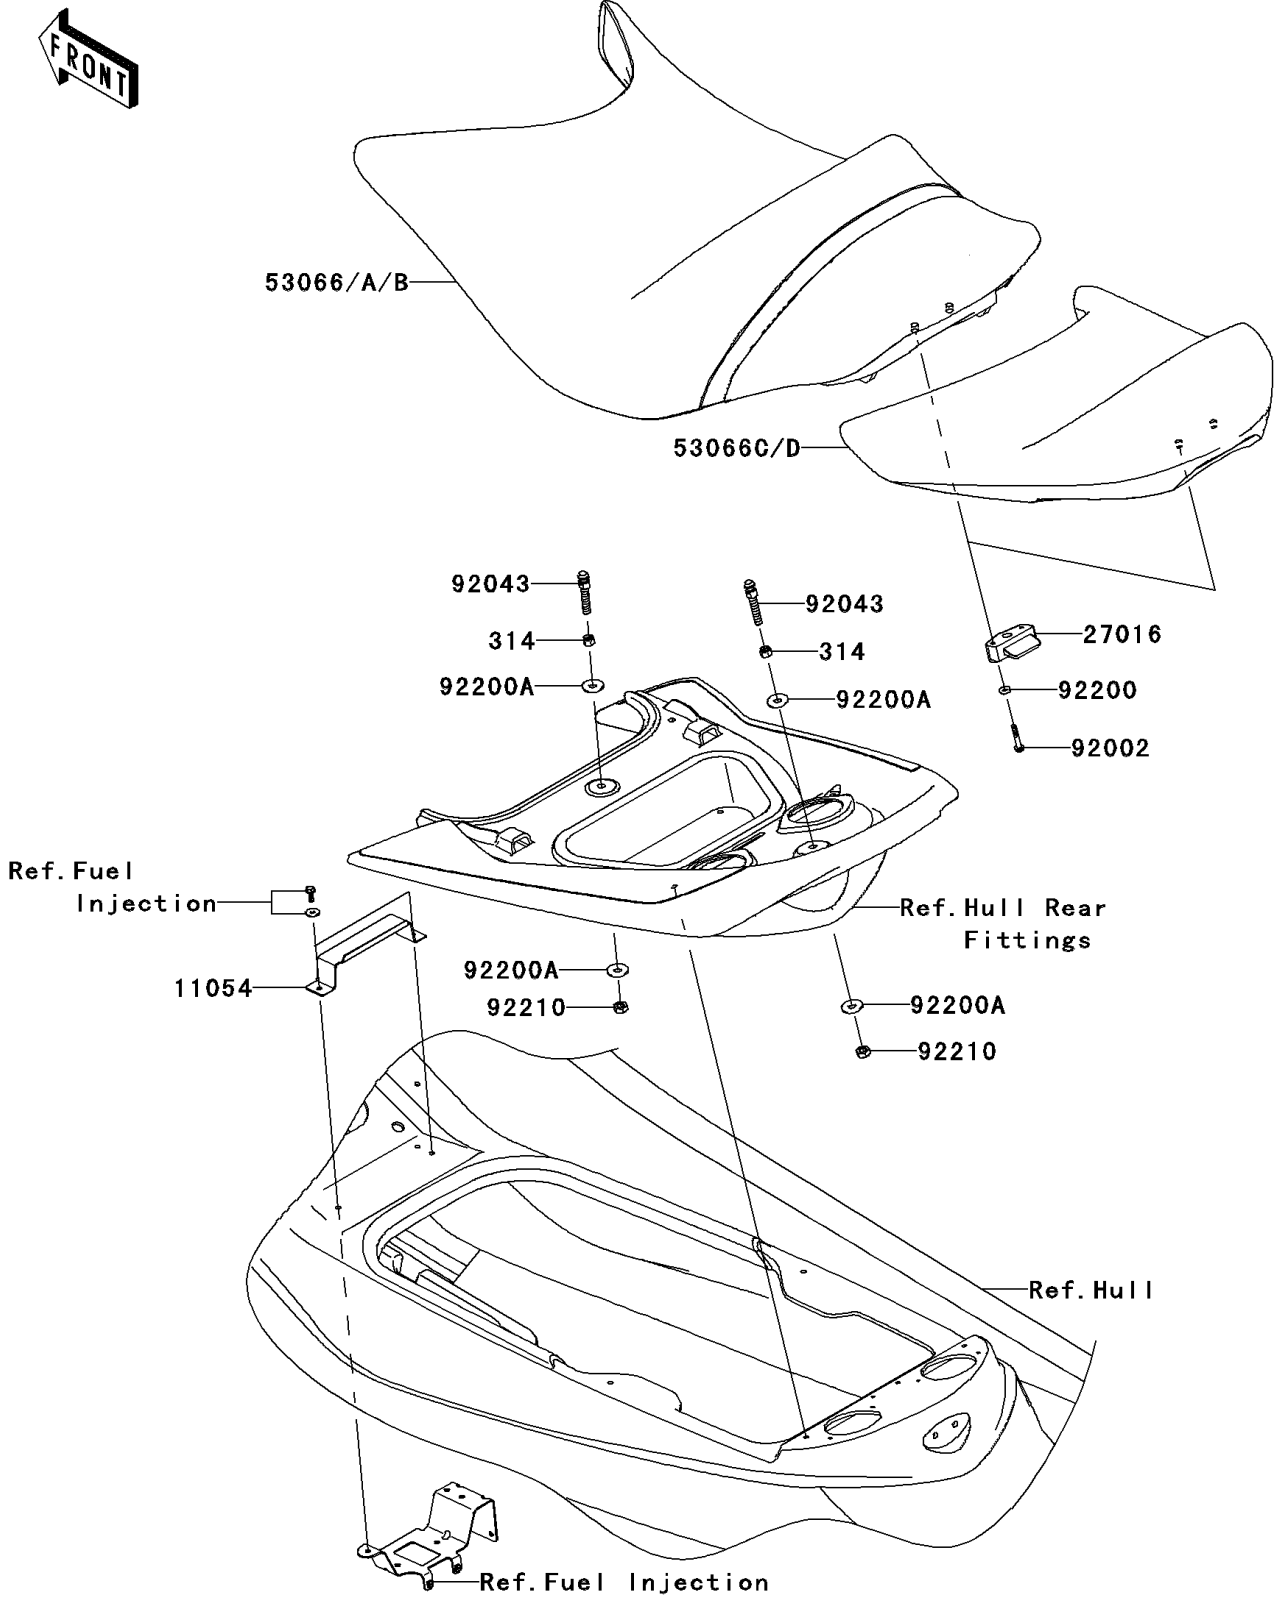

2010 Jet Ski® Ultra® LX PARTS DIAGRAM

Seat

F3146

2010 Jet Ski® Ultra® LX PARTS LIST

Seat

ITEM NAME	PART NUMBER	QUANTITY
BRACKET,FRONT SEAT (Ref # 11054)	11054-3702	1
LOCK-ASSY,SEAT,FR&RR (Ref # 27016)	27016-3758	2
SEAT-ASSY,FR,LEATHER BLK+BAND (Ref # 53066A)	53066-3719-12Y	1
SEAT-ASSY,RR,P.SILVER (Ref # 53066D)	53066-3720-12N	1
BOLT,6X40 (Ref # 92002)	92002-3716	4
PIN (Ref # 92043)	92043-3763	2
WASHER,6.5X16X2.0 (Ref # 92200)	92200-1543	4
WASHER (Ref # 92200A)	92200-3762	4
NUT,LOCK,10MM (Ref # 92210)	92210-3792	2
NUT-HEX-FINE,10MM (Ref # 314)	314R1000	2