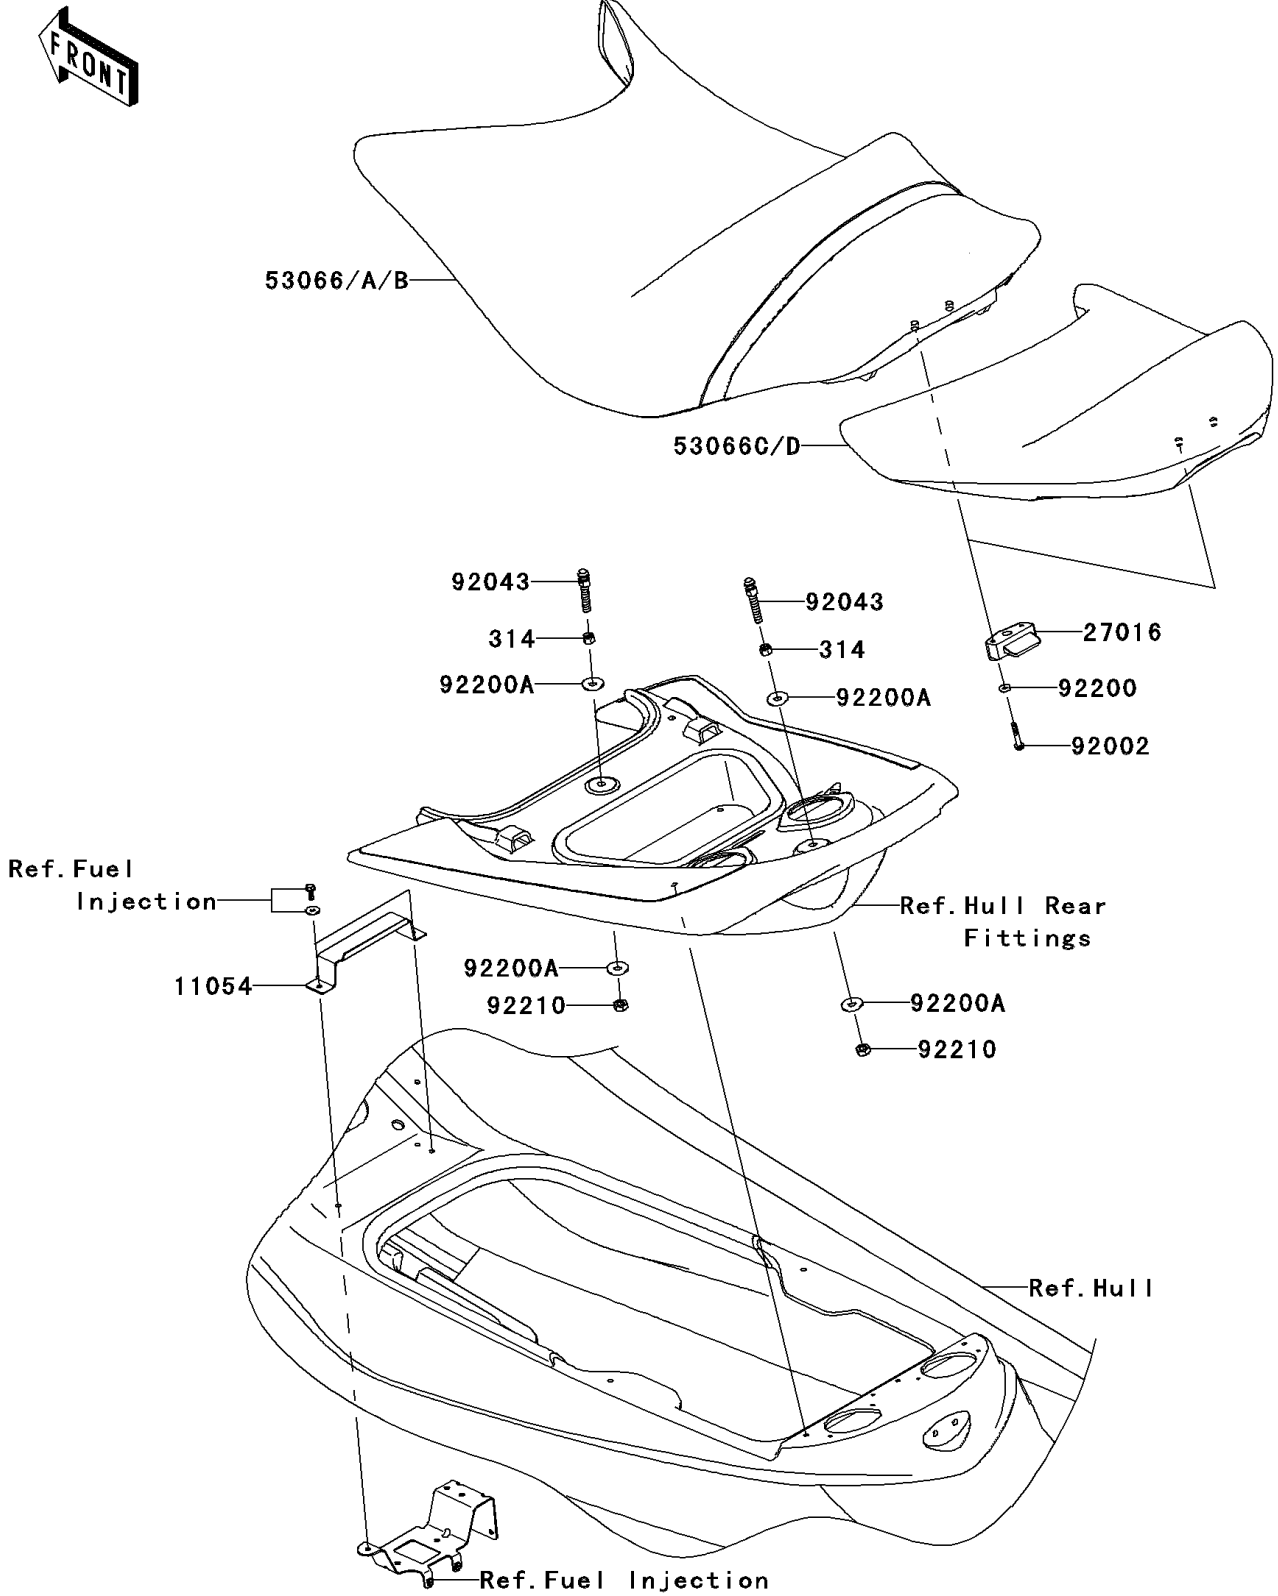

2009 Jet Ski® Ultra® LX PARTS DIAGRAM

Seat

F3146

2009 Jet Ski® Ultra® LX PARTS LIST

Seat

ITEM NAME	PART NUMBER	QUANTITY
BRACKET,FRONT SEAT (Ref # 11054)	11054-3702	1
LOCK-ASSY,SEAT,FR&RR (Ref # 27016)	27016-3758	2
SEAT-ASSY,FR,BLACK (Ref # 53066)	53066-3719-MA	1
SEAT-ASSY,RR,BLACK (Ref # 53066C)	53066-3720-MA	1
BOLT,6X40 (Ref # 92002)	92002-3716	4
PIN (Ref # 92043)	92043-3763	2
WASHER,6.5X16X2.0 (Ref # 92200)	92200-1543	4
WASHER (Ref # 92200A)	92200-3762	4
NUT,LOCK,10MM (Ref # 92210)	92210-3792	2
NUT-HEX-FINE,10MM (Ref # 314)	314R1000	2