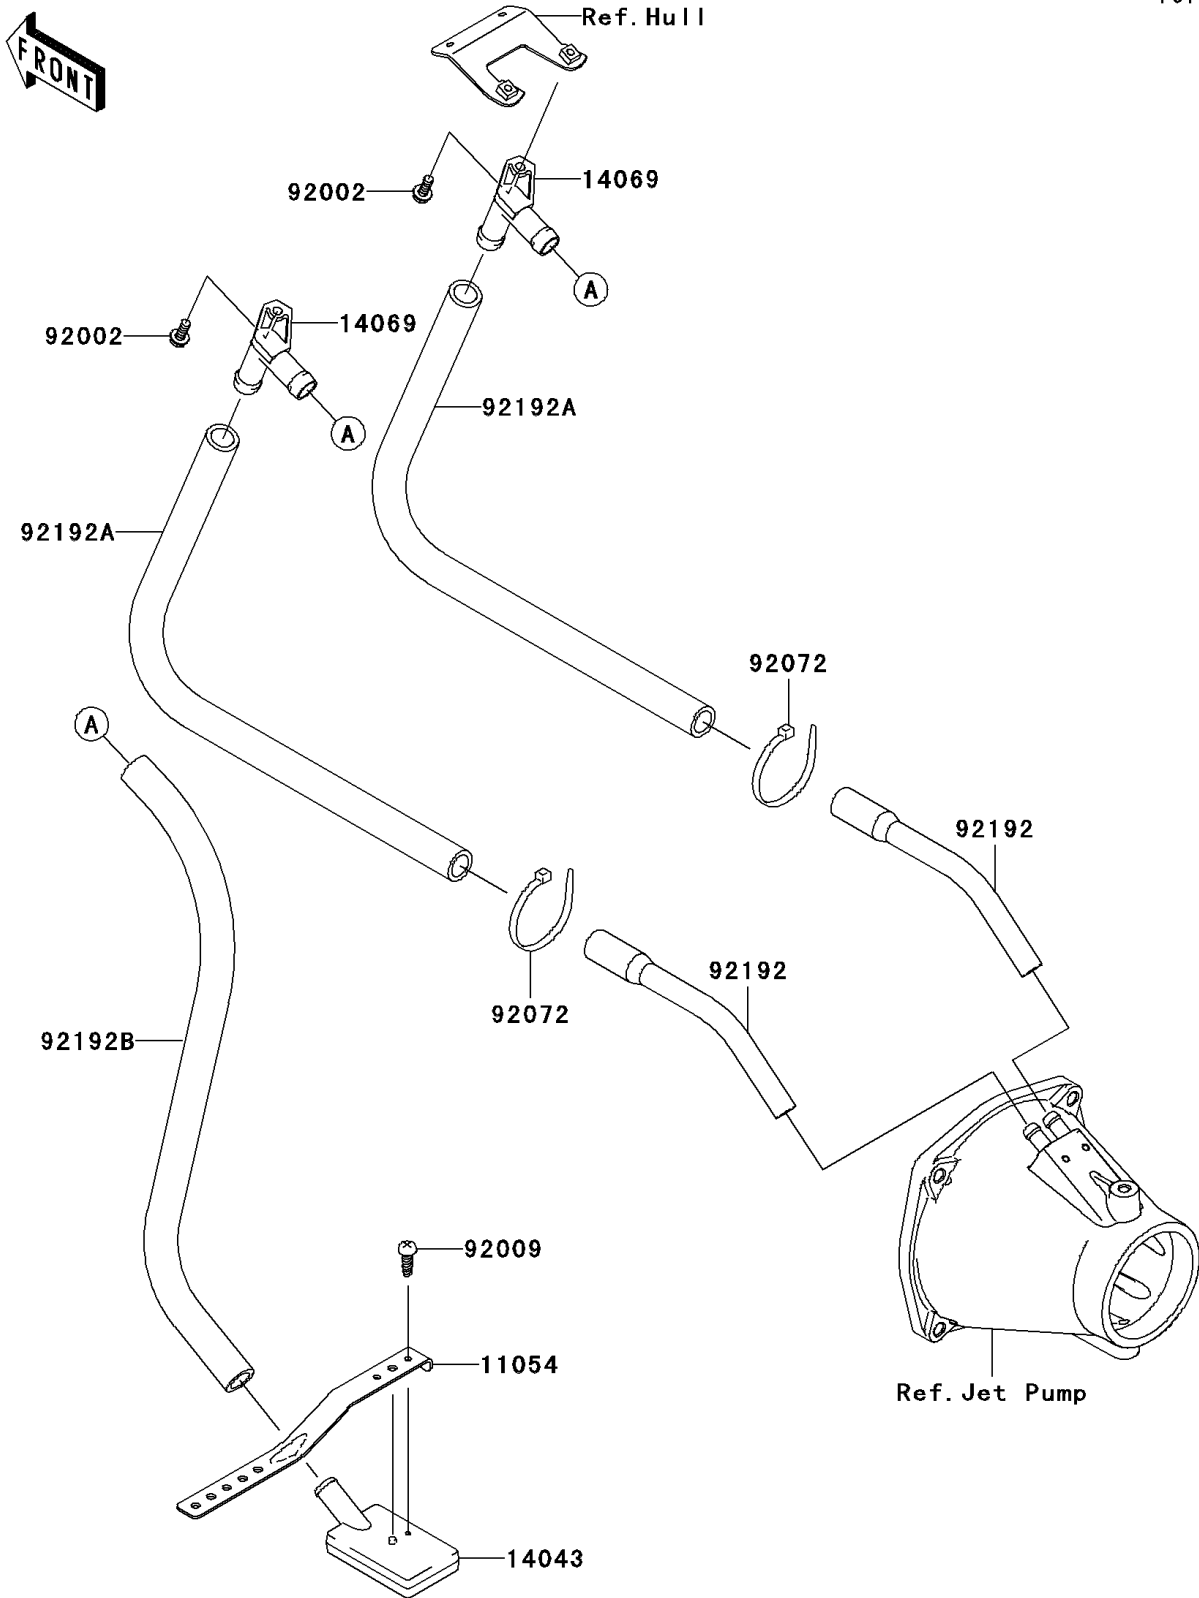

2010 Jet Ski® Ultra® LX PARTS DIAGRAM

Bilge System

F3145

2010 Jet Ski® Ultra® LX PARTS LIST

Bilge System

ITEM NAME	PART NUMBER	QUANTITY
BRACKET,LH&RH (Ref # 11054)	11054-3703	2
FILTER (Ref # 14043)	14043-3711	2
BREATHER (Ref # 14069)	14069-3708	2
BOLT,6X16 (Ref # 92002)	92002-3728	2
SCREW,TAPPING,4X14 (Ref # 92009)	92009-3762	2
BAND,L=188.85 (Ref # 92072)	92072-0105	2
TUBE,HULL-NOZZLE (Ref # 92192)	92192-3753	2
TUBE,BREATHER-HULL (Ref # 92192A)	92192-3754	2
TUBE,FILTER-BREATHER (Ref # 92192B)	92192-3755	2