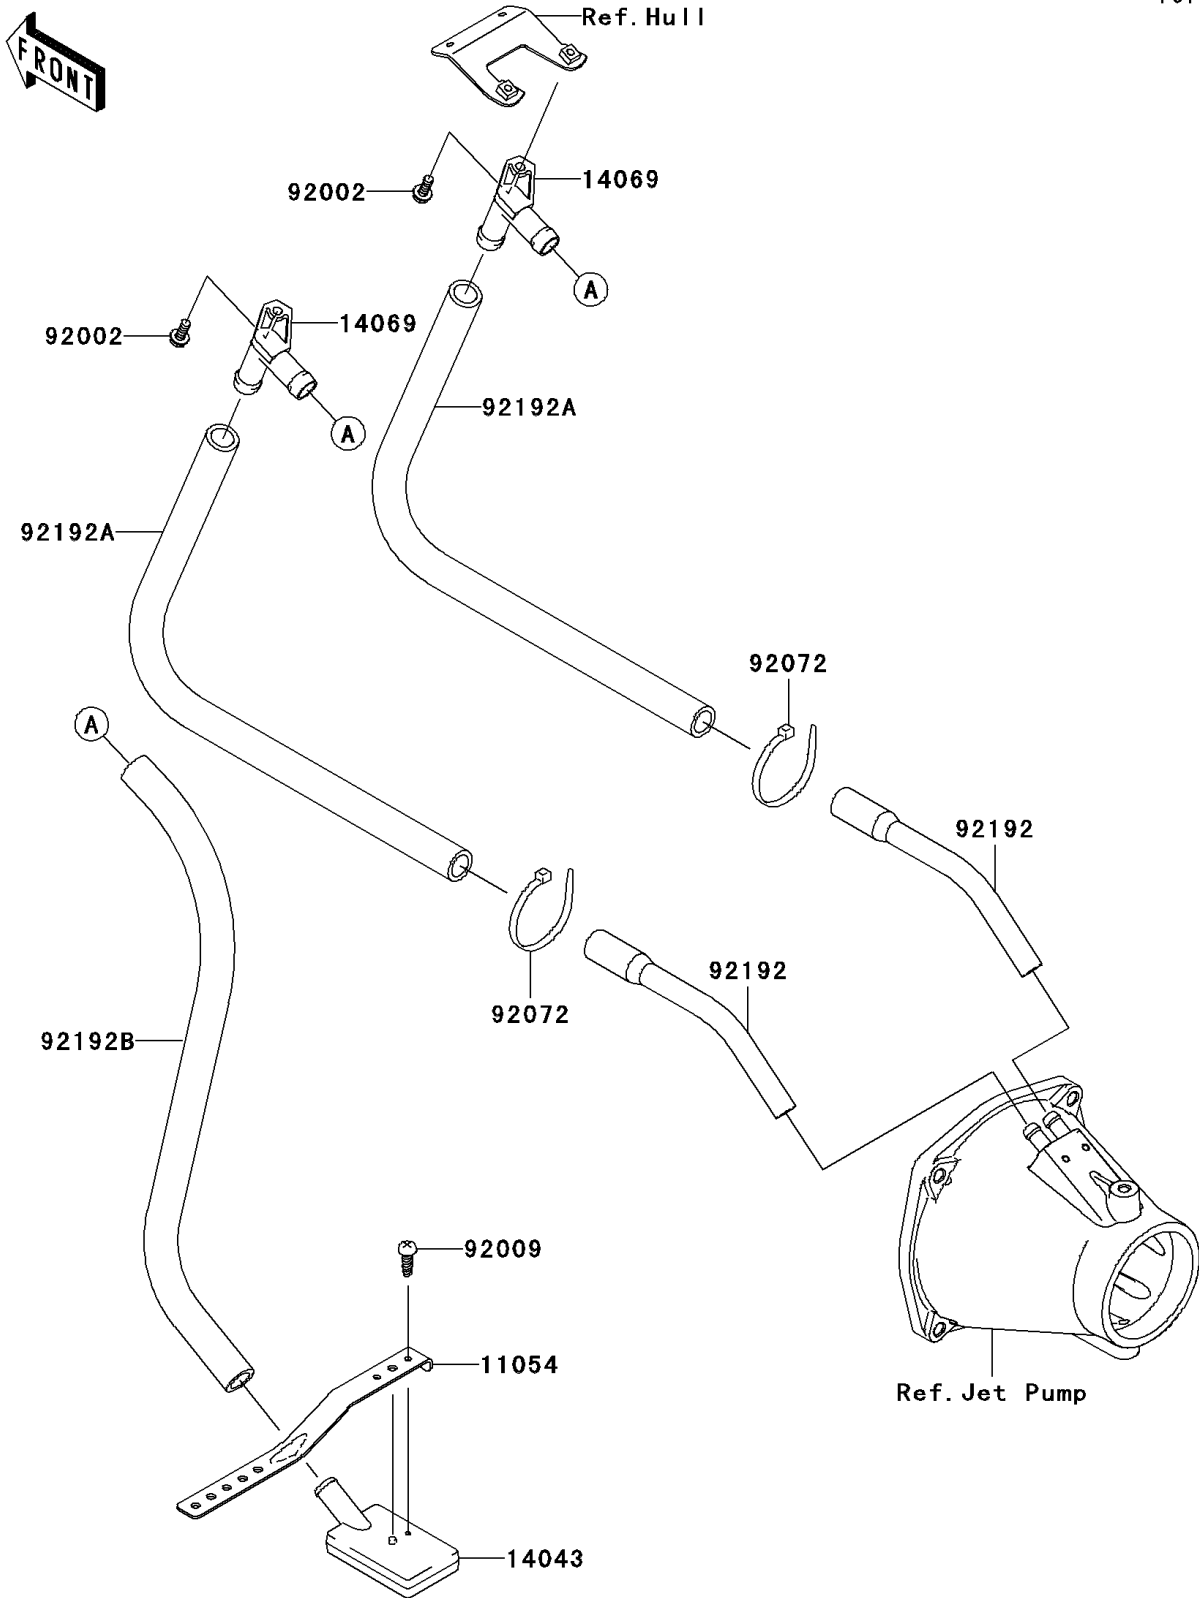

2009 Jet Ski® Ultra® LX PARTS DIAGRAM

Bilge System

F3145

2009 Jet Ski® Ultra® LX PARTS LIST

Bilge System

ITEM NAME	PART NUMBER	QUANTITY
BRACKET,LH&RH (Ref # 11054)	11054-3703	2
FILTER (Ref # 14043)	14043-3711	2
BREATHER (Ref # 14069)	14069-3708	2
BOLT,6X16 (Ref # 92002)	92002-3728	2
SCREW,TAPPING,4X14 (Ref # 92009)	92009-3762	2
BAND,L=188.85 (Ref # 92072)	92072-0105	2
TUBE,HULL-NOZZLE (Ref # 92192)	92192-3753	2
TUBE,BREATHER-HULL (Ref # 92192A)	92192-3754	2
TUBE,FILTER-BREATHER (Ref # 92192B)	92192-3755	2