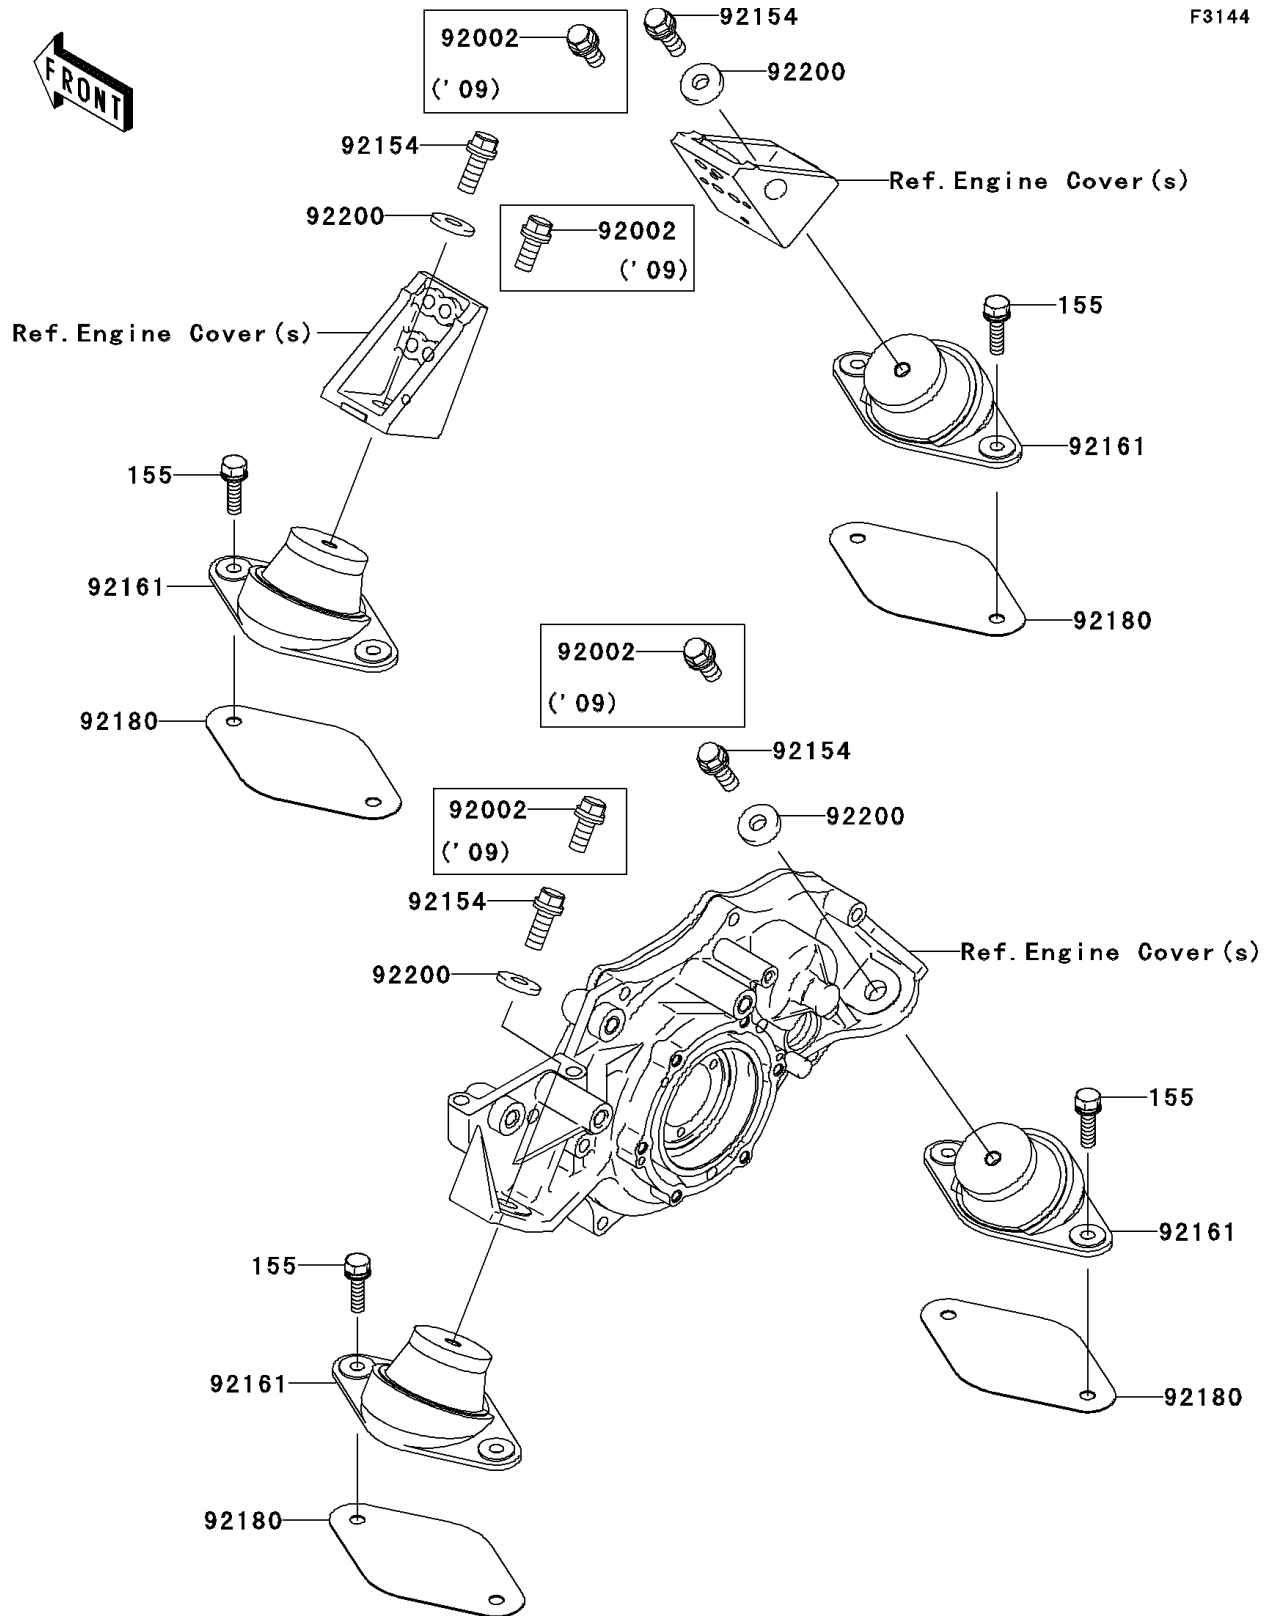

2011 JET SKI® Ultra® LX PARTS DIAGRAM

Engine Mount

F3144

2011 JET SKI® Ultra® LX PARTS LIST

Engine Mount

ITEM NAME	PART NUMBER	QUANTITY
BOLT,WSP,10X30 (Ref # 92154)	92154-3715	4
DAMPER,ENGINE MOUNT (Ref # 92161)	92161-3789	4
SHIM,T=1.0 (Ref # 92180)	92180-3716	AR
WASHER,10.5X26X4 (Ref # 92200)	92200-3798	4
BOLT-WSP-SMALL,8X30 (Ref # 155)	155R0830	8