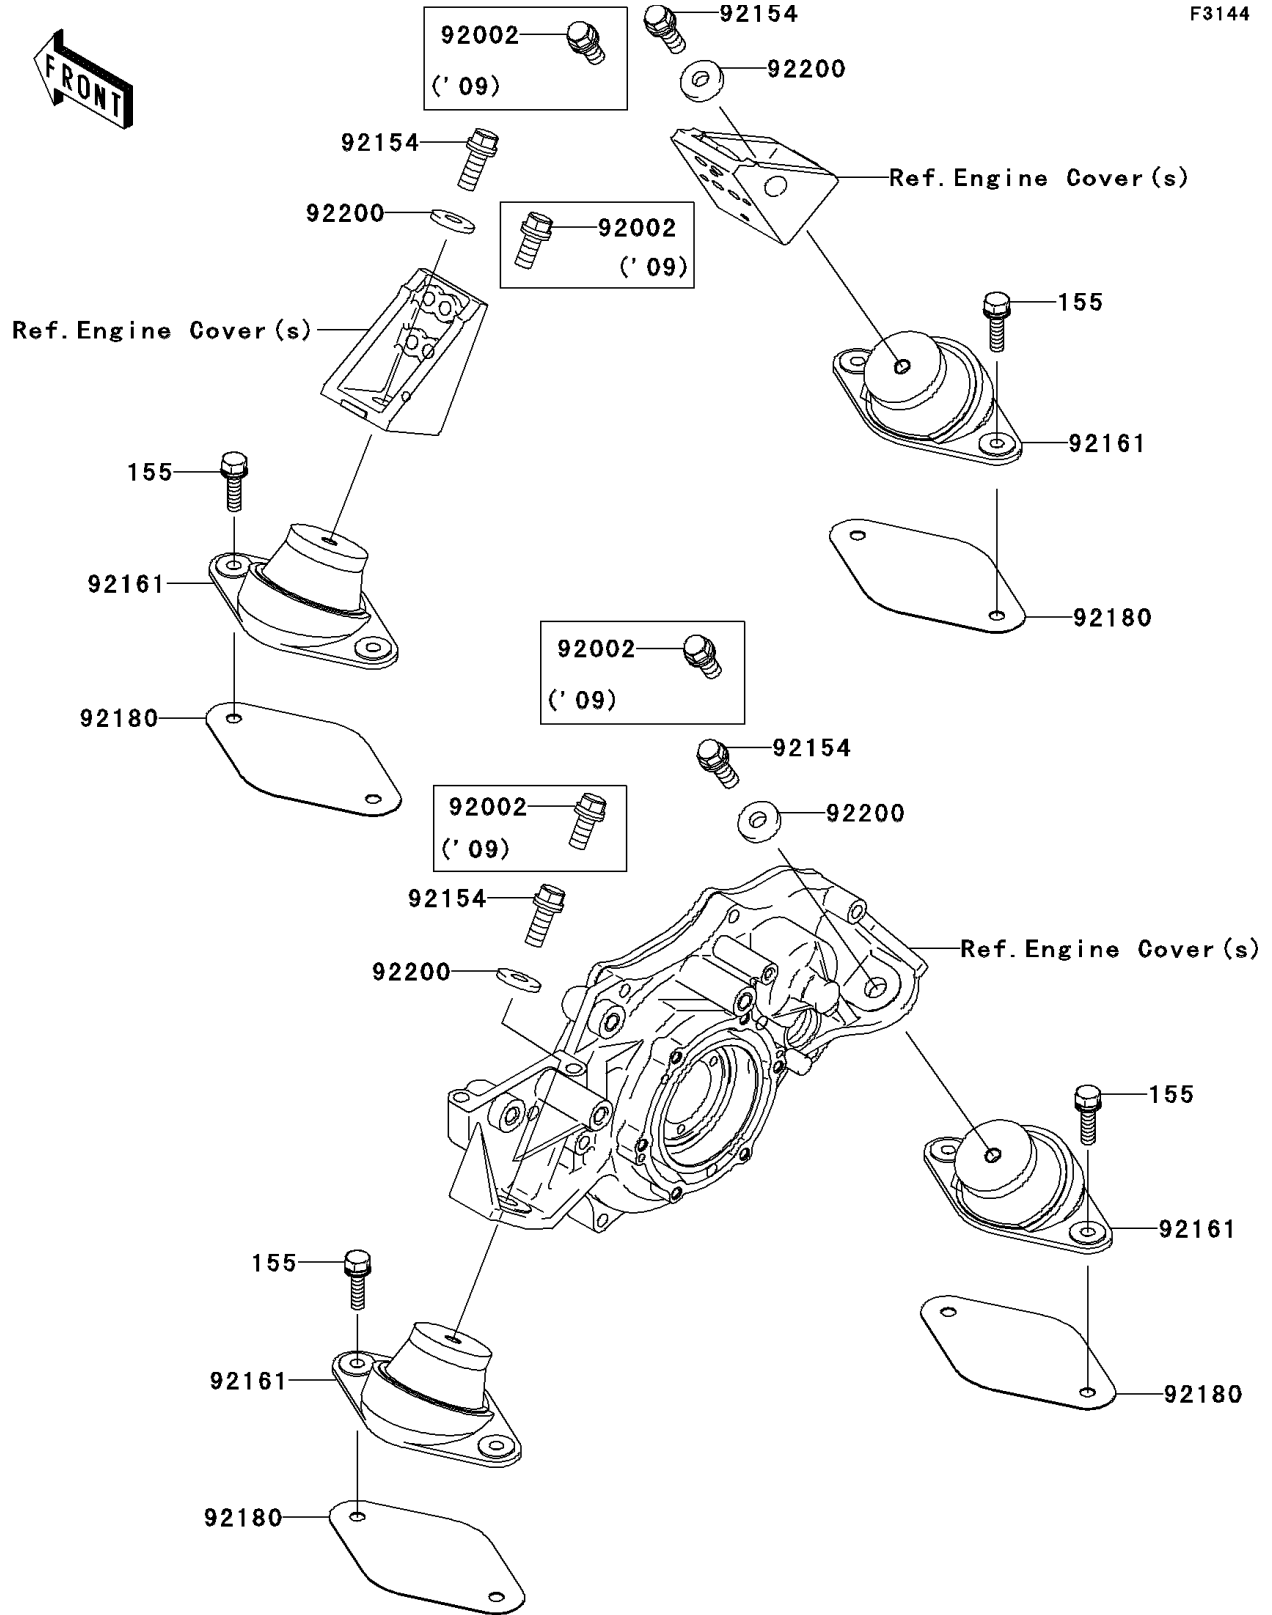

2010 Jet Ski® Ultra® LX PARTS DIAGRAM

Engine Mount

F3144

2010 Jet Ski® Ultra® LX PARTS LIST

Engine Mount

ITEM NAME	PART NUMBER	QUANTITY
BOLT,WSP,10X30 (Ref # 92154)	92154-3715	4
DAMPER,ENGINE MOUNT (Ref # 92161)	92161-3789	4
SHIM,T=1.0 (Ref # 92180)	92180-3716	AR
WASHER,10.5X26X4 (Ref # 92200)	92200-3798	4
BOLT-WSP-SMALL,8X30 (Ref # 155)	155R0830	8