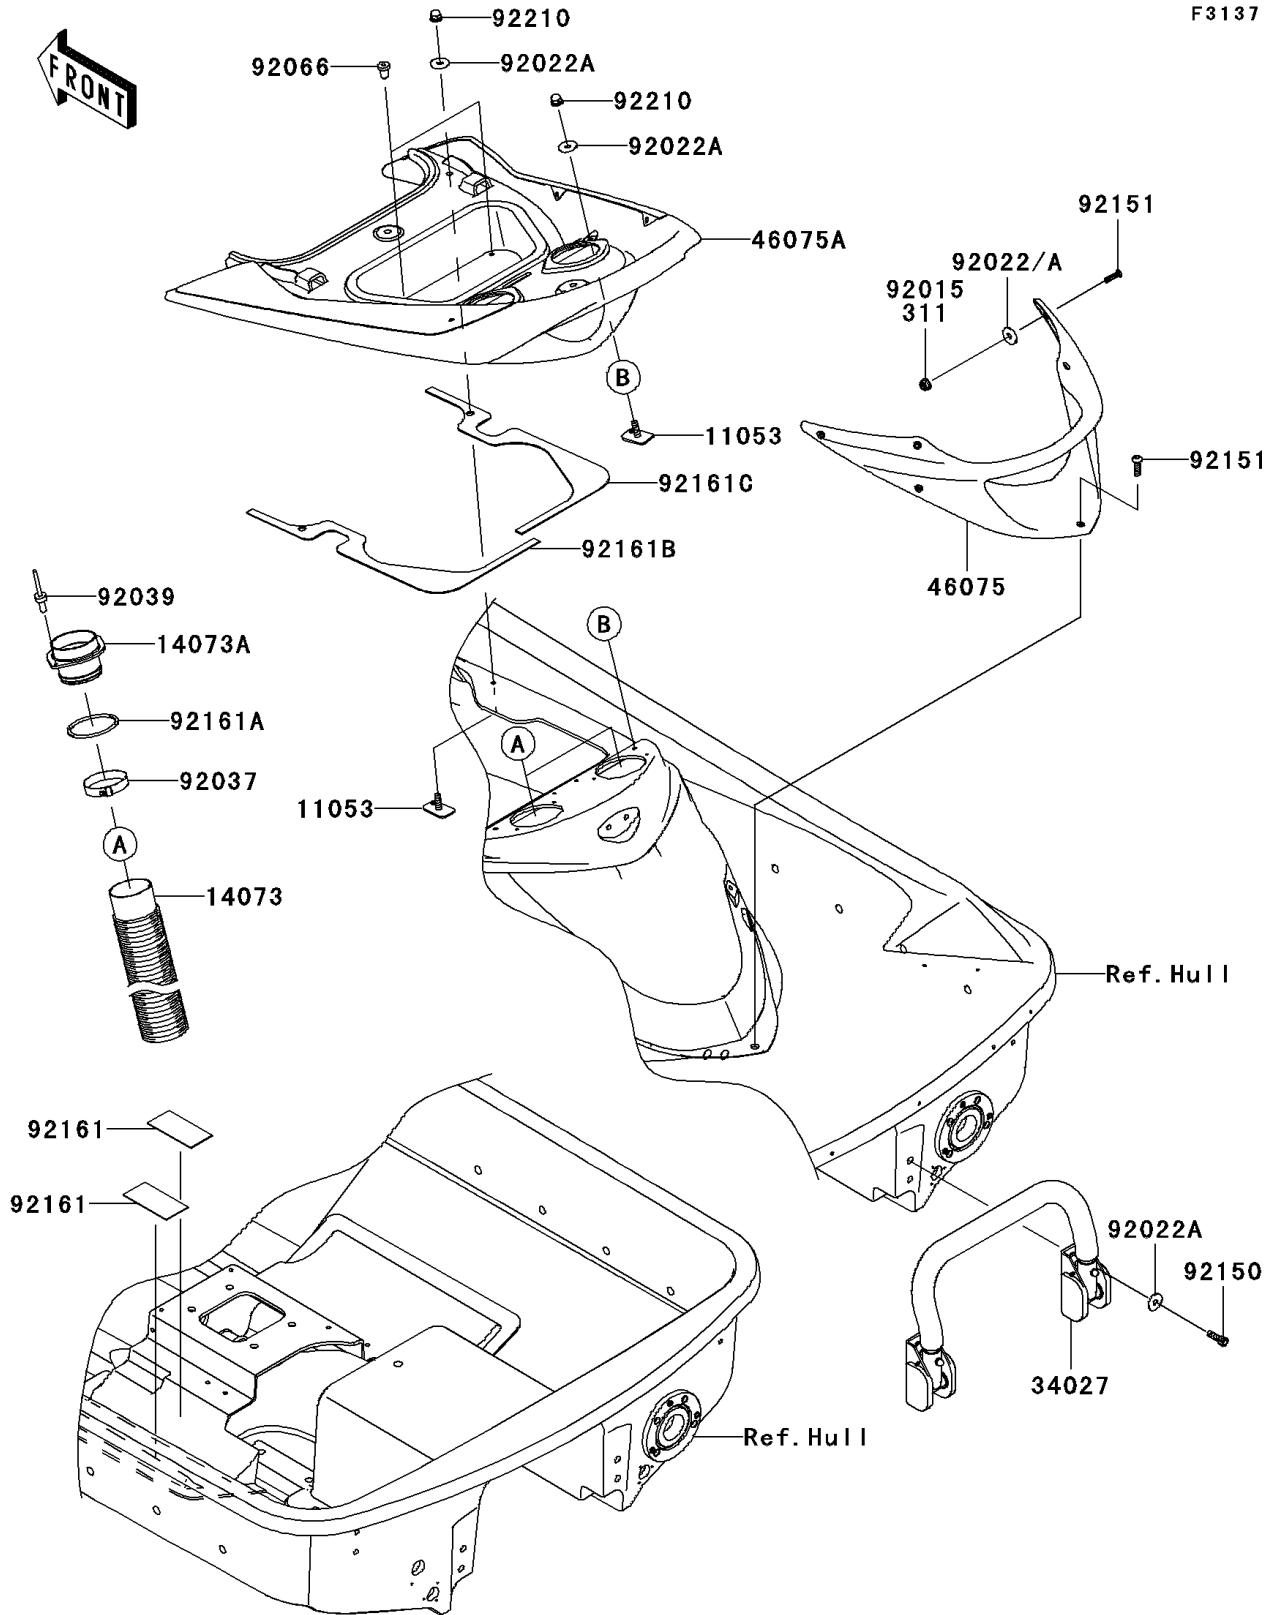

2010 Jet Ski® Ultra® LX PARTS DIAGRAM

Hull Rear Fittings

F3137

2010 Jet Ski® Ultra® LX PARTS LIST

Hull Rear Fittings

ITEM NAME	PART NUMBER	QUANTITY
BRACKET (Ref # 11053)	11053-3776	4
DUCT,L=800 (Ref # 14073)	14073-3804	2
DUCT (Ref # 14073A)	14073-3805	2
STEP-ASSY (Ref # 34027)	34027-3709	1
GRIP,HANDLE (Ref # 46075)	46075-3765	1
GRIP,RR,UPP (Ref # 46075A)	46075-3766	1
NUT,6MM (Ref # 92015)	92015-3767	6
WASHER,6.5X20X1.5 (Ref # 92022A)	92022-3710	14
CLAMP (Ref # 92037)	92037-3738	2
RIVET (Ref # 92039)	92039-3775	4
PLUG (Ref # 92066)	92066-3773	2
BOLT,SOCKET,6X18 (Ref # 92150)	92150-3775	4
BOLT,SOCKET,6X20 (Ref # 92151)	92151-1749	7
DAMPER (Ref # 92161)	92161-3728	2
DAMPER (Ref # 92161A)	92161-3769	2
DAMPER (Ref # 92161B)	92161-3781	1
DAMPER (Ref # 92161C)	92161-3782	1
NUT,CAP,6MM (Ref # 92210)	92210-3785	4