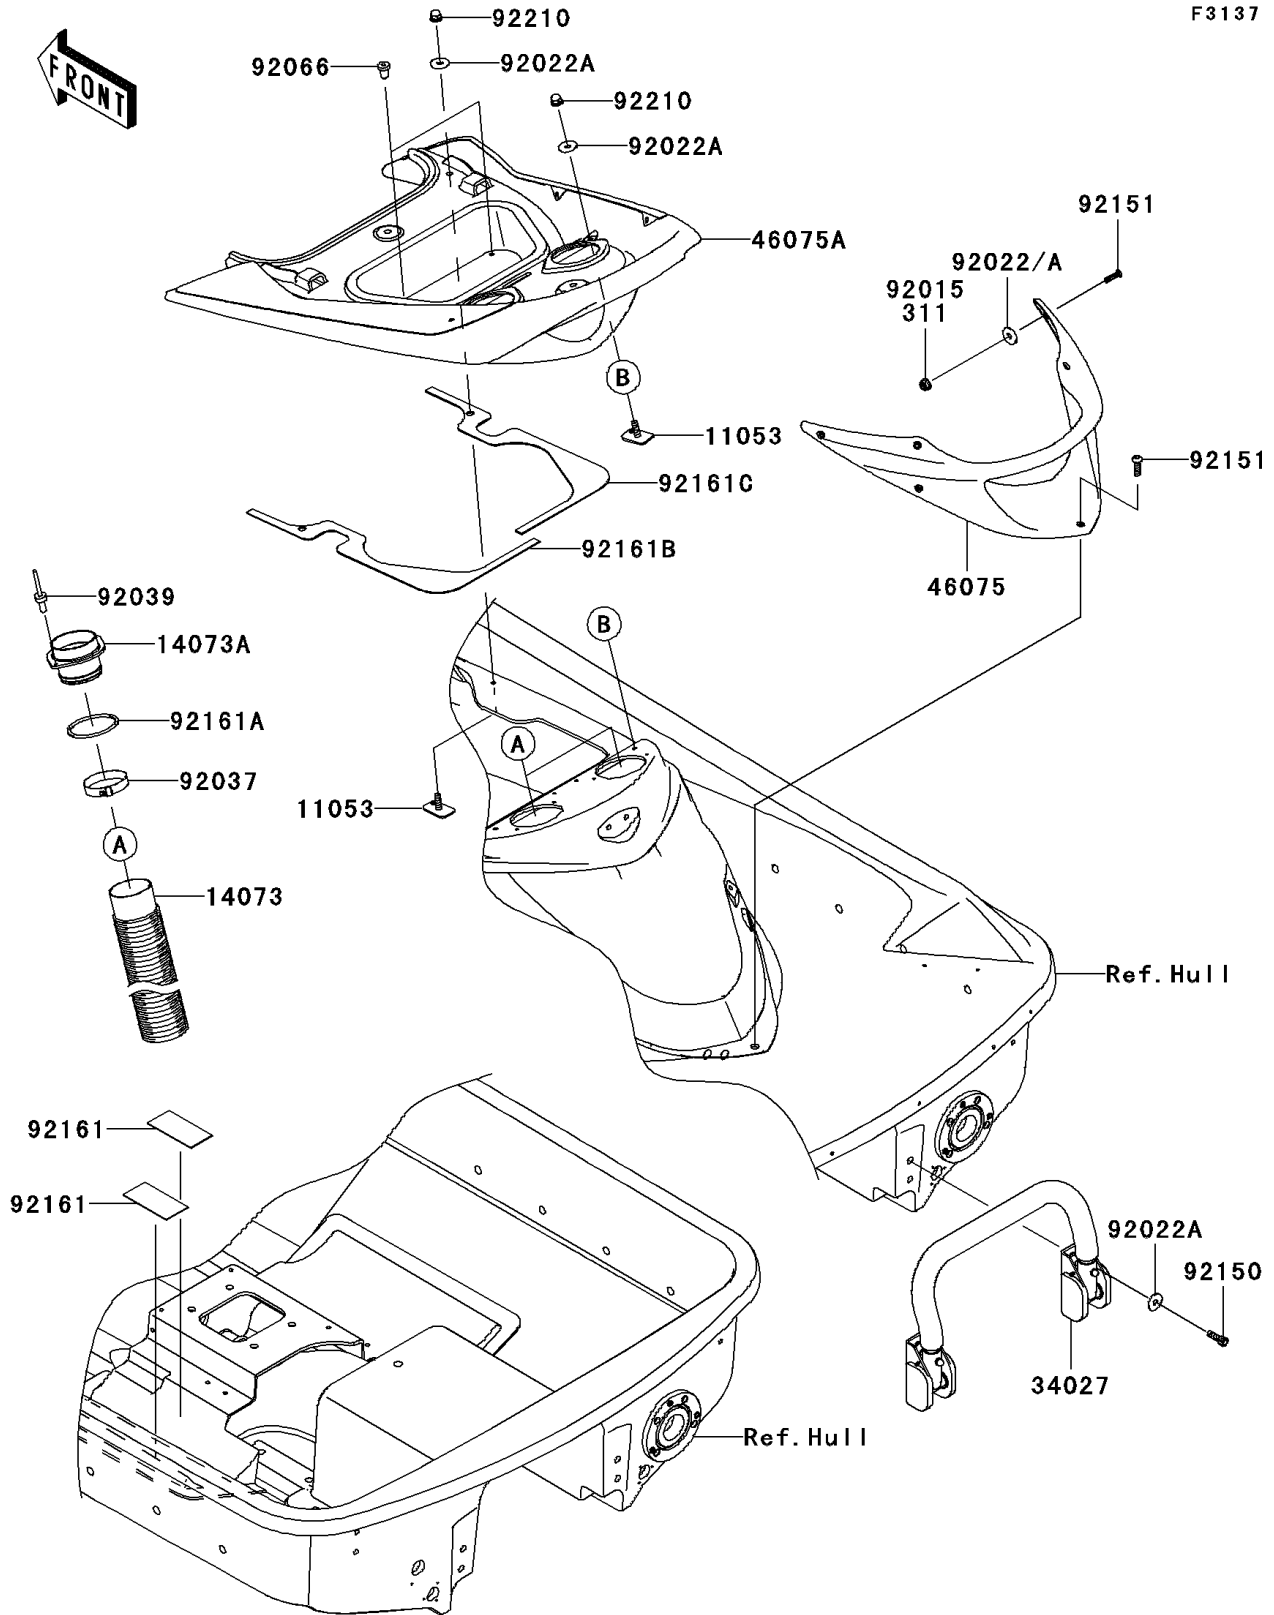

# 2009 Jet Ski® Ultra® LX PARTS DIAGRAM

## Hull Rear Fittings

F3137

## 2009 Jet Ski® Ultra® LX PARTS LIST

### Hull Rear Fittings

ITEM NAME	PART NUMBER	QUANTITY
BRACKET (Ref # 11053)	11053-3776	4
DUCT,L=800 (Ref # 14073)	14073-3804	2
DUCT (Ref # 14073A)	14073-3805	2
STEP-ASSY (Ref # 34027)	34027-3709	1
GRIP,HANDLE (Ref # 46075)	46075-3765	1
GRIP,RR,UPP (Ref # 46075A)	46075-3766	1
NUT,6MM (Ref # 92015)	92015-3767	6
WASHER,6.5X20X1.5 (Ref # 92022A)	92022-3710	14
CLAMP (Ref # 92037)	92037-3738	2
RIVET (Ref # 92039)	92039-3775	4
PLUG (Ref # 92066)	92066-3773	2
BOLT,SOCKET,6X18 (Ref # 92150)	92150-3775	4
BOLT,SOCKET,6X20 (Ref # 92151)	92151-1749	7
DAMPER (Ref # 92161)	92161-3728	2
DAMPER (Ref # 92161A)	92161-3769	2
DAMPER (Ref # 92161B)	92161-3781	1
DAMPER (Ref # 92161C)	92161-3782	1
NUT,CAP,6MM (Ref # 92210)	92210-3785	4