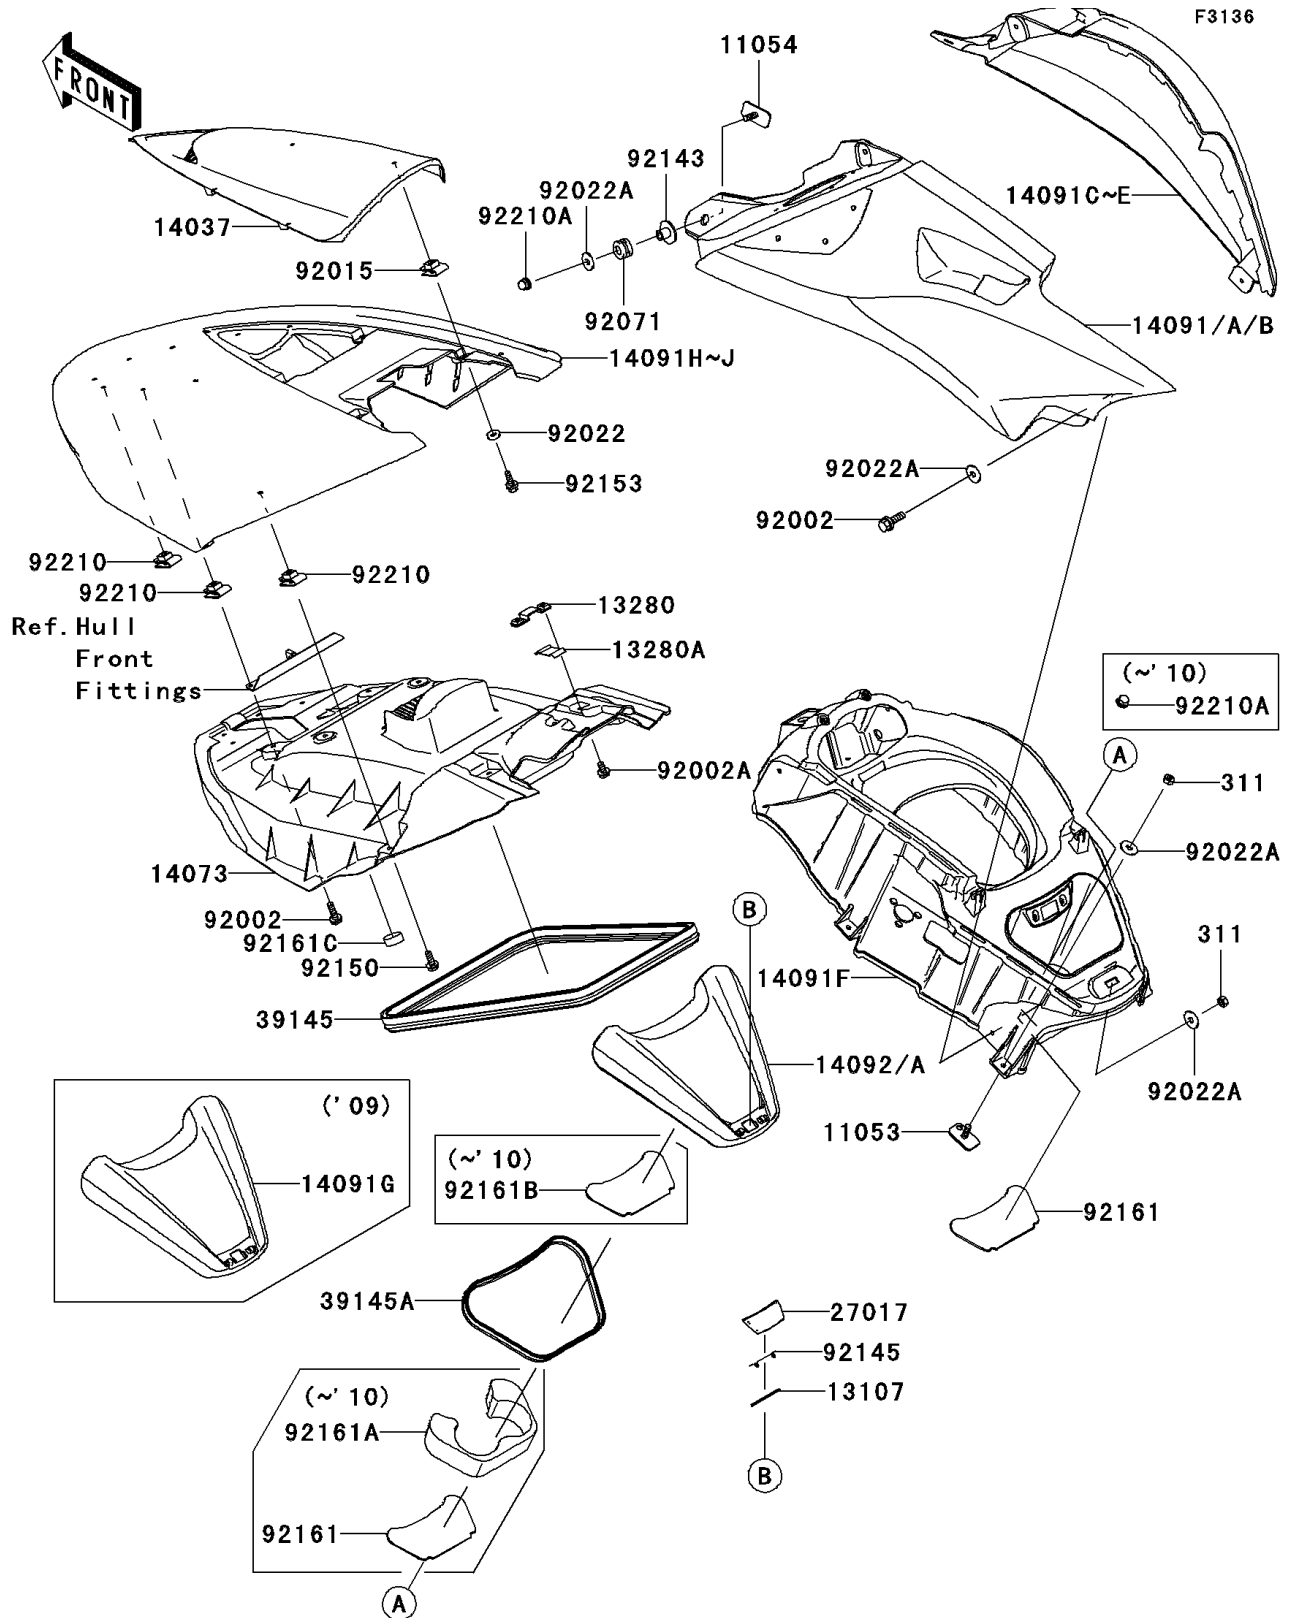

2010 Jet Ski® Ultra® LX PARTS DIAGRAM

Hull Middle Fittings

2010 Jet Ski® Ultra® LX PARTS LIST

Hull Middle Fittings

ITEM NAME	PART NUMBER	QUANTITY
BRACKET (Ref # 11053)	11053-3776	6
BRACKET (Ref # 11054)	11054-3741	2
SHAFT (Ref # 13107)	13107-3790	1
HOLDER,ROD (Ref # 13280)	13280-3749	1
HOLDER,ROD (Ref # 13280A)	13280-3751	1
SCREEN,METER COVER (Ref # 14037)	14037-3714	1
DUCT,HATCH,INNER (Ref # 14073)	14073-3806	1
COVER,SIDE,LH,C.T.BLUE (Ref # 14091B)	14091-3780-386	1
COVER,SIDE,RH,C.T.BLUE (Ref # 14091E)	14091-3781-386	1
COVER,HANDLE,F.BLACK (Ref # 14091F)	14091-3782-6Z	1
COVER,HATCH,C.T.BLUE (Ref # 14091J)	14091-3784-386	1
COVER,CENTER STORAGE,C.T.BLUE (Ref # 14092A)	14092-3701-386	1
LOCK,CENTER STORAGE (Ref # 27017)	27017-3726	1
TRIM-SEAL (Ref # 39145)	39145-3793	1
TRIM-SEAL,L=720 (Ref # 39145A)	39145-3802	1
BOLT,6X20 (Ref # 92002)	92002-3755	6
BOLT,6X12 (Ref # 92002A)	92002-3763	2
NUT,CLIP,5MM (Ref # 92015)	92015-3830	4
WASHER,5X16X1.5 (Ref # 92022)	92022-3041	4
WASHER,6.5X20X1.5 (Ref # 92022A)	92022-3710	16
GROMMET (Ref # 92071)	92071-3716	2
COLLAR (Ref # 92143)	92143-3750	2
SPRING (Ref # 92145)	92145-3729	1
BOLT,6X18 (Ref # 92150)	92150-3729	4
BOLT,5X20 (Ref # 92153)	92153-3744	4
DAMPER,CENTER STORAGE (Ref # 92161)	92161-3773	2
DAMPER,CENTER STORAGE (Ref # 92161A)	92161-3775	1
DAMPER,CENTER STORAGE (Ref # 92161B)	92161-3777	1
DAMPER (Ref # 92161C)	92161-3790	2

2010 Jet Ski® Ultra® LX PARTS LIST

Hull Middle Fittings

ITEM NAME	PART NUMBER	QUANTITY
NUT,6MM (Ref # 92210)	92210-3768	10
NUT,CAP,6MM (Ref # 92210A)	92210-3785	8
NUT-HEX,6MM (Ref # 311)	311R0600	4