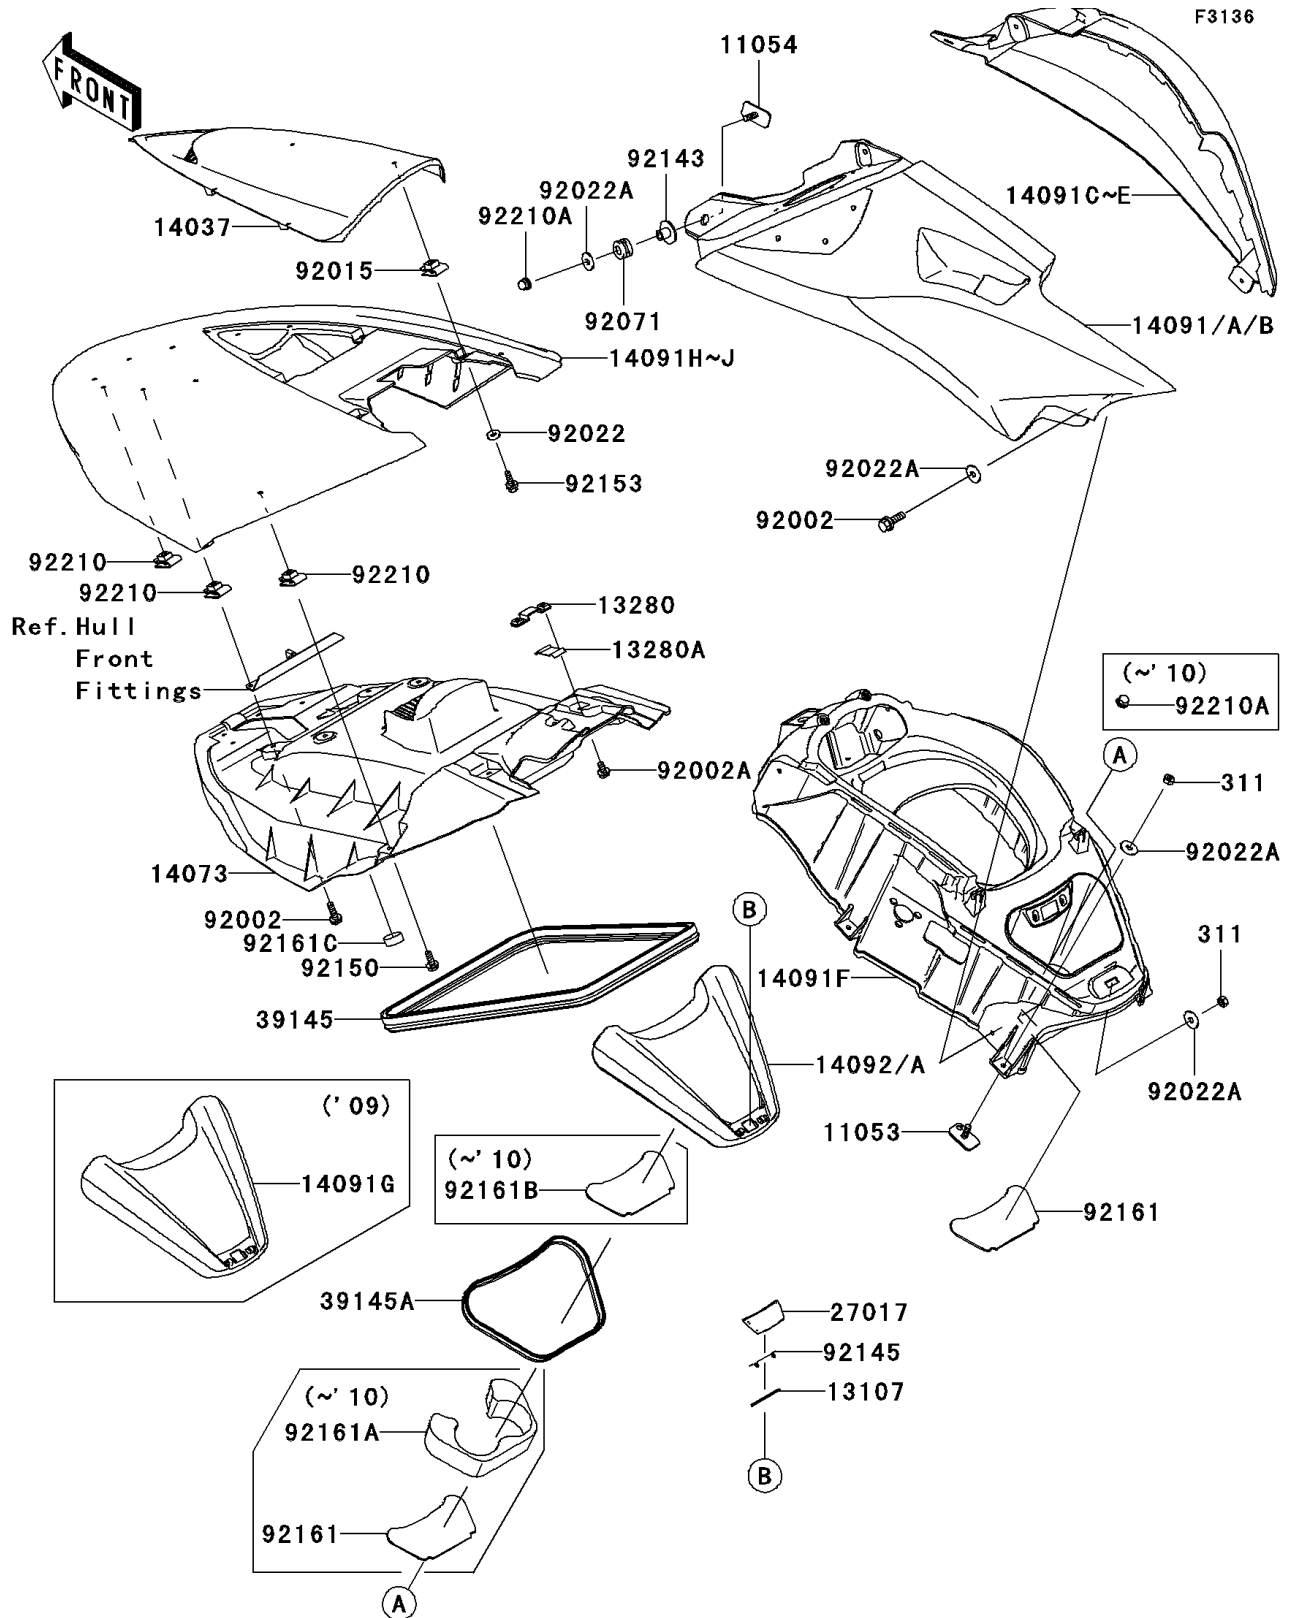

2009 Jet Ski® Ultra® LX PARTS DIAGRAM

Hull Middle Fittings

2009 Jet Ski® Ultra® LX PARTS LIST

Hull Middle Fittings

ITEM NAME	PART NUMBER	QUANTITY
BRACKET (Ref # 11053)	11053-3776	6
BRACKET (Ref # 11054)	11054-3741	2
SHAFT (Ref # 13107)	13107-3790	1
HOLDER,ROD (Ref # 13280)	13280-3749	1
HOLDER,ROD (Ref # 13280A)	13280-3751	1
SCREEN,METER COVER (Ref # 14037)	14037-3714	1
DUCT,HATCH,INNER (Ref # 14073)	14073-3806	1
COVER,SIDE,LH,S.RED (Ref # 14091A)	14091-3780-H1	1
COVER,SIDE,RH,S.RED (Ref # 14091D)	14091-3781-H1	1
COVER,HANDLE,F.BLACK (Ref # 14091F)	14091-3782-6Z	1
COVER,CENTER STORAGE,S.RED (Ref # 14091G)	14091-3783-H1	1
COVER,HATCH,S.RED (Ref # 14091I)	14091-3784-H1	1
LOCK,CENTER STORAGE (Ref # 27017)	27017-3726	1
TRIM-SEAL (Ref # 39145)	39145-3793	1
TRIM-SEAL,L=720 (Ref # 39145A)	39145-3802	1
BOLT,6X20 (Ref # 92002)	92002-3755	6
BOLT,6X12 (Ref # 92002A)	92002-3763	2
NUT,CLIP,5MM (Ref # 92015)	92015-3830	4
WASHER,5X16X1.5 (Ref # 92022)	92022-3041	4
WASHER,6.5X20X1.5 (Ref # 92022A)	92022-3710	16
GROMMET (Ref # 92071)	92071-3716	2
COLLAR (Ref # 92143)	92143-3750	2
SPRING (Ref # 92145)	92145-3729	1
BOLT,6X18 (Ref # 92150)	92150-3729	4
BOLT,5X20 (Ref # 92153)	92153-3744	4
DAMPER,CENTER STORAGE (Ref # 92161)	92161-3773	2
DAMPER,CENTER STORAGE (Ref # 92161A)	92161-3775	1
DAMPER,CENTER STORAGE (Ref # 92161B)	92161-3777	1
DAMPER (Ref # 92161C)	92161-3790	2

2009 Jet Ski® Ultra® LX PARTS LIST

Hull Middle Fittings

ITEM NAME	PART NUMBER	QUANTITY
NUT,6MM (Ref # 92210)	92210-3768	10
NUT,CAP,6MM (Ref # 92210A)	92210-3785	8
NUT-HEX,6MM (Ref # 311)	311R0600	4