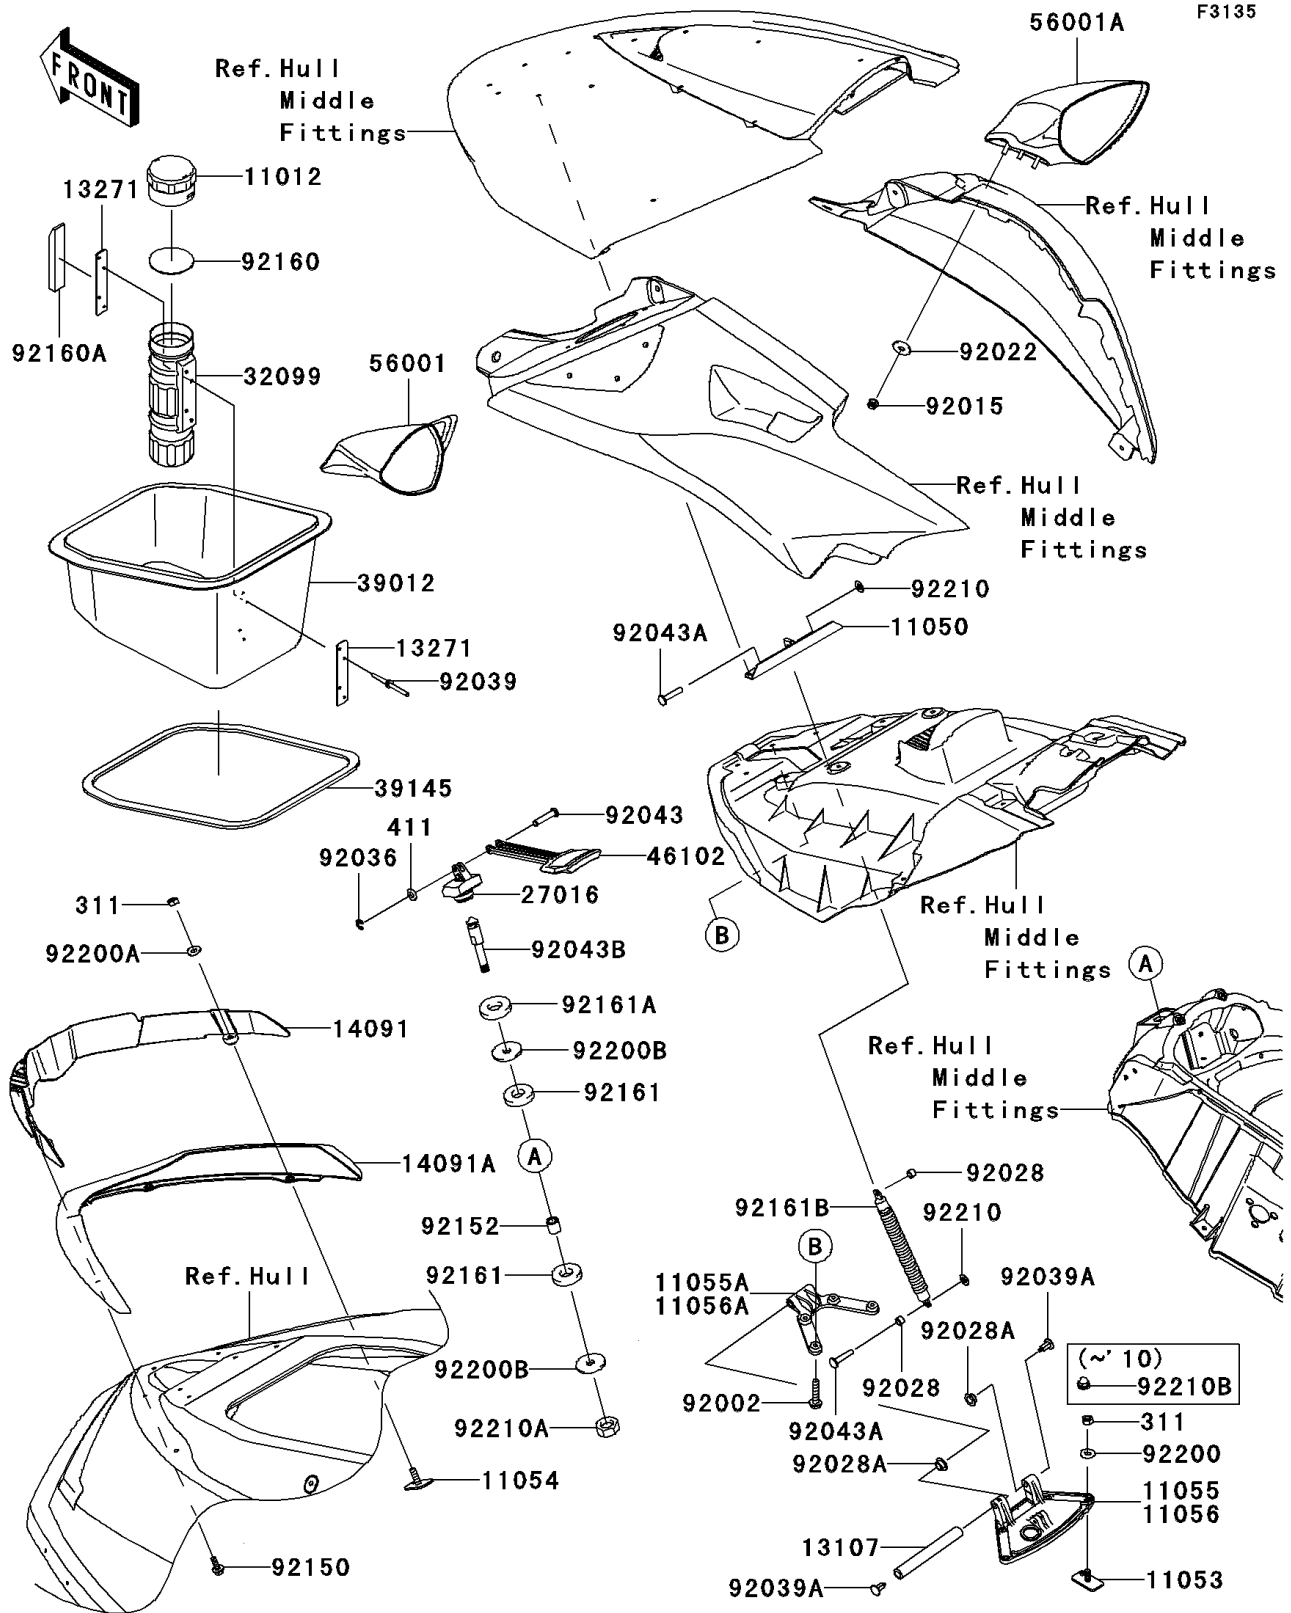

2010 Jet Ski® Ultra® LX PARTS DIAGRAM

Hull Front Fittings

2010 Jet Ski® Ultra® LX PARTS LIST

Hull Front Fittings

ITEM NAME	PART NUMBER	QUANTITY
CAP,FIRE EXTINGUISHER (Ref # 11012)	11012-3766	1
BRACKET (Ref # 11050)	11050-3778	1
BRACKET (Ref # 11053)	11053-3776	4
BRACKET (Ref # 11054)	11054-3741	2
BRACKET (Ref # 11055)	11055-3705	1
BRACKET (Ref # 11055A)	11055-3706	1
SHAFT,FRONT HINGE (Ref # 13107)	13107-3802	1
PLATE,FIRE EXTINGUISHER (Ref # 13271)	13271-3775	2
COVER,WATER PROTECT (Ref # 14091)	14091-3788	1
COVER,FR,TOP (Ref # 14091A)	14091-3805	1
LOCK-ASSY,HATCH (Ref # 27016)	27016-3760	1
CASE,FIRE EXTINGUISHER (Ref # 32099)	32099-3769	1
CASE-STORAGE (Ref # 39012)	39012-3744	1
TRIM-SEAL,L=1627 (Ref # 39145)	39145-3807	1
ROD,HATCH OPENER (Ref # 46102)	46102-3731	1
MIRROR-ASSY,LH,F.BLACK (Ref # 56001)	56001-3727-6Z	1
MIRROR-ASSY,RH,F.BLACK (Ref # 56001A)	56001-3728-6Z	1
BOLT,6X30 (Ref # 92002)	92002-3726	4
NUT,LOCK,6MM (Ref # 92015)	92015-3766	6
WASHER,6.5X20X1.5 (Ref # 92022)	92022-3710	6
BUSHING (Ref # 92028)	92028-3765	2
BUSHING (Ref # 92028A)	92028-3770	2
RING-SNAP (Ref # 92036)	92036-518	1
RIVET (Ref # 92039)	92039-3783	4
RIVET (Ref # 92039A)	92039-3788	2
PIN,6X27.5 (Ref # 92043)	92043-3732	1
PIN,6X33 (Ref # 92043A)	92043-3748	2
PIN (Ref # 92043B)	92043-3760	1
BOLT,5X16 (Ref # 92150)	92150-3778	3

2010 Jet Ski® Ultra® LX PARTS LIST

Hull Front Fittings

ITEM NAME	PART NUMBER	QUANTITY
COLLAR,8.2X14X13.2 (Ref # 92152)	92152-3750	1
DAMPER (Ref # 92160)	92160-3814	1
DAMPER (Ref # 92160A)	92160-3821	1
DAMPER (Ref # 92161)	92161-3739	2
DAMPER (Ref # 92161A)	92161-3747	1
DAMPER,HATCH (Ref # 92161B)	92161-3778	1
WASHER,6.5X16X1.0 (Ref # 92200)	92200-3712	4
WASHER,6.5X14.5X1.5 (Ref # 92200A)	92200-3775	2
WASHER,8.5X32X2 (Ref # 92200B)	92200-3786	2
NUT,SPEED,6MM (Ref # 92210)	92210-3739	2
NUT,LOCK,8MM (Ref # 92210A)	92210-3742	1
NUT,CAP,6MM (Ref # 92210B)	92210-3785	4
NUT-HEX,6MM (Ref # 311)	311R0600	2
WASHER-PLAIN,6MM (Ref # 411)	411S0600	1