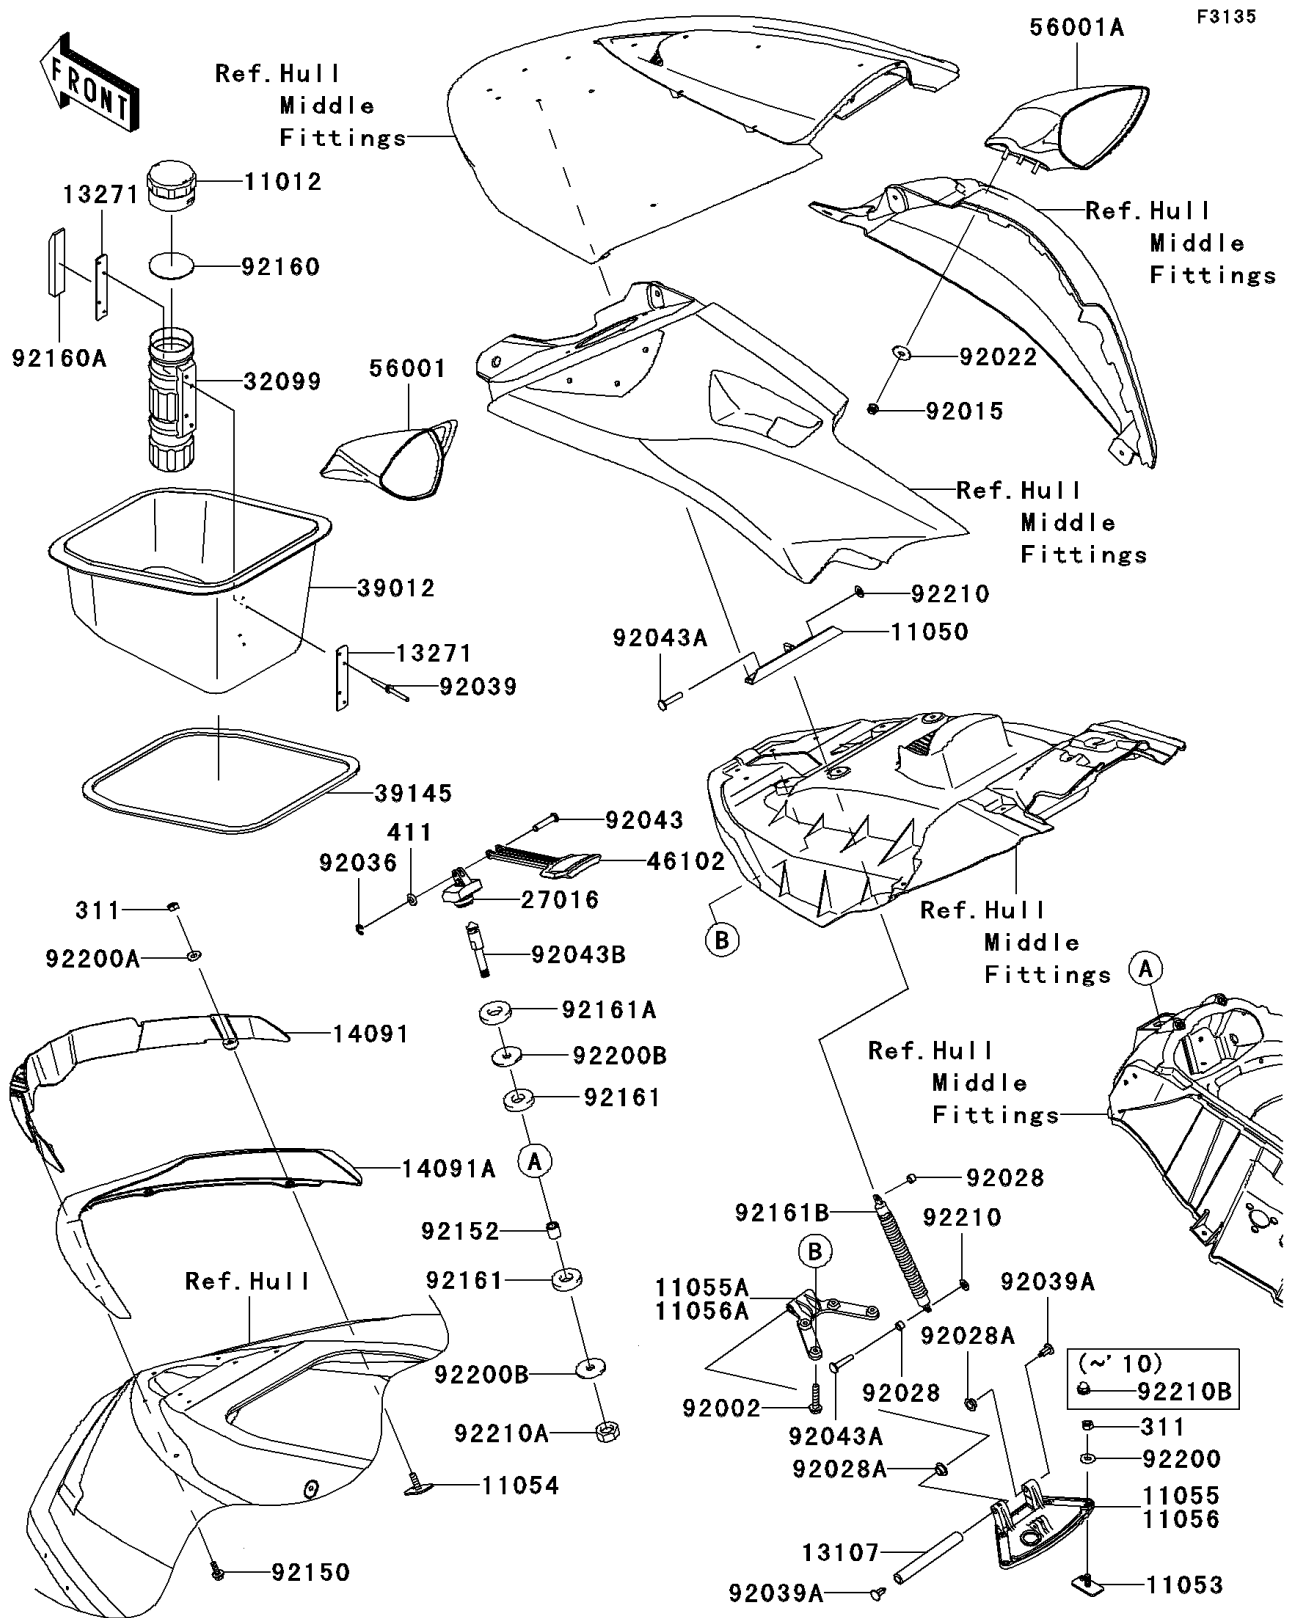

# 2010 Jet Ski® Ultra® LX PARTS DIAGRAM

## Hull Front Fittings

## 2010 Jet Ski® Ultra® LX PARTS LIST

### Hull Front Fittings

ITEM NAME	PART NUMBER	QUANTITY
COLLAR,8.2X14X13.2 (Ref # 92152)	92152-3750	1
DAMPER (Ref # 92160)	92160-3814	1
DAMPER (Ref # 92160A)	92160-3821	1
DAMPER (Ref # 92161)	92161-3739	2
DAMPER (Ref # 92161A)	92161-3747	1
DAMPER,HATCH (Ref # 92161B)	92161-3778	1
WASHER,6.5X16X1.0 (Ref # 92200)	92200-3712	4
WASHER,6.5X14.5X1.5 (Ref # 92200A)	92200-3775	2
WASHER,8.5X32X2 (Ref # 92200B)	92200-3786	2
NUT,SPEED,6MM (Ref # 92210)	92210-3739	2
NUT,LOCK,8MM (Ref # 92210A)	92210-3742	1
NUT,CAP,6MM (Ref # 92210B)	92210-3785	4
NUT-HEX,6MM (Ref # 311)	311R0600	2
WASHER-PLAIN,6MM (Ref # 411)	411S0600	1