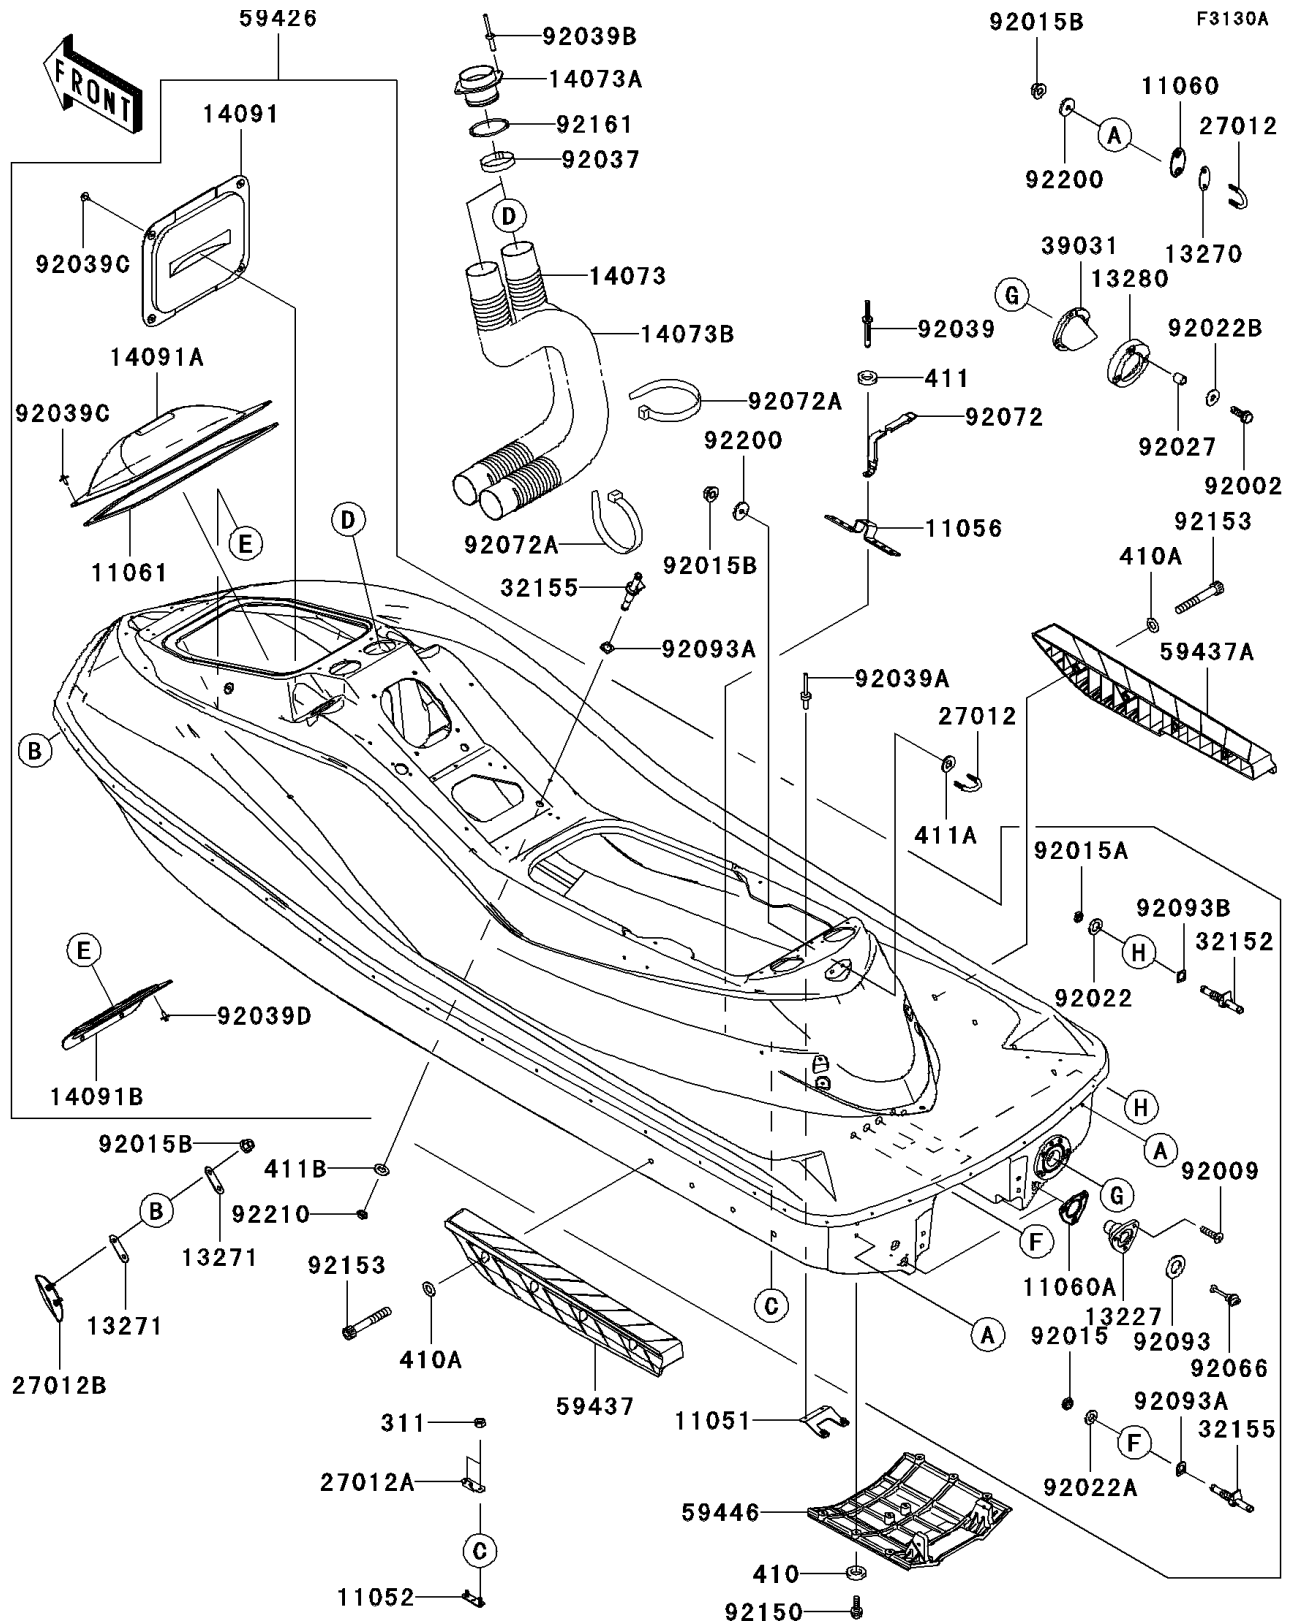

2011 JET SKI® Ultra® LX PARTS DIAGRAM

Hull(GBF)