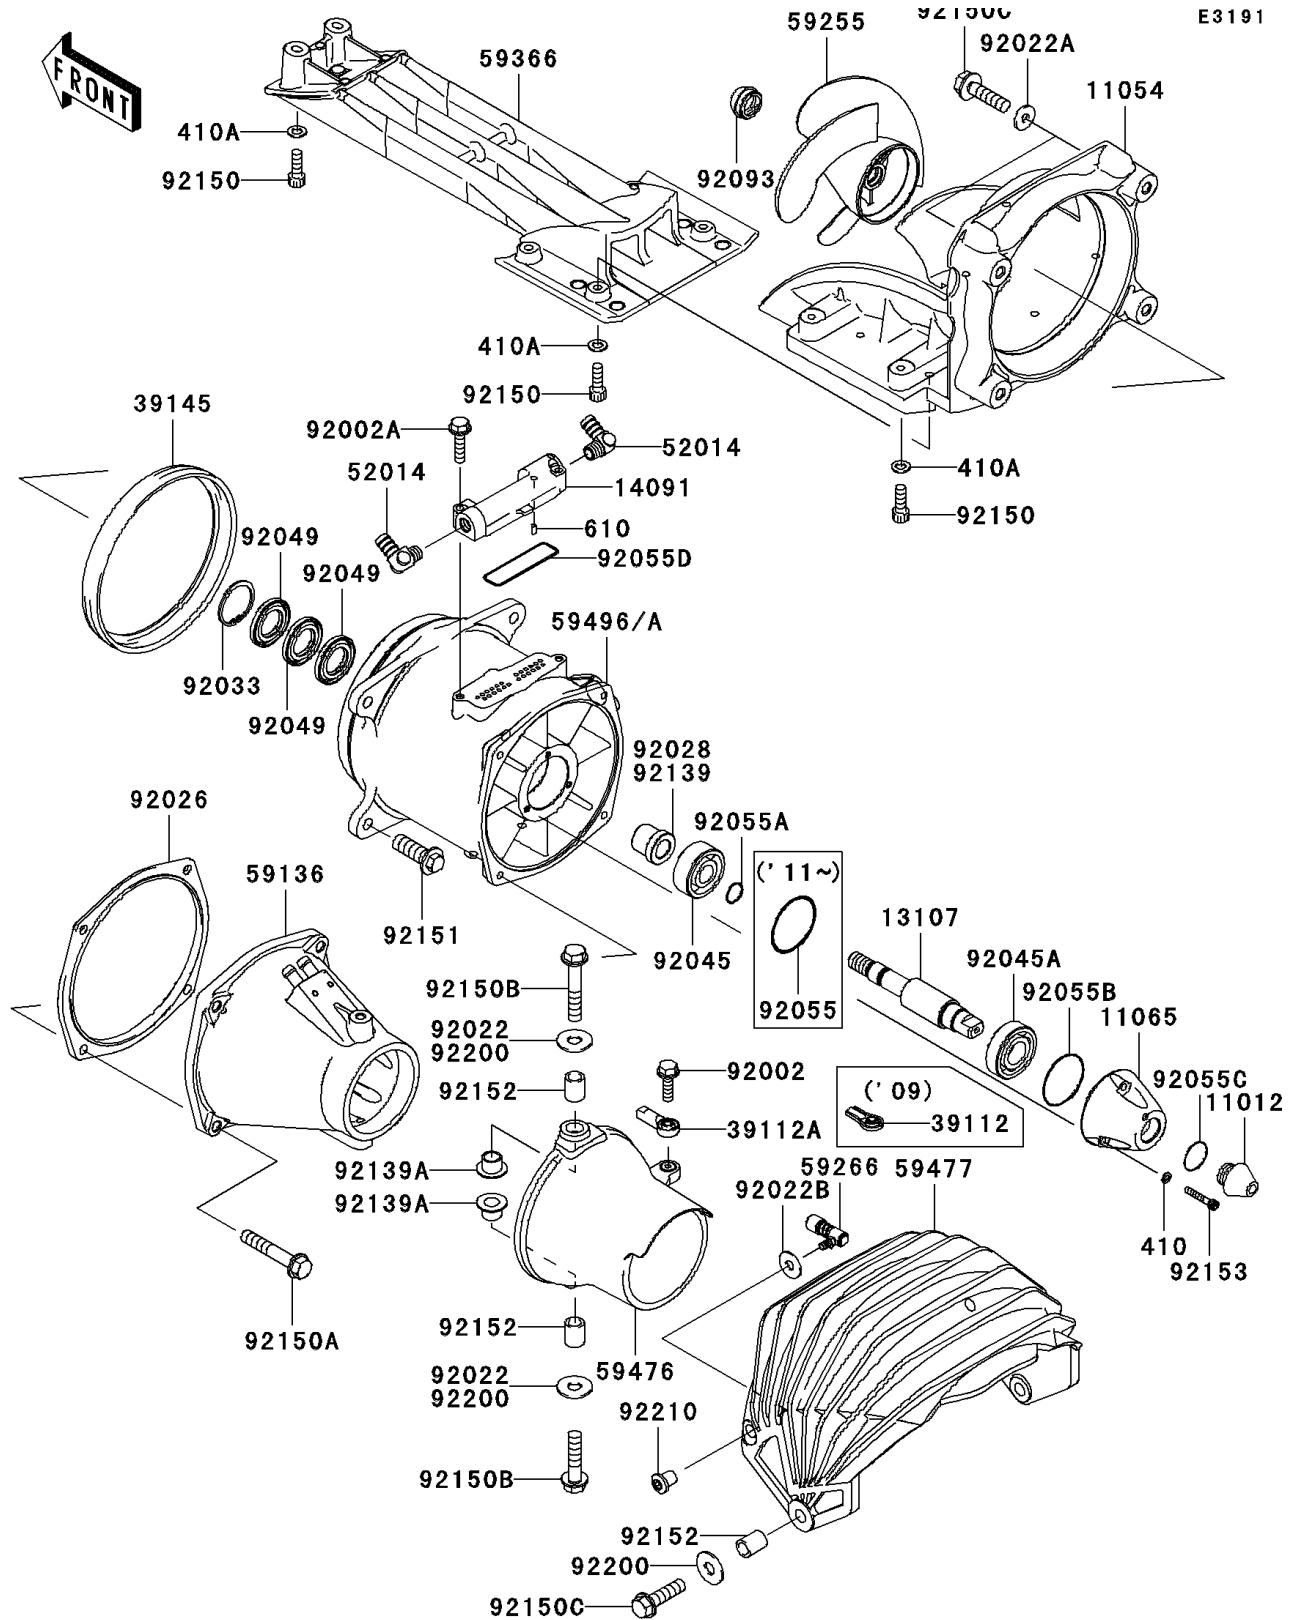

2011 JET SKI® Ultra® LX PARTS DIAGRAM

Jet Pump

E3191

2011 JET SKI® Ultra® LX PARTS LIST

Jet Pump

ITEM NAME	PART NUMBER	QUANTITY
CAP (Ref # 11012)	11012-3786	1
BRACKET,JET PUMP (Ref # 11054)	11054-3709	1
CAP (Ref # 11065)	11065-3733	1
SHAFT,JET PUMP (Ref # 13107)	13107-3788	1
COVER,VANE GUIDE (Ref # 14091)	14091-3817	1
RODEND-TIE (Ref # 39112A)	39112-3707	1
TRIM-SEAL,VANE GUIDE (Ref # 39145)	39145-3799	1
ELBOW (Ref # 52014)	52014-3711	2
NOZZLE-PUMP (Ref # 59136)	59136-3764	1
IMPELLER-COMP (Ref # 59255)	59255-3734	1
JOINT-BALL (Ref # 59266)	59266-3710	1
GRATE (Ref # 59366)	59366-3723	1
NOZZLE-STRG (Ref # 59476)	59476-3744	1
BUCKET-REVERSE (Ref # 59477)	59477-3712	1
VANE-GUIDE (Ref # 59496A)	59496-3769	1
BOLT,6X25 (Ref # 92002)	92002-3714	1
BOLT,6X30 (Ref # 92002A)	92002-3726	2
WASHER,8.4X23X2.5 (Ref # 92022A)	92022-3744	2
WASHER (Ref # 92022B)	92022-567	1
SPACER,NOZZLE PUMP (Ref # 92026)	92026-3748	1
RING-SNAP (Ref # 92033)	92033-3730	1
BEARING-BALL,6303R-6 (Ref # 92045)	92045-3744	1
BEARING-BALL,62/22 2RS (Ref # 92045A)	92045-3745	1
SEAL-OIL (Ref # 92049)	92049-3739	3
RING-O,49.7X2.4 (Ref # 92055)	92055-0183	1
RING-O,13.0X1.9 (Ref # 92055A)	92055-1011	1
RING-O (Ref # 92055B)	92055-3741	1
RING-O (Ref # 92055C)	92055-3744	1
RING-O,70.2X74.0X1.90 (Ref # 92055D)	92055-3765	1

2011 JET SKI® Ultra® LX PARTS LIST

Jet Pump

ITEM NAME	PART NUMBER	QUANTITY
SEAL (Ref # 92093)	92093-3749	1
BUSHING (Ref # 92139)	92139-0715	1
BUSHING (Ref # 92139A)	92139-3701	2
BOLT,SOCKET,6X18 (Ref # 92150)	92150-3775	10
BOLT,8X45 (Ref # 92150A)	92150-3785	4
BOLT,8X35 (Ref # 92150B)	92150-3792	2
BOLT,FLANGED,8X30 (Ref # 92150C)	92150-3803	4
BOLT,10X30 (Ref # 92151)	92151-3706	4
COLLAR,8.2X11.8X15 (Ref # 92152)	92152-3703	4
BOLT,SOCKET,5X30 (Ref # 92153)	92153-3742	3
WASHER,8.0X22.0X1.5 (Ref # 92200)	92200-0174	4
NUT,6MM (Ref # 92210)	92210-3789	1
W-PLAIN-S,5MM (Ref # 410)	410S0500	3
WASHER-PLAIN-SMALL,6MM (Ref # 410A)	410S0600	10
ROLLER,4X8 (Ref # 610)	610A0408	1