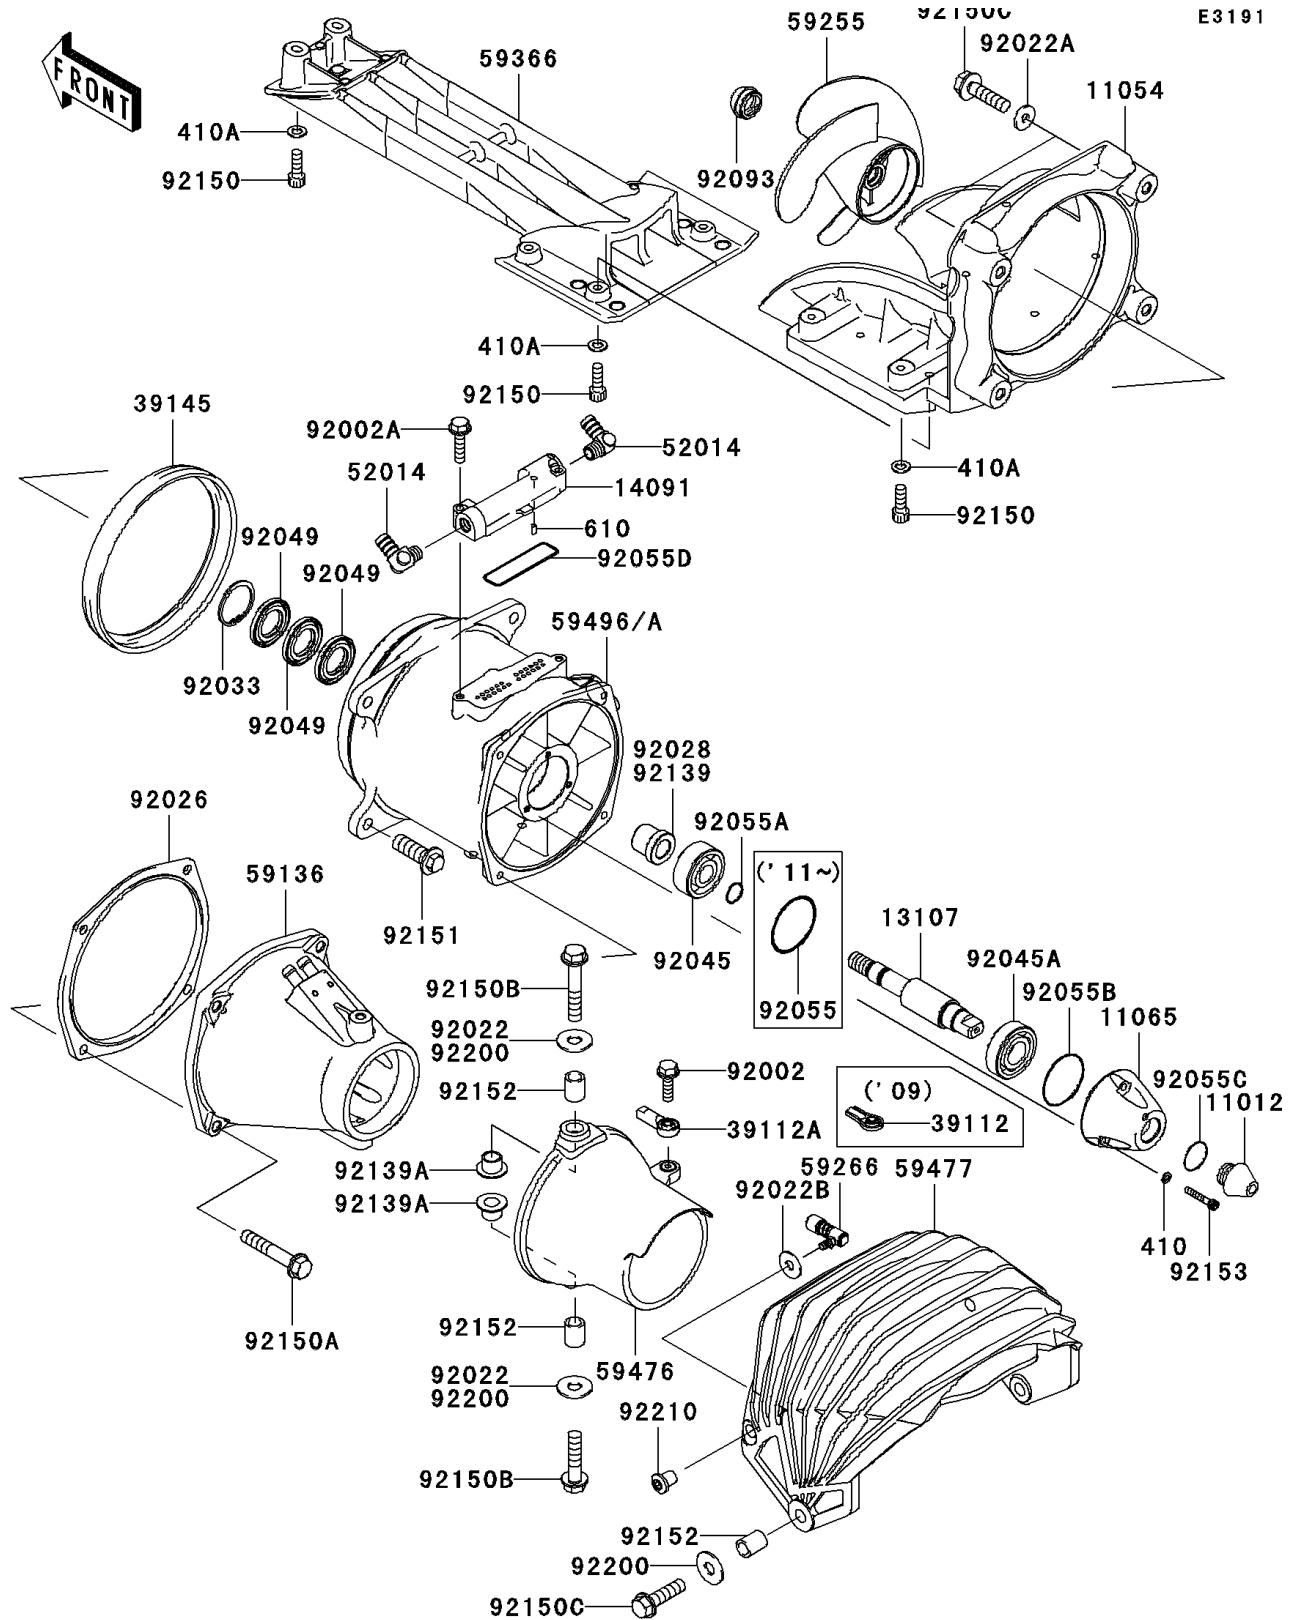

2010 Jet Ski® Ultra® LX PARTS DIAGRAM

Jet Pump

E3191

2010 Jet Ski® Ultra® LX PARTS LIST

Jet Pump

ITEM NAME	PART NUMBER	QUANTITY
CAP (Ref # 11012)	11012-3786	1
BRACKET,JET PUMP (Ref # 11054)	11054-3709	1
CAP (Ref # 11065)	11065-3733	1
SHAFT,JET PUMP (Ref # 13107)	13107-3788	1
COVER,VANE GUIDE (Ref # 14091)	14091-3817	1
RODEND-TIE (Ref # 39112A)	39112-3707	1
TRIM-SEAL,VANE GUIDE (Ref # 39145)	39145-3799	1
ELBOW (Ref # 52014)	52014-3711	2
NOZZLE-PUMP (Ref # 59136)	59136-3764	1
IMPELLER-COMP (Ref # 59255)	59255-3734	1
JOINT-BALL (Ref # 59266)	59266-3710	1
GRATE (Ref # 59366)	59366-3723	1
NOZZLE-STRG (Ref # 59476)	59476-3744	1
BUCKET-REVERSE (Ref # 59477)	59477-3712	1
VANE-GUIDE (Ref # 59496)	59496-3761	1
BOLT,6X25 (Ref # 92002)	92002-3714	1
BOLT,6X30 (Ref # 92002A)	92002-3726	2
WASHER,8.4X23X2.5 (Ref # 92022A)	92022-3744	2
WASHER (Ref # 92022B)	92022-567	1
SPACER,NOZZLE PUMP (Ref # 92026)	92026-3748	1
BUSHING (Ref # 92028)	92028-3773	1
RING-SNAP (Ref # 92033)	92033-3730	1
BEARING-BALL,6303R-6 (Ref # 92045)	92045-3744	1
BEARING-BALL,62/22 2RS (Ref # 92045A)	92045-3745	1
SEAL-OIL (Ref # 92049)	92049-3739	3
RING-O,13.0X1.9 (Ref # 92055A)	92055-1011	1
RING-O (Ref # 92055B)	92055-3741	1
RING-O (Ref # 92055C)	92055-3744	1
RING-O,70.2X74.0X1.90 (Ref # 92055D)	92055-3765	1

2010 Jet Ski® Ultra® LX PARTS LIST

Jet Pump

ITEM NAME	PART NUMBER	QUANTITY
SEAL (Ref # 92093)	92093-3749	1
BUSHING (Ref # 92139A)	92139-3701	2
BOLT,SOCKET,6X18 (Ref # 92150)	92150-3775	10
BOLT,8X45 (Ref # 92150A)	92150-3785	4
BOLT,8X35 (Ref # 92150B)	92150-3792	2
BOLT,FLANGED,8X30 (Ref # 92150C)	92150-3803	4
BOLT,10X30 (Ref # 92151)	92151-3706	4
COLLAR,8.2X11.8X15 (Ref # 92152)	92152-3703	4
BOLT,SOCKET,5X30 (Ref # 92153)	92153-3742	3
WASHER,8.0X22.0X1.5 (Ref # 92200)	92200-0174	4
NUT,6MM (Ref # 92210)	92210-3789	1
W-PLAIN-S,5MM (Ref # 410)	410S0500	3
WASHER-PLAIN-SMALL,6MM (Ref # 410A)	410S0600	10
ROLLER,4X8 (Ref # 610)	610A0408	1