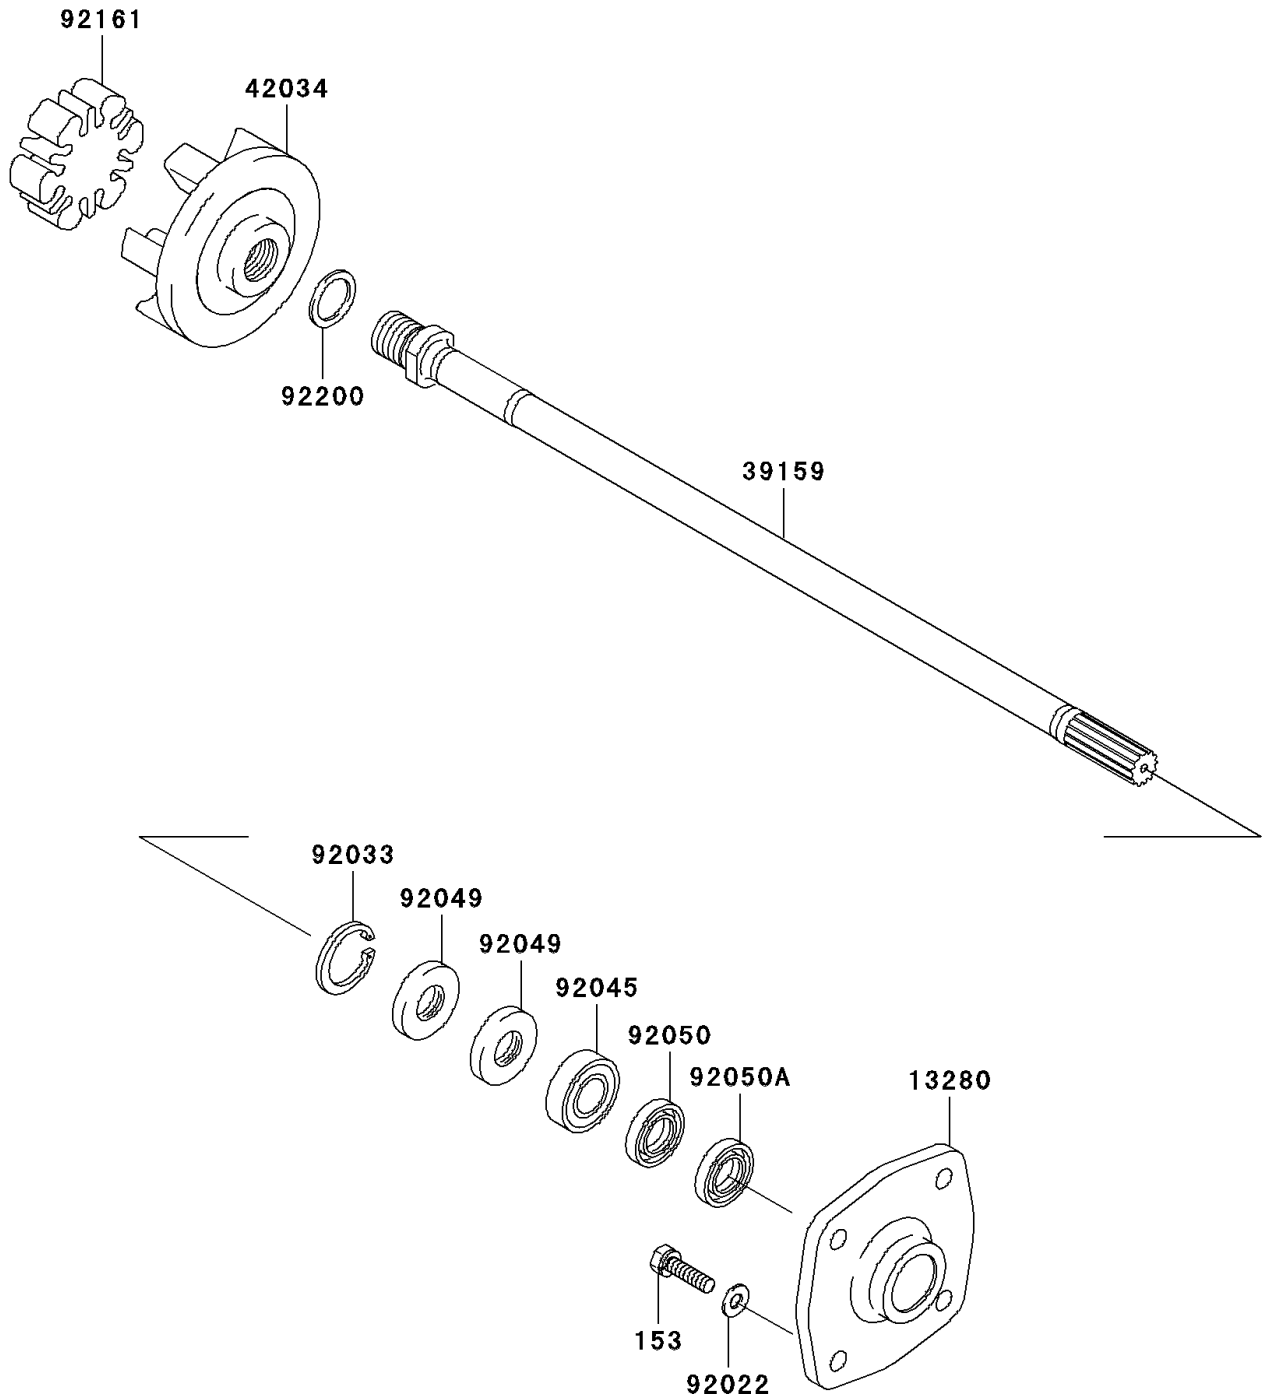

2009 Jet Ski® Ultra® LX PARTS DIAGRAM

Drive Shaft

E3134

2009 Jet Ski® Ultra® LX PARTS LIST

Drive Shaft

ITEM NAME	PART NUMBER	QUANTITY
HOLDER (Ref # 13280)	13280-3756	1
SHAFT-DRIVE (Ref # 39159)	39159-3739	1
COUPLING (Ref # 42034)	42034-3711	1
WASHER,8.2X18X1.5 (Ref # 92022)	92022-1964	4
RING-SNAP,42MM (Ref # 92033)	92033-3713	1
BEARING-BALL,60042RD (Ref # 92045)	92045-0113	1
SEAL-OIL,S620426 (Ref # 92049)	92049-3707	2
SEAL-OIL,SCY20368 (Ref # 92050)	92050-502	1
SEAL-OIL,SC20367 (Ref # 92050A)	92050-503	1
DAMPER (Ref # 92161)	92161-3711	1
WASHER,24X32X2.0 (Ref # 92200)	92200-3739	1
BOLT-WS-SMALL,8X30 (Ref # 153)	153R0830	4