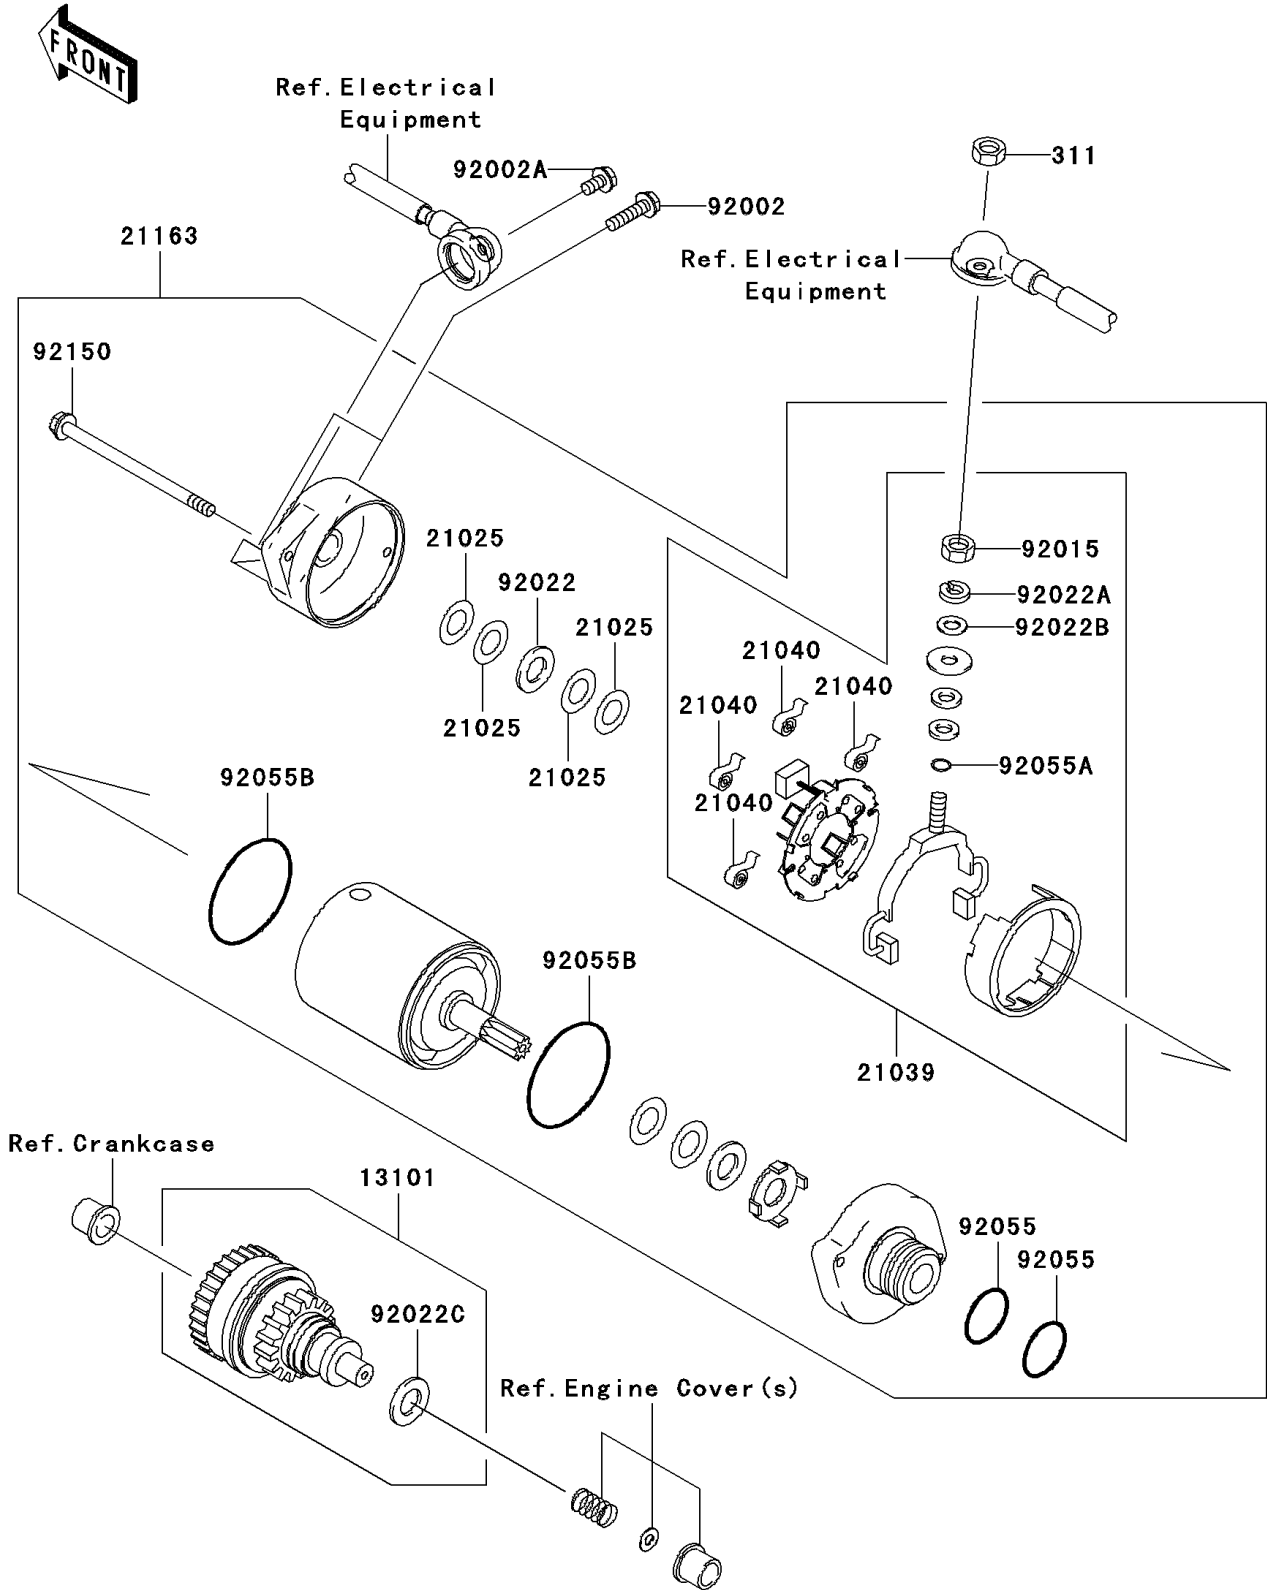

2010 Jet Ski® Ultra® LX PARTS DIAGRAM

Starter Motor

E1840

2010 Jet Ski® Ultra® LX PARTS LIST

Starter Motor

ITEM NAME	PART NUMBER	QUANTITY
GEAR-ASSY (Ref # 13101)	13101-3710	1
WASHER,9.1X18X0.2 (Ref # 21025)	21025-011	AR
BRUSH,CARBON (Ref # 21039)	21039-3703	1
SPRING-BRUSH (Ref # 21040)	21040-1055	4
STARTER-ELECTRIC (Ref # 21163)	21163-3721	1
BOLT,6X25 (Ref # 92002)	92002-3714	2
BOLT,6X12 (Ref # 92002A)	92002-3763	1
NUT,6MM (Ref # 92015)	92015-3710	1
WASHER,9.1X18X0.8 (Ref # 92022)	92022-1132	1
WASHER,6MM (Ref # 92022A)	92022-3711	1
WASHER,6MM (Ref # 92022B)	92022-3713	1
WASHER,12X24X1.0 (Ref # 92022C)	92022-3731	1
RING-O (Ref # 92055)	92055-1276	2
RING-O,4.5X2.0 (Ref # 92055A)	92055-1370	1
RING-O,STARTER MOTOR (Ref # 92055B)	92055-1381	2
BOLT (Ref # 92150)	92150-3772	2
NUT-HEX,6MM (Ref # 311)	311R0600	1