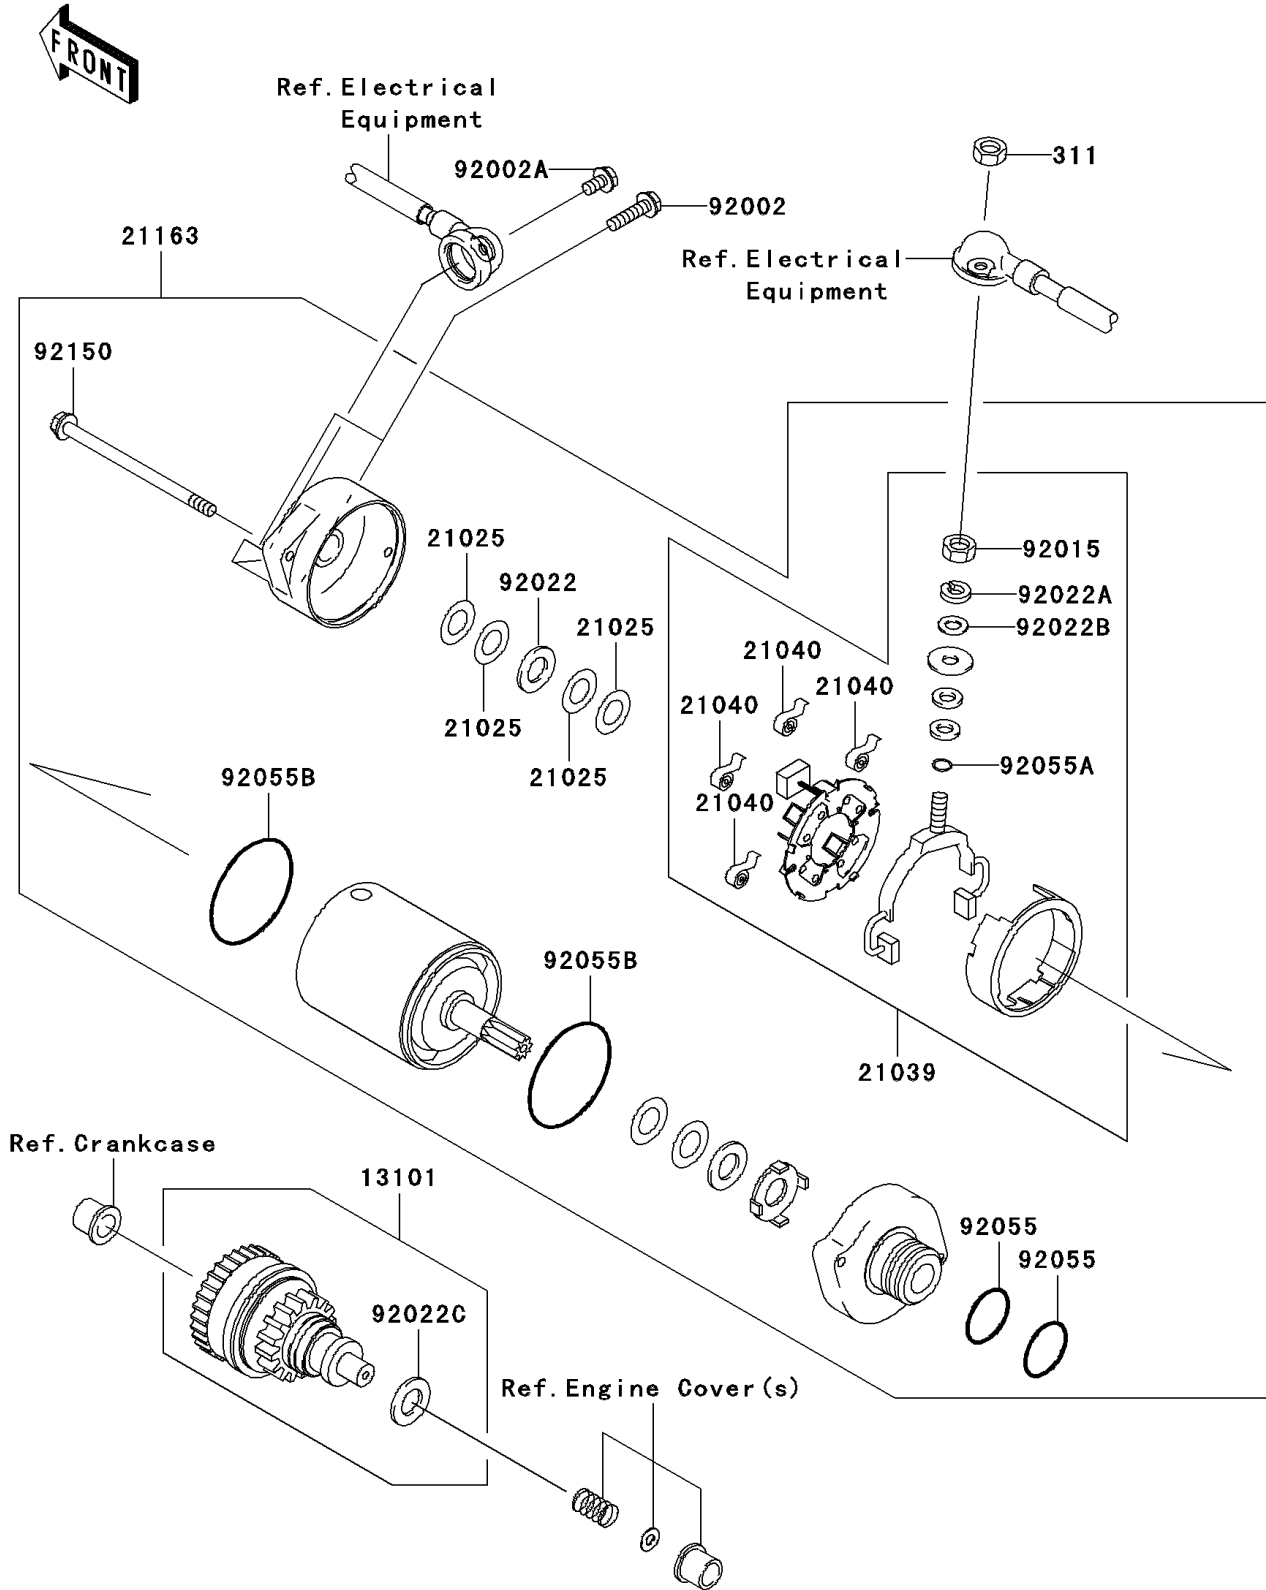

2009 Jet Ski® Ultra® LX PARTS DIAGRAM

Starter Motor

E1840

2009 Jet Ski® Ultra® LX PARTS LIST

Starter Motor

ITEM NAME	PART NUMBER	QUANTITY
GEAR-ASSY (Ref # 13101)	13101-3710	1
WASHER,9.1X18X0.2 (Ref # 21025)	21025-011	AR
BRUSH,CARBON (Ref # 21039)	21039-3703	1
SPRING-BRUSH (Ref # 21040)	21040-1055	4
STARTER-ELECTRIC (Ref # 21163)	21163-3721	1
BOLT,6X25 (Ref # 92002)	92002-3714	2
BOLT,6X12 (Ref # 92002A)	92002-3763	1
NUT,6MM (Ref # 92015)	92015-3710	1
WASHER,9.1X18X0.8 (Ref # 92022)	92022-1132	1
WASHER,6MM (Ref # 92022A)	92022-3711	1
WASHER,6MM (Ref # 92022B)	92022-3713	1
WASHER,12X24X1.0 (Ref # 92022C)	92022-3731	1
RING-O (Ref # 92055)	92055-1276	2
RING-O,4.5X2.0 (Ref # 92055A)	92055-1370	1
RING-O,STARTER MOTOR (Ref # 92055B)	92055-1381	2
BOLT (Ref # 92150)	92150-3772	2
NUT-HEX,6MM (Ref # 311)	311R0600	1