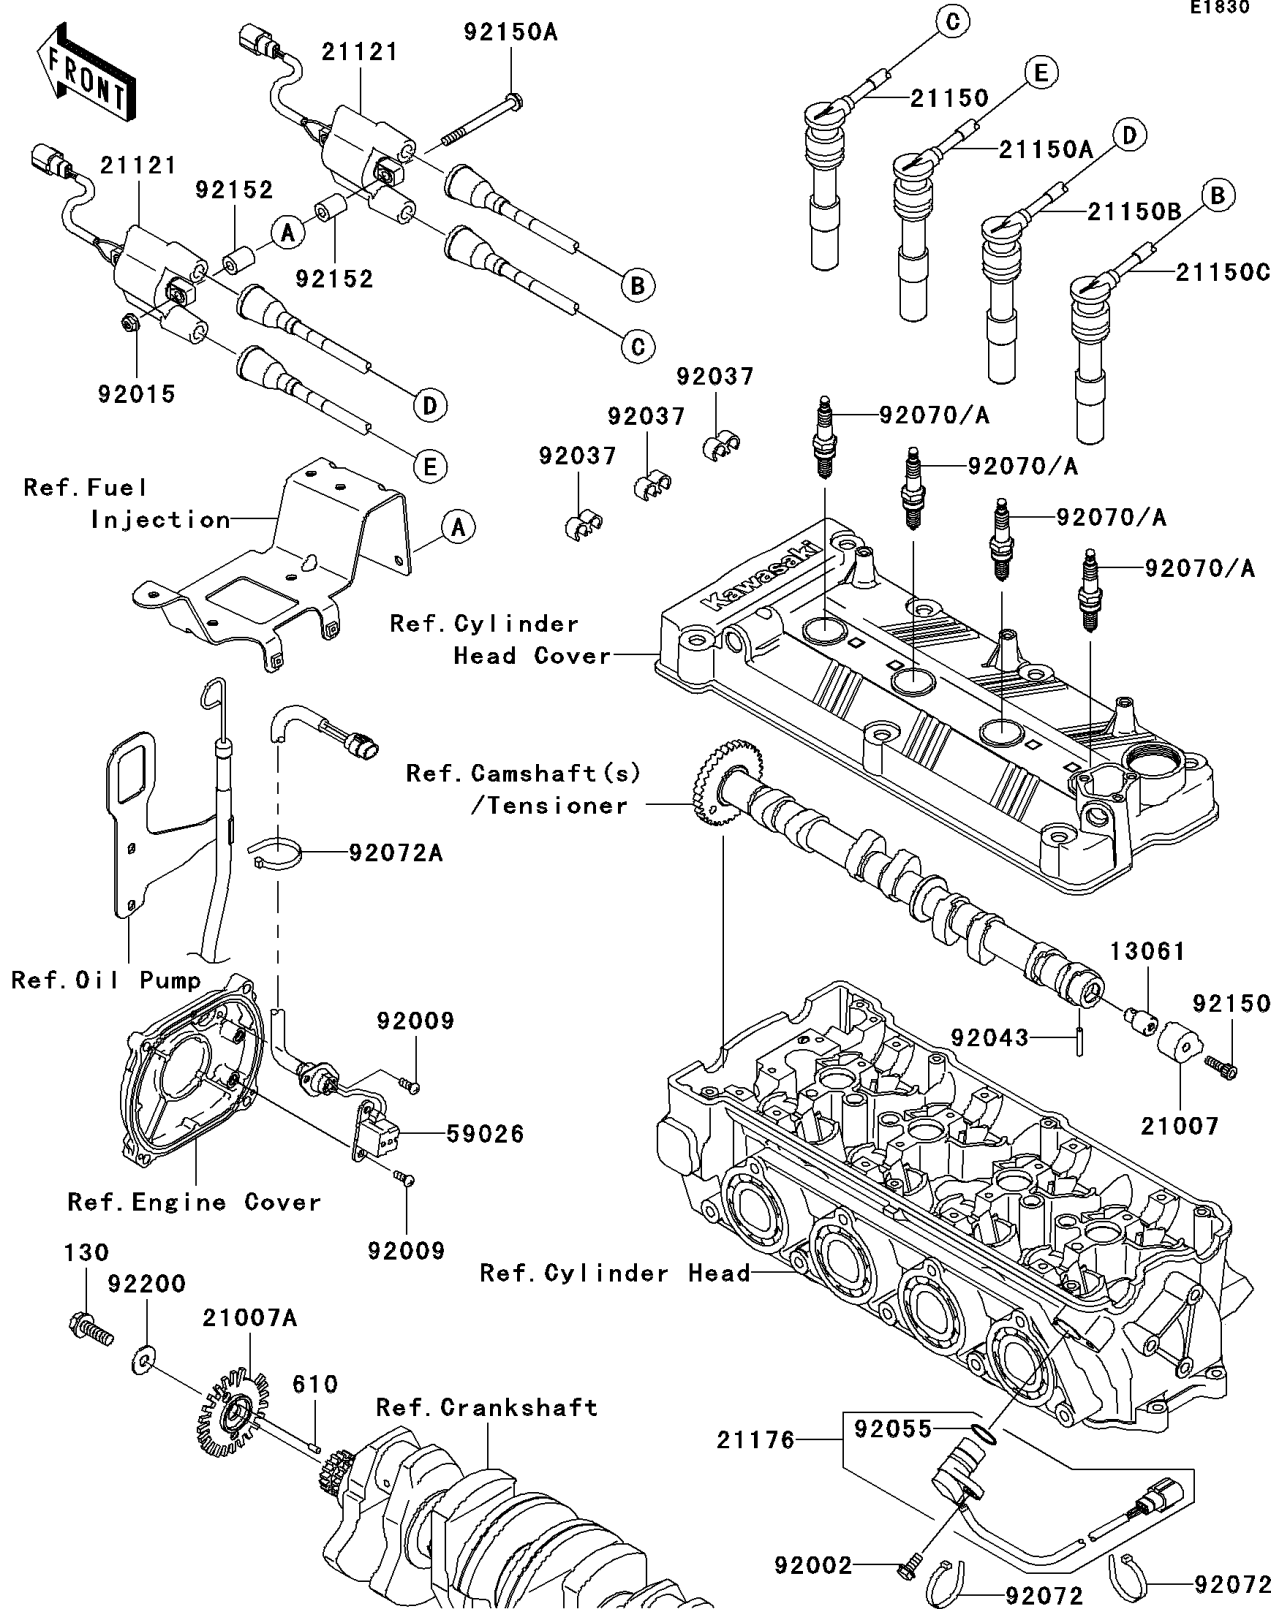

2010 Jet Ski® Ultra® LX PARTS DIAGRAM

Ignition System

E1830

2010 Jet Ski® Ultra® LX PARTS LIST

Ignition System

ITEM NAME	PART NUMBER	QUANTITY
BOSS,CAM SENSOR (Ref # 13061)	13061-1687	1
ROTOR,EX CAM (Ref # 21007)	21007-3742	1
ROTOR,PULSING (Ref # 21007A)	21007-3744	1
COIL-IGNITION (Ref # 21121)	21121-3722	2
CORD-ASSY,#1 (Ref # 21150)	21150-3707	1
CORD-ASSY,#2 (Ref # 21150A)	21150-3708	1
CORD-ASSY,#3 (Ref # 21150B)	21150-3709	1
CORD-ASSY,#4 (Ref # 21150C)	21150-3710	1
SENSOR,CAM ANGLE (Ref # 21176)	21176-1077	1
COIL-PULSING (Ref # 59026)	59026-3702	1
BOLT,6X16 (Ref # 92002)	92002-3728	1
SCREW,5X12 (Ref # 92009)	92009-1296	4
NUT,6MM (Ref # 92015)	92015-3767	2
CLAMP,CORD (Ref # 92037)	92037-1603	3
PIN (Ref # 92043)	92043-1575	1
RING-O (Ref # 92055)	92055-1639	1
PLUG-SPARK,CR9EK(NGK) (Ref # 92070)	92070-1264	4
PLUG-SPARK,CR8EK(NGK) (Ref # 92070A)	92070-1265	4
BAND,L=188.85 (Ref # 92072)	92072-0105	2
BAND,L=152 (Ref # 92072A)	92072-3874	1
BOLT,6X18 (Ref # 92150)	92150-1645	1
BOLT,6X70 (Ref # 92150A)	92150-3753	2
COLLAR (Ref # 92152)	92152-3738	4
WASHER,8.0X22.0X1.5 (Ref # 92200)	92200-0174	1
BOLT-FLANGED,8X25 (Ref # 130)	130CD0825	1
ROLLER,4X8 (Ref # 610)	610A0408	1