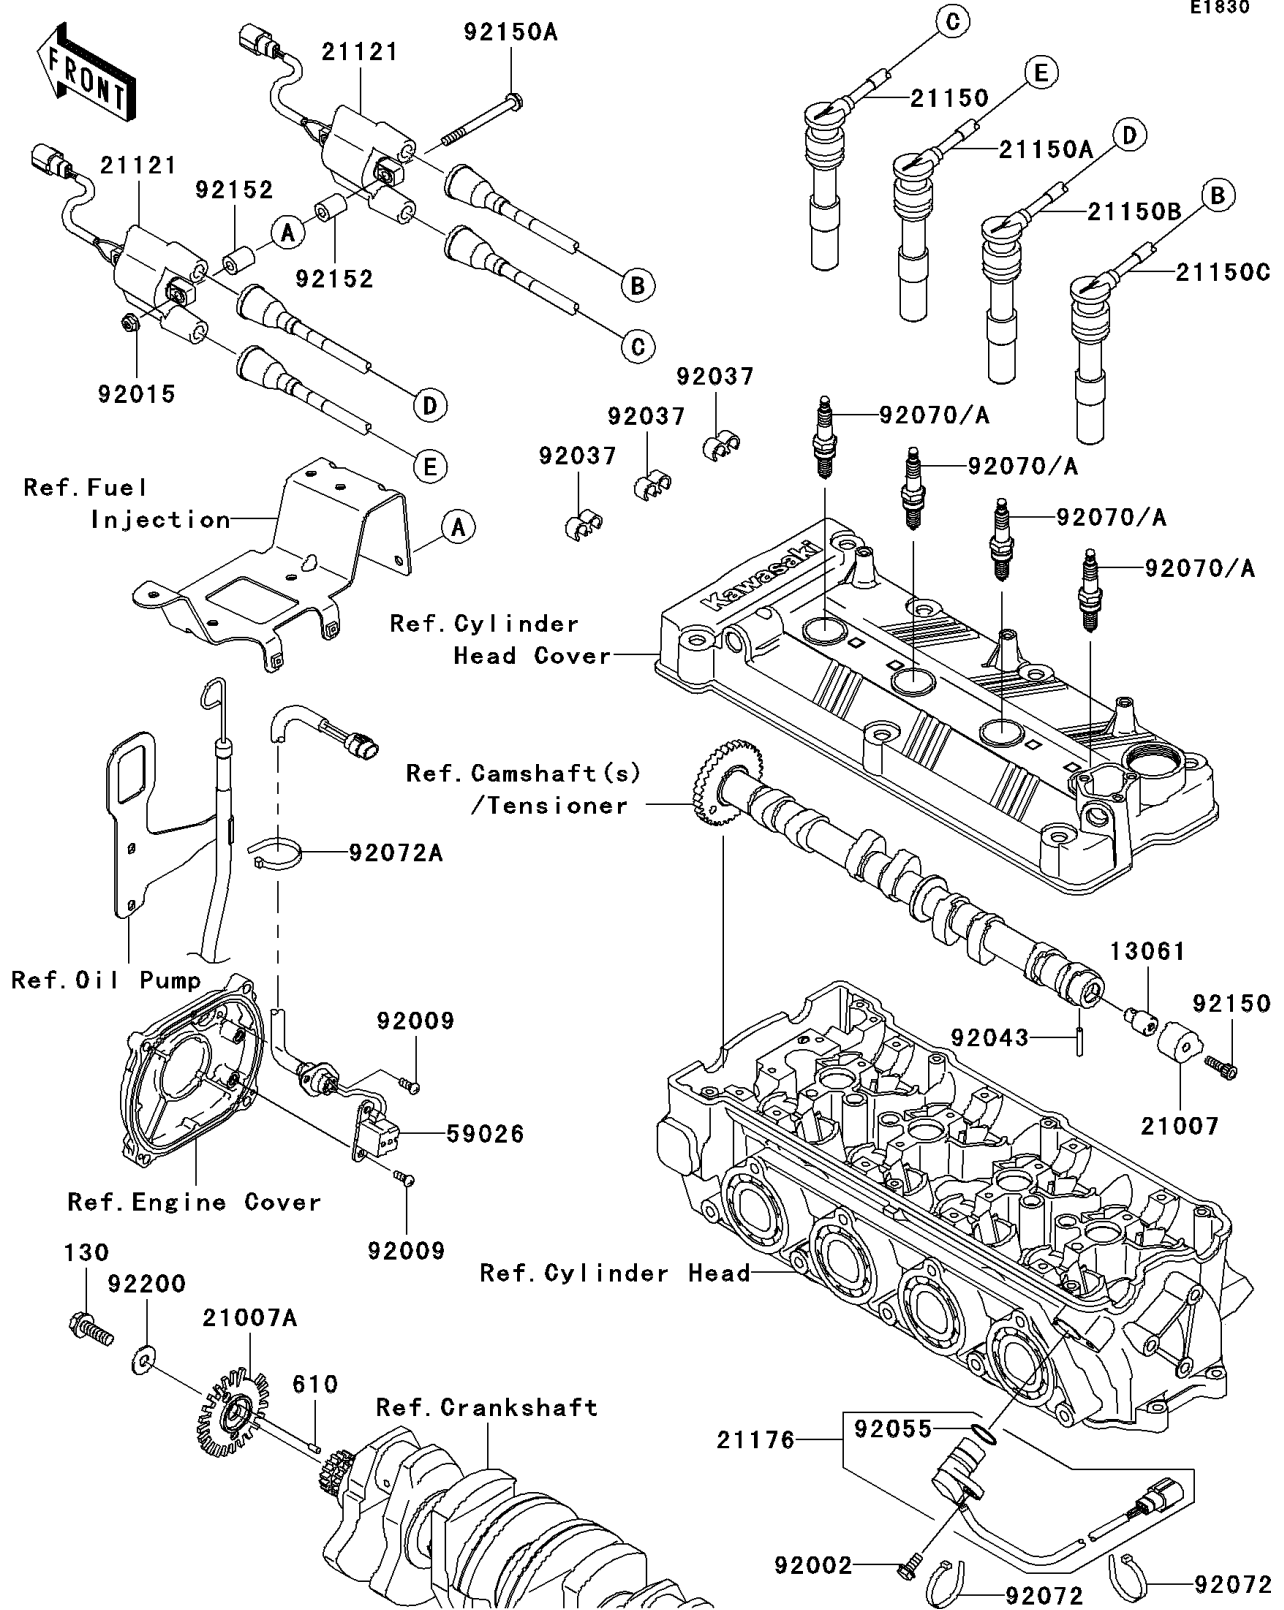

# 2009 Jet Ski® Ultra® LX PARTS DIAGRAM

## Ignition System

E1830

## 2009 Jet Ski® Ultra® LX PARTS LIST

### Ignition System

ITEM NAME	PART NUMBER	QUANTITY
BOSS,CAM SENSOR (Ref # 13061)	13061-1687	1
ROTOR,EX CAM (Ref # 21007)	21007-3742	1
ROTOR,PULSING (Ref # 21007A)	21007-3744	1
COIL-IGNITION (Ref # 21121)	21121-3722	2
CORD-ASSY,#1 (Ref # 21150)	21150-3707	1
CORD-ASSY,#2 (Ref # 21150A)	21150-3708	1
CORD-ASSY,#3 (Ref # 21150B)	21150-3709	1
CORD-ASSY,#4 (Ref # 21150C)	21150-3710	1
SENSOR,CAM ANGLE (Ref # 21176)	21176-1077	1
COIL-PULSING (Ref # 59026)	59026-3702	1
BOLT,6X16 (Ref # 92002)	92002-3728	1
SCREW,5X12 (Ref # 92009)	92009-1296	4
NUT,6MM (Ref # 92015)	92015-3767	2
CLAMP,CORD (Ref # 92037)	92037-1603	3
PIN (Ref # 92043)	92043-1575	1
RING-O (Ref # 92055)	92055-1639	1
PLUG-SPARK,CR9EK(NGK) (Ref # 92070)	92070-1264	4
PLUG-SPARK,CR8EK(NGK) (Ref # 92070A)	92070-1265	4
BAND,L=188.85 (Ref # 92072)	92072-0105	2
BAND,L=152 (Ref # 92072A)	92072-3874	1
BOLT,6X18 (Ref # 92150)	92150-1645	1
BOLT,6X70 (Ref # 92150A)	92150-3753	2
COLLAR (Ref # 92152)	92152-3738	4
WASHER,8.0X22.0X1.5 (Ref # 92200)	92200-0174	1
BOLT-FLANGED,8X25 (Ref # 130)	130CD0825	1
ROLLER,4X8 (Ref # 610)	610A0408	1