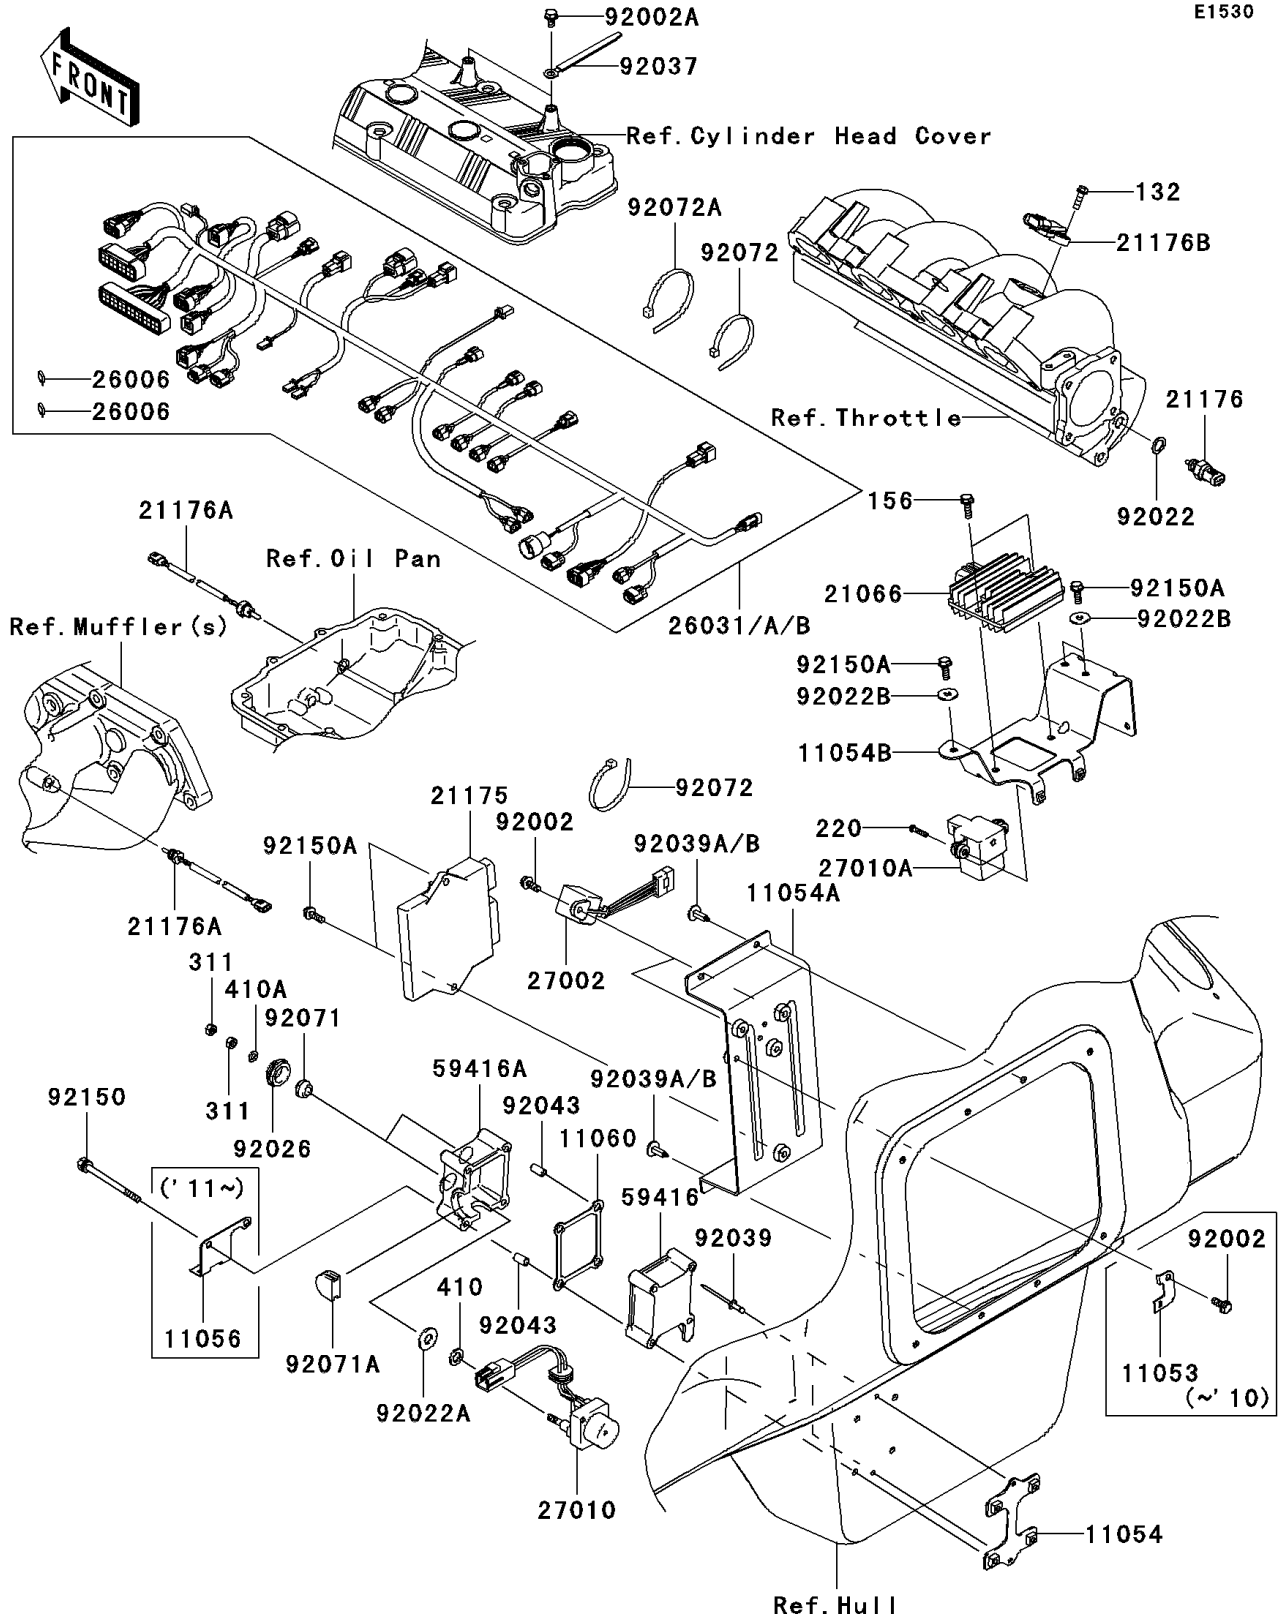

2011 JET SKI® Ultra® LX PARTS DIAGRAM

Fuel Injection

E1530

2011 JET SKI® Ultra® LX PARTS LIST

Fuel Injection

ITEM NAME	PART NUMBER	QUANTITY
BRACKET,SWITCH (Ref # 11054)	11054-3742	1
BRACKET,ECU&RELAY (Ref # 11054A)	11054-3743	1
BRACKET,REGULATOR&VDS (Ref # 11054B)	11054-3749	1
BRACKET,FUSE (Ref # 11056)	11056-3701	1
GASKET (Ref # 11060)	11060-3709	1
REGULATOR-VOLTAGE (Ref # 21066)	21066-3718	1
CONTROL UNIT-ELECTRONIC (Ref # 21175)	21175-3734	1
SENSOR,AIR TEMPERATURE (Ref # 21176)	21176-1086	1
SENSOR,TEMP (Ref # 21176A)	21176-3758	2
SENSOR,PRESSURE (Ref # 21176B)	21176-3765	1
FUSE,MINI BLADE,20A,YELLOW (Ref # 26006)	26006-3704	2
HARNESS,ENGINE (Ref # 26031B)	26031-3731	1
RELAY-ASSY (Ref # 27002)	27002-3703	2
SWITCH (Ref # 27010)	27010-3777	1
SWITCH,VDS (Ref # 27010A)	27010-3785	1
CASE-ELECTRIC (Ref # 59416)	59416-3765	1
CASE-ELECTRIC (Ref # 59416A)	59416-3766	1
BOLT,6X16 (Ref # 92002)	92002-3728	2
BOLT,6X12 (Ref # 92002A)	92002-3763	2
WASHER,12X18X1.0 (Ref # 92022)	92022-1211	1
WASHER (Ref # 92022A)	92022-3035	2
WASHER,6.5X20X1.5 (Ref # 92022B)	92022-3710	3
SPACER (Ref # 92026)	92026-3703	2
CLAMP,L=100 (Ref # 92037)	92037-3736	2
RIVET (Ref # 92039)	92039-3714	2
RIVET (Ref # 92039B)	92039-3788	4
PIN (Ref # 92043)	92043-3715	2
GROMMET (Ref # 92071)	92071-3004	2
GROMMET (Ref # 92071A)	92071-3837	1

2011 JET SKI® Ultra® LX PARTS LIST

Fuel Injection

ITEM NAME	PART NUMBER	QUANTITY
BAND,L=188.85 (Ref # 92072)	92072-0105	2
BAND,L=372.24 (Ref # 92072A)	92072-3883	1
BOLT,6X80 (Ref # 92150)	92150-3711	4
BOLT,6X18 (Ref # 92150A)	92150-3729	5
BOLT-FLANGED-SMALL,6X18 (Ref # 132)	132BD0618	2
BOLT-WP,6X20 (Ref # 156)	156R0620	2
SCREW-PAN-CROSS,4X20 (Ref # 220)	220R0420	2
NUT-HEX,6MM (Ref # 311)	311R0600	4
WASHER-PLAIN-SMALL,10MM (Ref # 410)	410AA1000	2
WASHER-PLAIN-SMALL,6MM (Ref # 410A)	410S0600	2